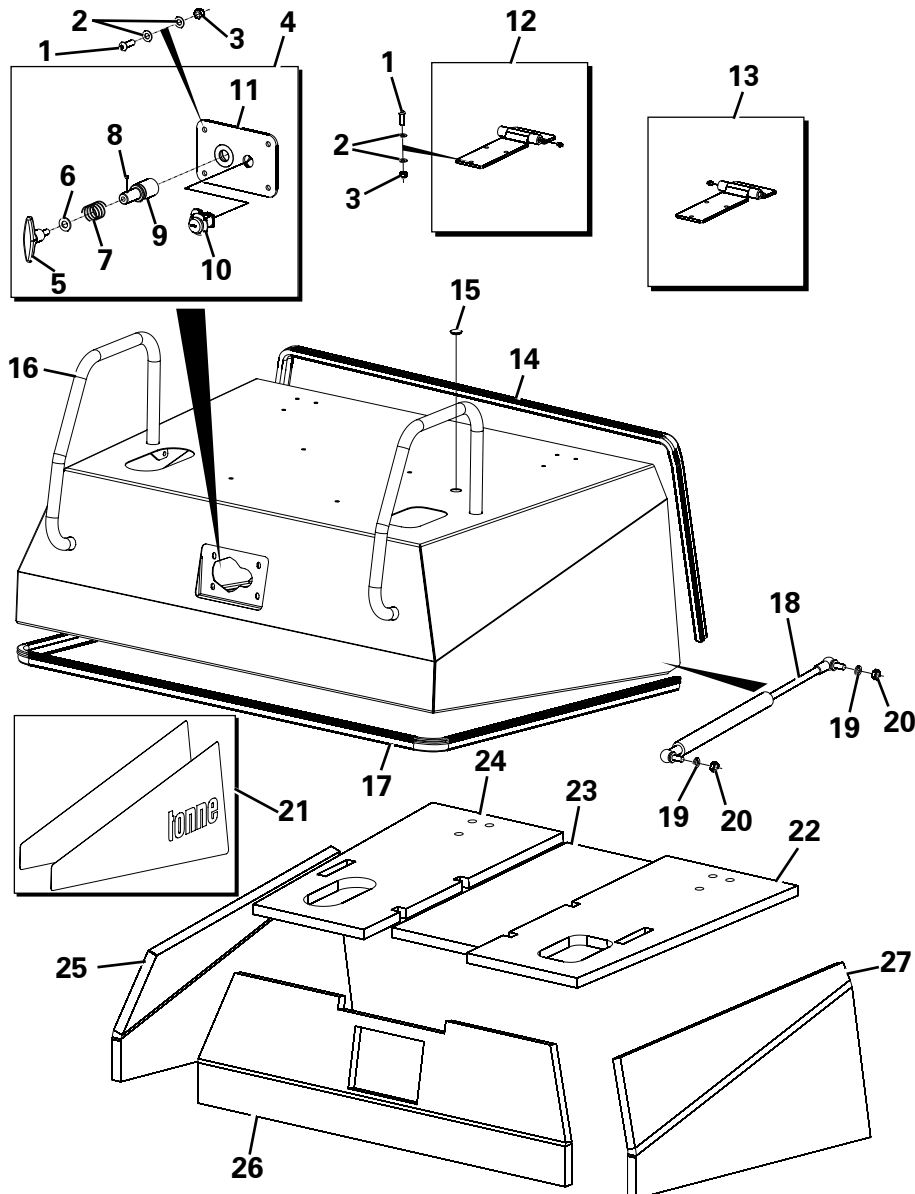

ENGINE COVER ASSEMBLY

Item	Part No.	Description	Qty	U/M
1	T12971	SOCKET DOME HEAD SCREW	16.0	EA
2	T12973	WASHER	32.0	EA
3	T13457	NYLOC NUT	16.0	EA
4	T103218	LOCK ASSY	1.0	EA
5	T100216	RENCOL HANDLE	1.0	EA
6	T10734	HEAVY DUTY WASHER	1.0	EA
7	T103237	SPRING	1.0	EA
8	T100477	GRUB SCREW	1.0	EA
9	T103217	LOCK PLUNGER	1.0	EA
10	T100265	COMPARTMENT LOCK	1.0	EA
11	T103216	WELDED LOCK ASSY	1.0	EA
12	T101780	HINGE RH (CW GREASE NIPPLE)	1.0	EA
13	T101779	HINGE LH (CW GREASE NIPPLE)	1.0	EA
14	T100533	SEAL	1.0	EA
15	T16759	BLANKING GROMMET	1.0	EA
16	T102796	ENGINE BONNET	1.0	EA
17	T101856	BONNET SEAL	1.0	EA
18	T100244	GAS STRUT	2.0	EA
19	T13362	SPRING WASHER	4.0	EA
20	T12509	NUT	4.0	EA
21	T103395	ENGINE COVER DECALS 5T	1.0	EA
	T103396	ENGINE COVER DECALS 6T	1.0	EA
	T103398	ENGINE COVER DECALS 9T	1.0	EA
22	T102116	SOUND INSULATION (TOP LH)	1.0	EA
23	T102107	SOUND INSULATION (TOP CENTRE)	1.0	EA
24	T102117	SOUND INSULATION (TOP RH)	1.0	EA
25	T102109	SOUND INSULATION (RH)	1.0	EA
26	T102110	SOUND INSULATION (FRONT)	1.0	EA
27	T102108	SOUND INSULATION (LH)	1.0	EA