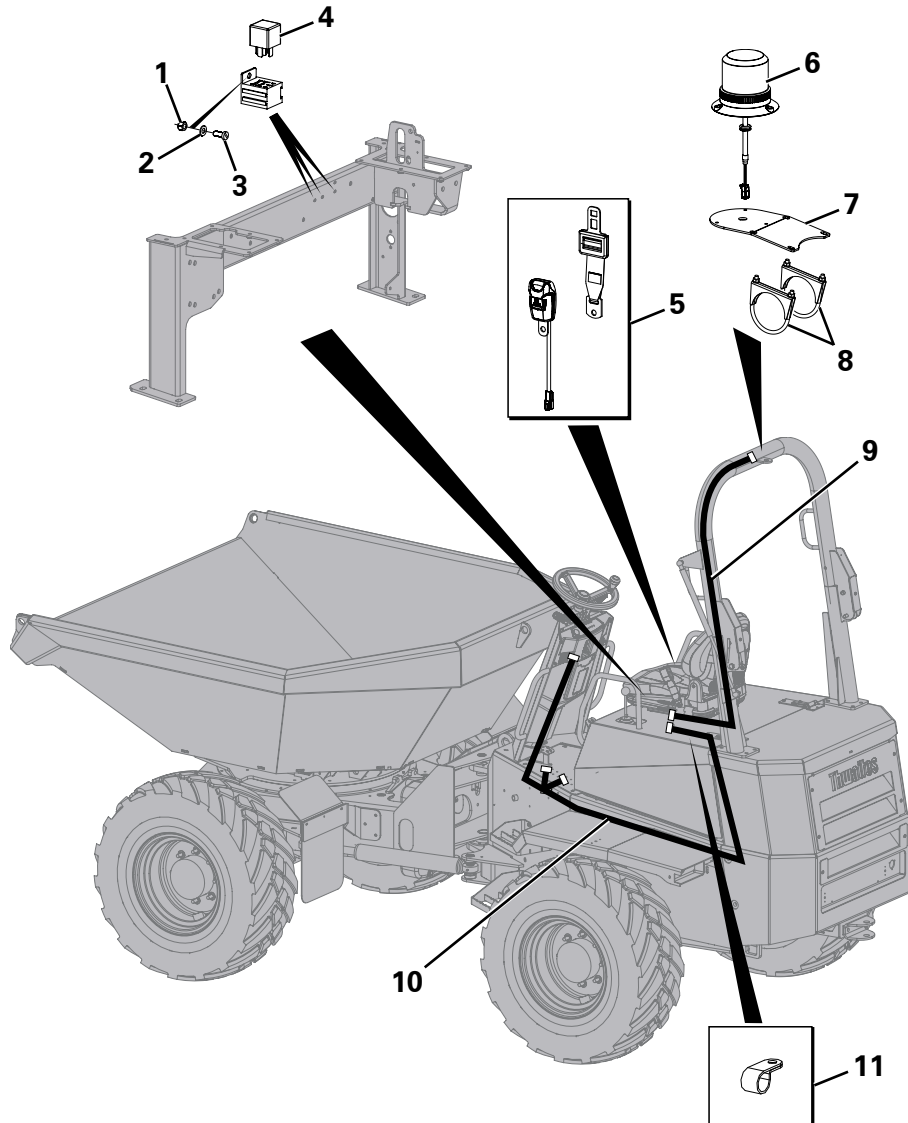

GREEN BEACON MOTION INHIBIT

Item	Part No.	Description	Qty	U/M
1	T16613	NYLOC NUT	3.0	EA
2	T16612	WASHER	3.0	EA
3	T16611	CHEESE HEAD SCREW	3.0	EA
4	T101129	RELAY	3.0	EA
5	T104477	SEATBELT	1.0	EA
6	T104166	GREEN BEACON	1.0	EA
7	T104167	BEACON MOUNTING PLATE	1.0	EA
8	T102412	CLAMP	2.0	EA
9	T104180	GREEN BEACON HARNESS	1.0	EA
10	T102377	MOTION INHIBIT HARNESS - POWERSHUTTLE	1.0	EA
	T104177	MOTION INHIBIT HARNESS - POWERSHIFT	1.0	EA
11	T9078	P CLIP	1.0	EA