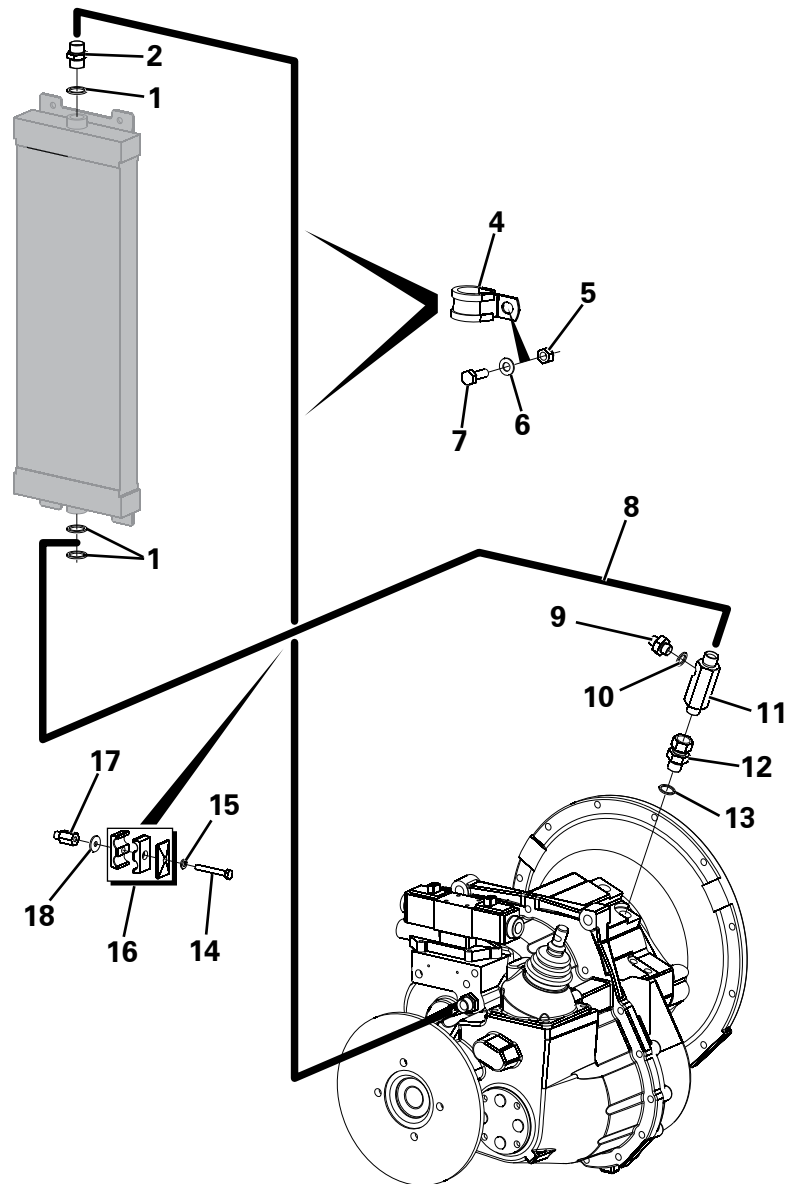

OIL COOLER HOISING

Item	Part No.	Description	Qty	U/M
1	T5739	DOWTY WASHER	3.0	EA
2	T102162	ADAPTOR	1.0	EA
3	T102092	HOSE	1.0	EA
4	T9914	P CLIP	2.0	EA
5	T13457	NYLOC NUT	2.0	EA
6	T12973	WASHER	2.0	EA
7	T12694	SET SCREW	2.0	EA
8	T103404	HOSE	1.0	EA
9	T50531	TRANS. OIL TEMP SWITCH	1.0	EA
10	T5637	DOWTY WASHER	1.0	EA
11	T100381	TEMPERATURE SENDER FITTING	1.0	EA
12	T13791	ADAPTOR	1.0	EA
13	T5596	DOWTY WASHER	1.0	EA
14	T17157	BOLT	1.0	EA
15	T12972	SPRING WASHER	1.0	EA
16	T101042	PIPE CLAMP	1.0	EA
17	T9345	HEAVY DUTY WASHER	1.0	EA
18	T100378	CLAMP SPACER	1.0	EA