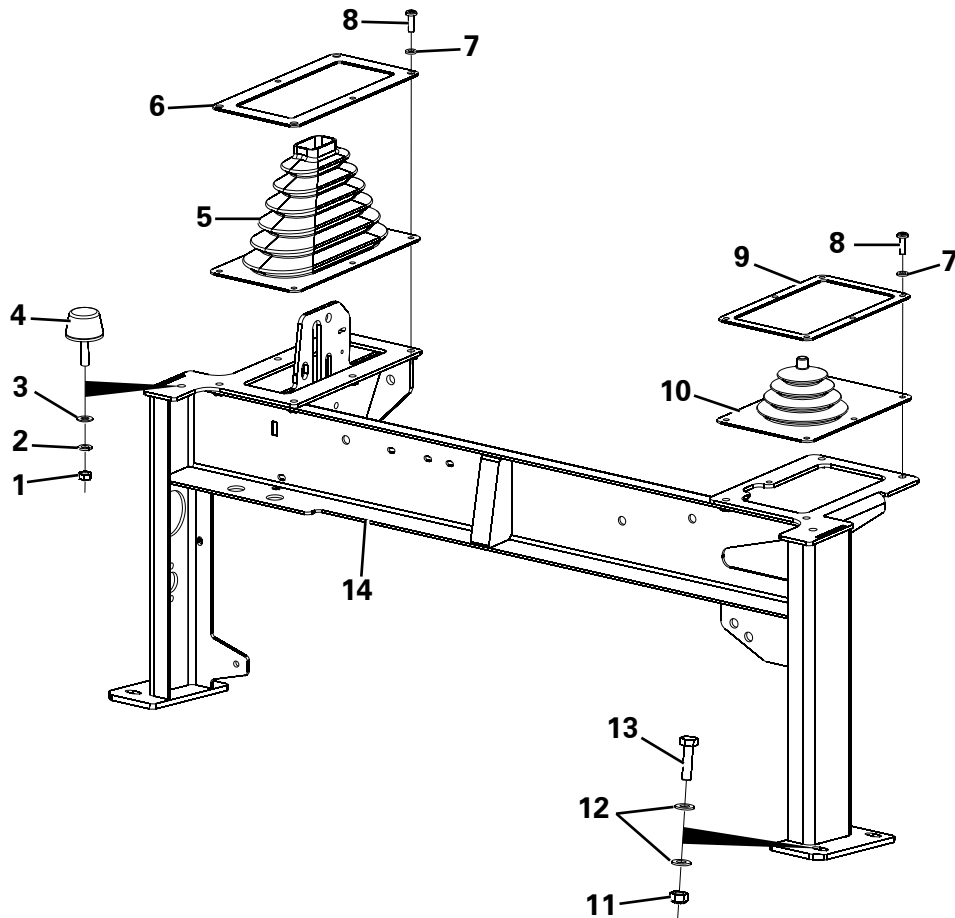

CONTROL MTG BRACE ASSEMBLY

Item	Part No.	Description	Qty	U/M	
1	T9775	NUT	2.0	EA	
2	T12972	SPRING WASHER	2.0	EA	
3	T12973	WASHER	2.0	EA	
4	T100214	RUBBER BUFFER	2.0	EA	
5	T102351	GAITER	1.0	EA	
6	T100570	GAITER RETAINING PLATE	1.0	EA	
*	7	T13911	WASHER	12.0	EA
*	8	T16492	PAN HEAD SCREW	12.0	EA
9	T100569	TIPPING GAITER RETAINING PLATE	1.0	EA	
10	T100289	TIPPING LEVER GAITER	1.0	EA	
11	T13064	PHILIDAS NUT	4.0	EA	
12	T10734	HEAVY DUTY WASHER	8.0	EA	
*	13	T16505	BOLT	4.0	EA
14	T102308	CROSS BRACE	1.0	EA