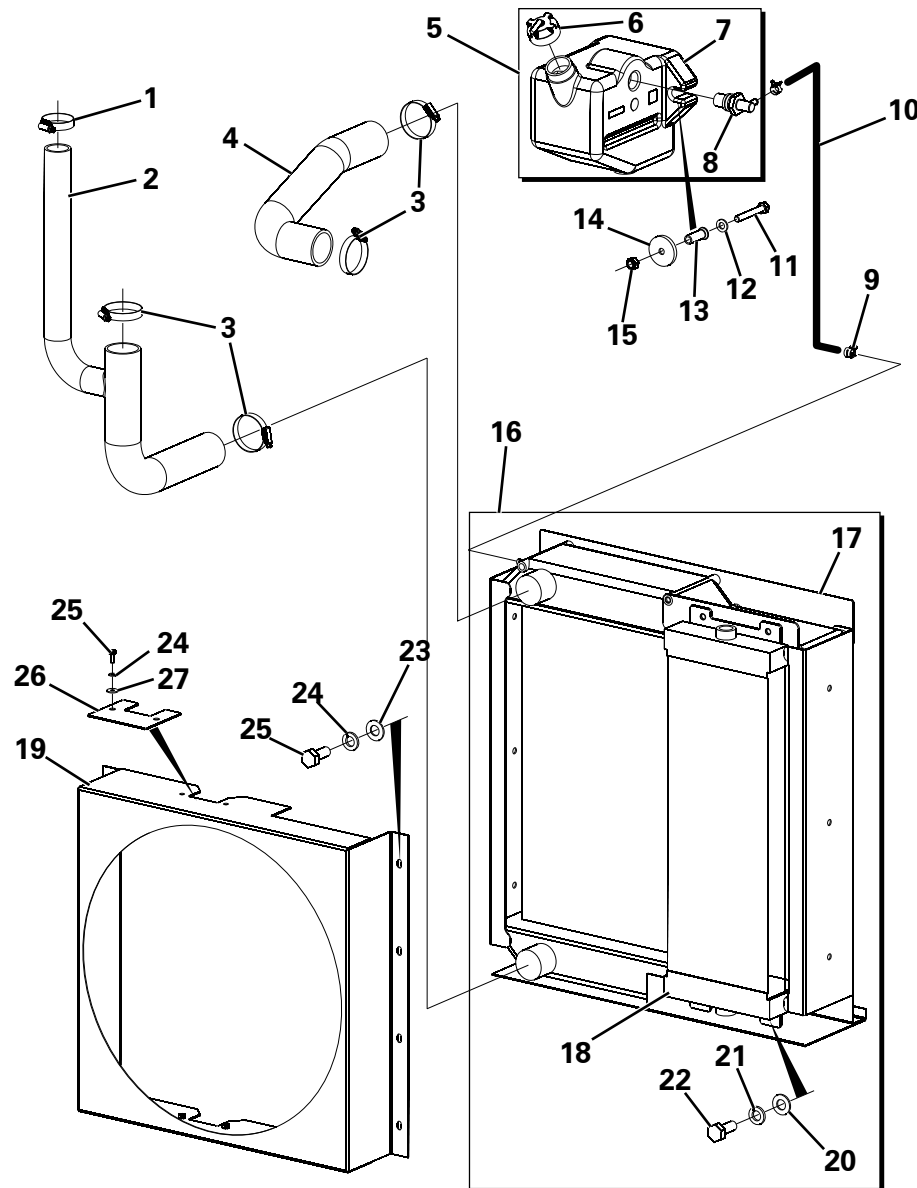

RADIATOR & OIL COOLER

Item	Part No.	Description	Qty	U/M
1	T8549	JUBILEE CLIP	1.0	EA
2	T101822	BOTTOM RADIATOR HOSE	1.0	EA
3	T7540	JUBILEE CLIP	2.0	EA
4	T102004	TOP RADIATOR HOSE	1.0	EA
5	T102000	EXPANSION TANK ASSY	1.0	EA
6	T102097	EXPANSION TANK CAP	1.0	EA
7	T102098	EXPANSION TANK	1.0	EA
8	T102099	FUEL RETURN ELBOW	1.0	EA
9	T100421	SPRING BAND CLAMP	2.0	EA
10	T102173	RADIATOR OVERFLOW PIPE	1.0	EA
11	T17963	BOLT	2.0	EA
12	T15819	WASHER	2.0	EA
13	T100372	TANK SPACER	2.0	EA
14	T100323	RUBBER BACKED WASHER	2.0	EA
15	T13064	PHILIDAS NUT	2.0	EA
16	T102019	RADIATOR ASSY TURBO	1.0	EA
17	T53435	RADIATOR	1.0	EA
18	T53433	OIL COOLER	1.0	EA
19	T53431	COWL	1.0	EA
20	T12973	WASHER	4.0	EA
21	T12972	SPRING WASHER	4.0	EA
22	T7465	SET SCREW	4.0	EA
23	T13911	WASHER	8.0	EA
24	T14837	SPRING WASHER	12.0	EA
25	T10917	SET SCREW	12.0	EA
26	T103202	BLANKING PLATE	2.0	EA
27	T15830	HEAVY DUTY WASHER	4.0	EA