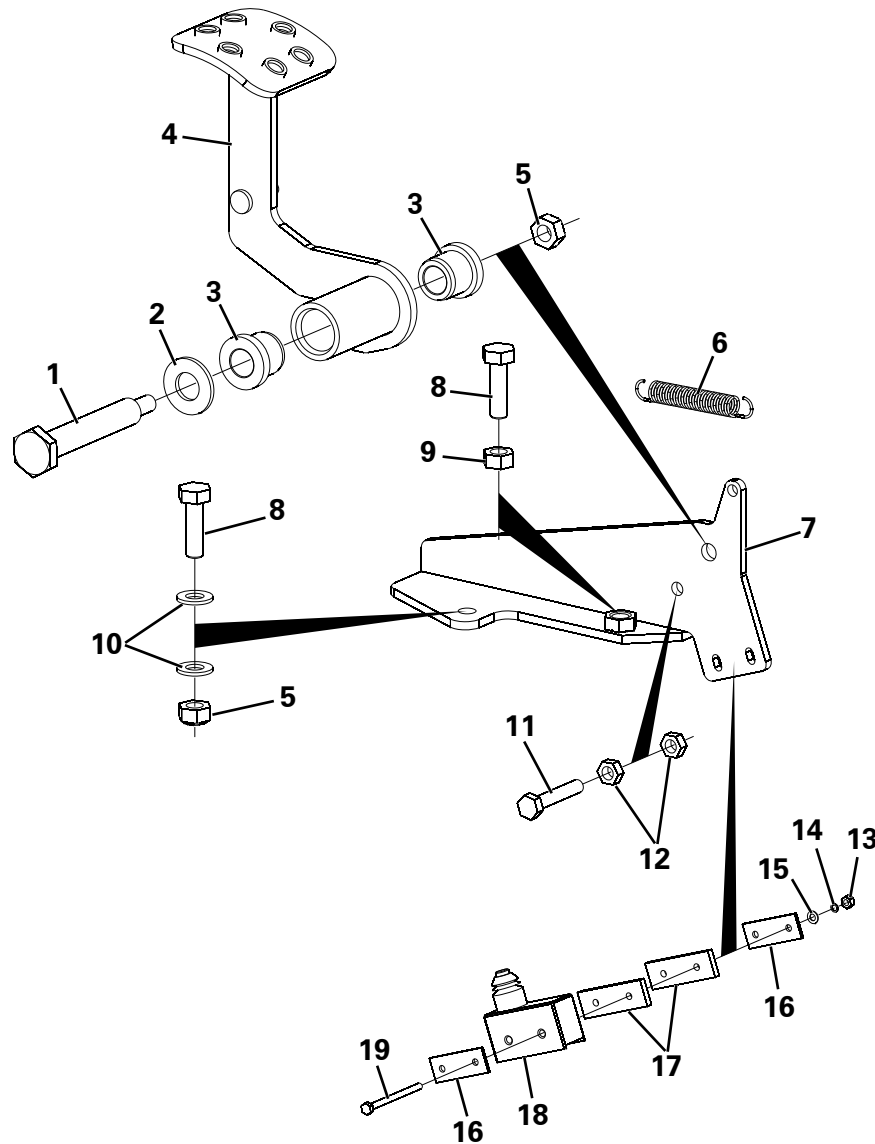

DUMP PEDAL ASSEMBLY

Item	Part No.	Description	Qty	U/M
1	T101775	PIVOT SHAFT	1.0	EA
2	T100867	WASHER	1.0	EA
3	T101776	BUSH	2.0	EA
4	T100094	DUMP VALVE PEDAL	1.0	EA
5	T13064	PHILIDAS NUT	3.0	EA
6	T100319	DUMP PEDAL SPRING	1.0	EA
7	T101854	DUMP PEDAL MTG BRKT	1.0	EA
8	T16505	SET SCREW	3.0	EA
9	T12509	NUT	1.0	EA
10	T15819	WASHER	4.0	EA
11	T12823	BOLT	1.0	EA
12	T9775	NUT	2.0	EA
13	T11447	NUT	2.0	EA
14	T11439	SPRING WASHER	2.0	EA
15	T11440	WASHER	2.0	EA
16	T13289	MICRO SWITCH BACKING PLATE	2.0	EA
17	T101186	MICROSWITCH SPACER	2.0	EA
* 18	T104659	MICRO SWITCH	1.0	EA
19	T17738	SET SCREW	2.0	EA