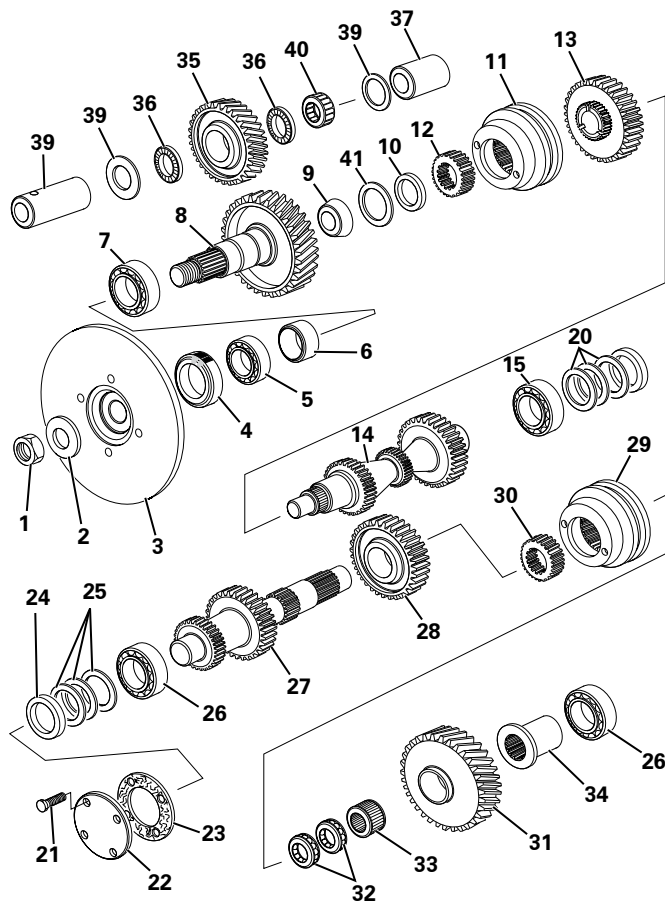

MODIFIED AND ADDITIONAL PARTS

Old Part No. Qty Description Page Item Prefix Issue New Part No.

TRANSMISSION INTERNAL

Item	Part No.	Description	Qty	U/M
24	T51689	SPACER	1.0	EA
25	T51690	SHIM KIT	1.0	EA
26	T51688	TAPER ROLLER BEARING	2.0	EA
27	T2548	LAYSHAFT	1.0	EA
28	T2547	GEAR	1.0	EA
29	T2572	SYNCHRONISER ASSEMBLY	1.0	EA
30	T2545	SLEEVE	1.0	EA
31	T2544	GEAR	1.0	EA
32	T2543	BEARING	2.0	EA
33	T2542	BEARING	1.0	EA
34	T2541	SPACER	1.0	EA
35	T50332	IDLER GEAR	1.0	EA
36	T50333	BEARING	2.0	EA
37	T50334	SPACER	1.0	EA
38	T50392	IDLER SHAFT	1.0	EA
39	T50335	WASHER	4.0	EA
40	T2535	BEARING	1.0	EA
41	T1935	SPACER	1.0	EA