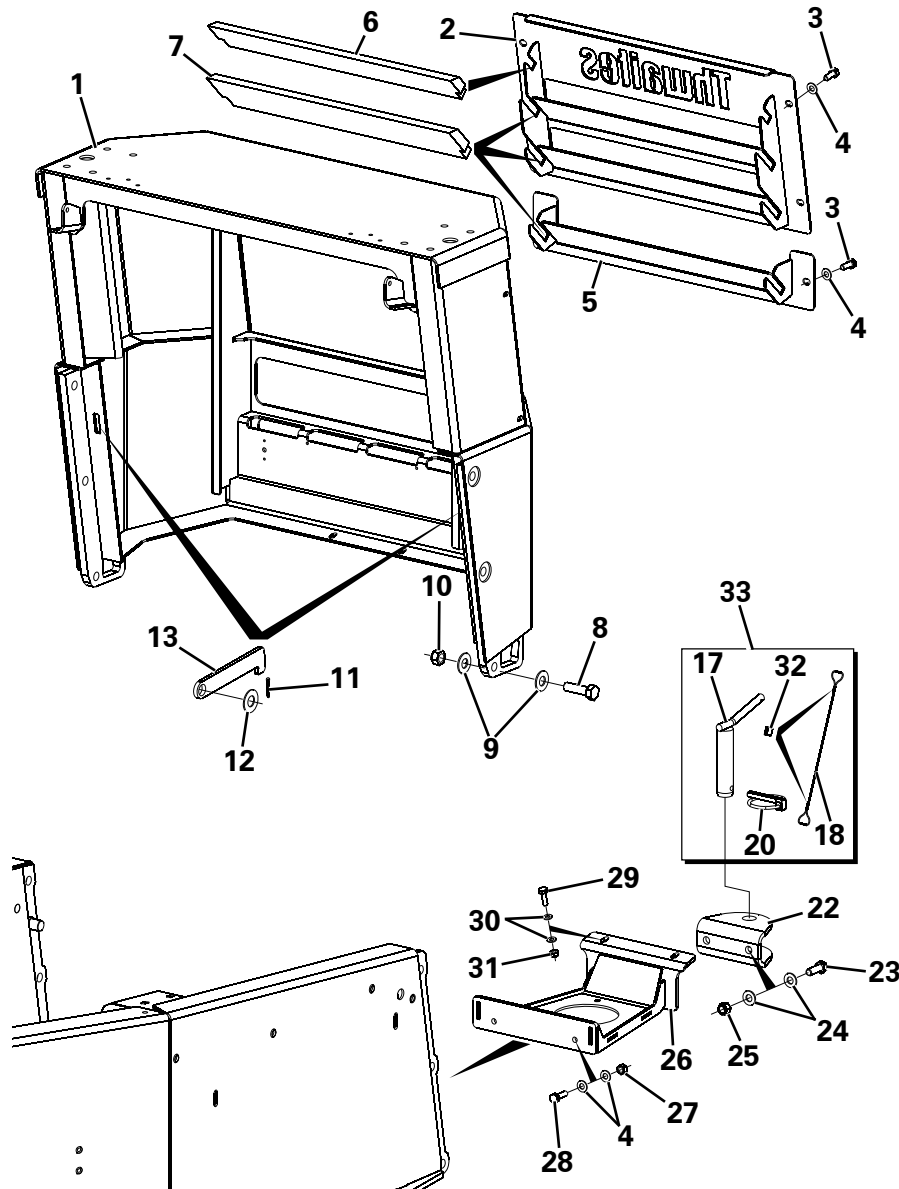

REAR COVER ASSEMBLY

Item	Part No.	Description	Qty	U/M
1	T103269	REAR COVER	1.0	EA
2	T102599	UPPER REAR GRILLE	1.0	EA
3	T14077	SET SCREW	6.0	EA
4	T14748	HEAVY DUTY WASHER	10.0	EA
5	T102575	REAR RAD GRILLE (LOWER)	1.0	EA
6	T102580	SOUND PROOFING PANEL (SMALL)	1.0	EA
7	T102581	SOUND PROOFING PANEL (LARGE)	3.0	EA
8	T100310	BOLT	6.0	EA
9	T11811	HEAVY DUTY WASHER	12.0	EA
10	T20325	STOVER NUT	6.0	EA
11	T6751	SPLIT PIN	2.0	EA
12	T6768	WASHER	2.0	EA
13	T100466	STRAP RETAINER	2.0	EA
17	T100156	TOWING PIN	1.0	EA
* 18	T103188	TOWING PIN RETAINING CABLE	1.0	EA
* 20	T103044	LINCH PIN	1.0	EA
22	T100155	TOWING JAW	1.0	EA
23	T100865	SET SCREW	2.0	EA
24	T100867	WASHER	4.0	EA
25	T14910	PHILIDAS NUT	2.0	EA
26	T102579	TOW BAR BRACKET	1.0	EA
27	T14283	PHILIDAS NUT	2.0	EA
28	T14078	SET SCREW	2.0	EA
29	T16505	SET SCREW	2.0	EA
30	T10734	HEAVY DUTY WASHER	4.0	EA
31	T13064	PHILIDAS NUT	2.0	EA
* 32	T103233	COPPER SLEEVE	2.0	EA
* 33	T103234	TOWING PIN ASSY	1.0	EA