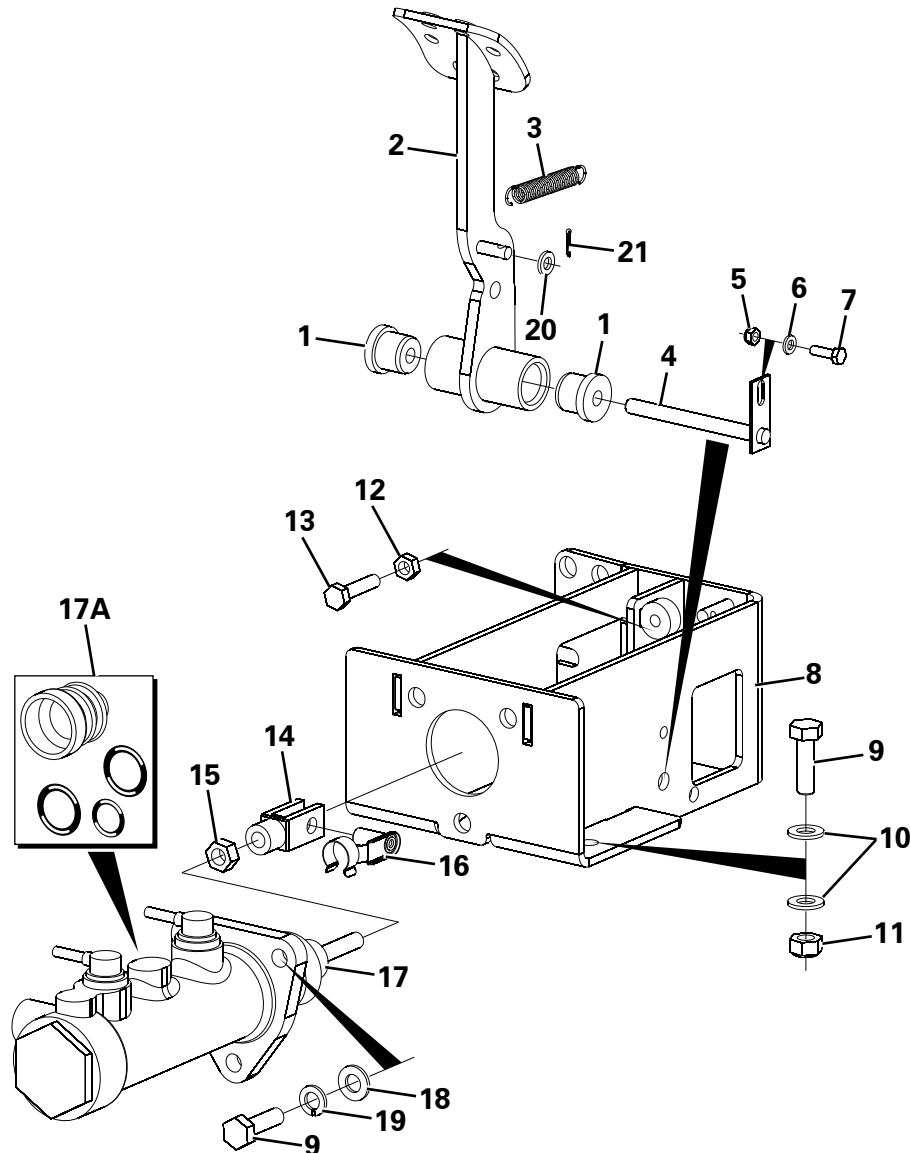

BRAKE PEDAL ASSEMBLY

Item	Part No.	Description	Qty	U/M
1	T100110	BUSH	2.0	EA
2	T102416	BRAKE PEDAL	1.0	EA
3	T100318	BRAKE SPRING	1.0	EA
4	T100096	PEDAL SHAFT	1.0	EA
5	T16481	NYLOC NUT	1.0	EA
6	T13911	WASHER	1.0	EA
7	T16477	SET SCREW	1.0	EA
8	T102518	BRAKE LEVER MTG BRKT	1.0	EA
9	T16505	SET SCREW	5.0	EA
10	T10734	HEAVY DUTY WASHER	4.0	EA
11	T13064	PHILIDAS NUT	2.0	EA
12	T9775	NUT	1.0	EA
13	T12694	SET SCREW	1.0	EA
14	T102365	FORK END	1.0	EA
15	T19015	LOCK NUT	1.0	EA
16	T102374	SPRING CLEVIS PIN	1.0	EA
17	T100410	MASTER CYLINDER	1.0	EA
17A	T52603	SEAL KIT	1.0	EA
18	T15819	WASHER	3.0	EA
19	T13362	SPRING WASHER	3.0	EA
20	T12973	WASHER	1.0	EA
21	T102540	SPLIT PIN	1.0	EA