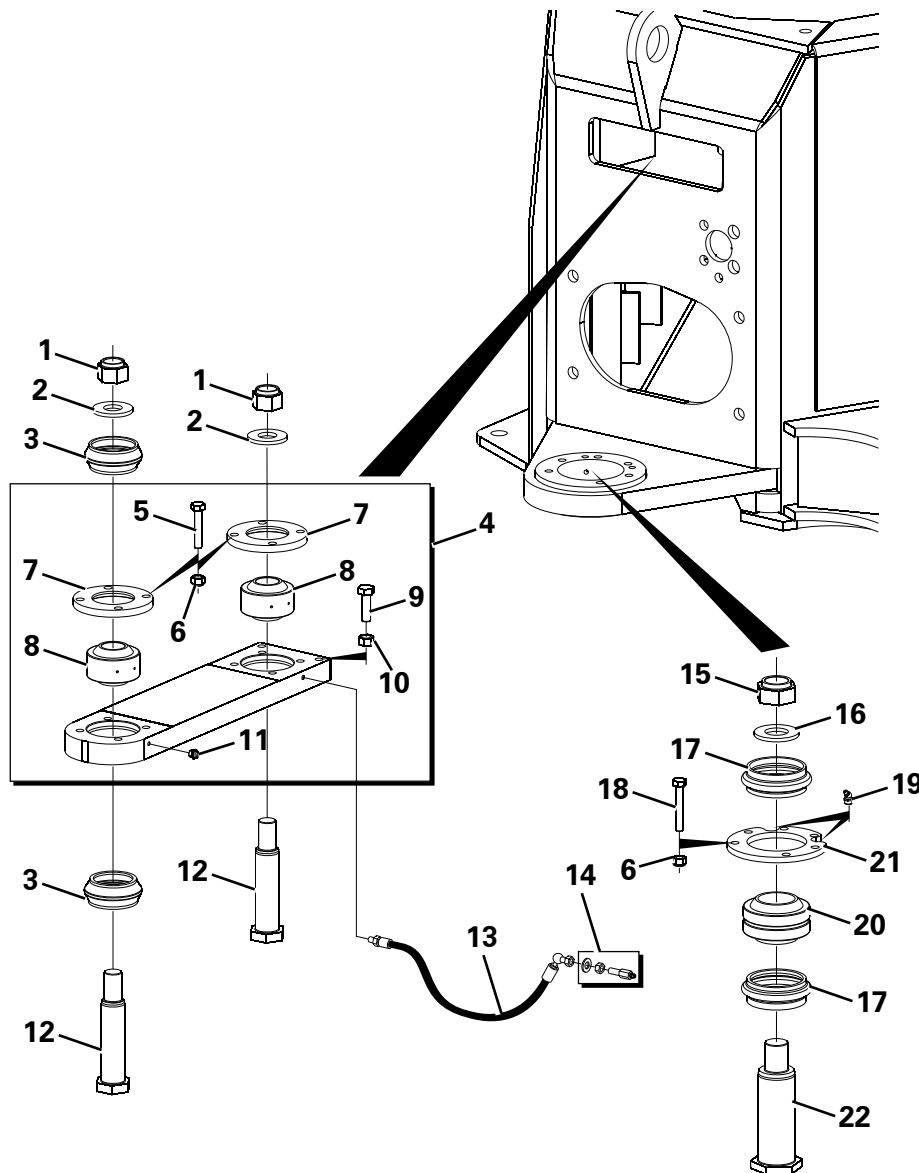

KINGLINK ASSEMBLY

Item	Part No.	Description	Qty	U/M
1	T10331	LOCKNUT	2.0	EA
2	T7695	HEAVY DUTY WASHER	2.0	EA
3	T10160	RUBBER DUST SEAL	2.0	EA
4	T52546	KINGLINK ASSEMBLY	1.0	EA
5	T101725	BOLT	8.0	EA
6	T101724	NYLOC NUT	14.0	EA
7	T12995	BEARING CAP	2.0	EA
8	T100268	SPHERICAL BEARING	2.0	EA
9	T14078	SET SCREW	2.0	EA
10	T14098	NUT	2.0	EA
11	T7486	GREASE NIPPLE	1.0	EA
12	T100092	TOP PIVOT BOLT	2.0	EA
* 13	T105101	GREASE PIPE	1.0	EA
14	T100390	GREASE NIPPLE ASSEMBLY	1.0	EA
15	T12981	PHILIDAS NUT	1.0	EA
16	T13173	WASHER	1.0	EA
17	T100028	DUST SEAL	2.0	EA
18	T101723	BOLT	6.0	EA
19	T19702	GREASE NIPPLE	2.0	EA
20	T12984	SPHERICAL PLAIN BEARING	1.0	EA
21	T101024	BEARING CAP	1.0	EA
22	T100091	BOTTOM PIVOT BOLT	1.0	EA