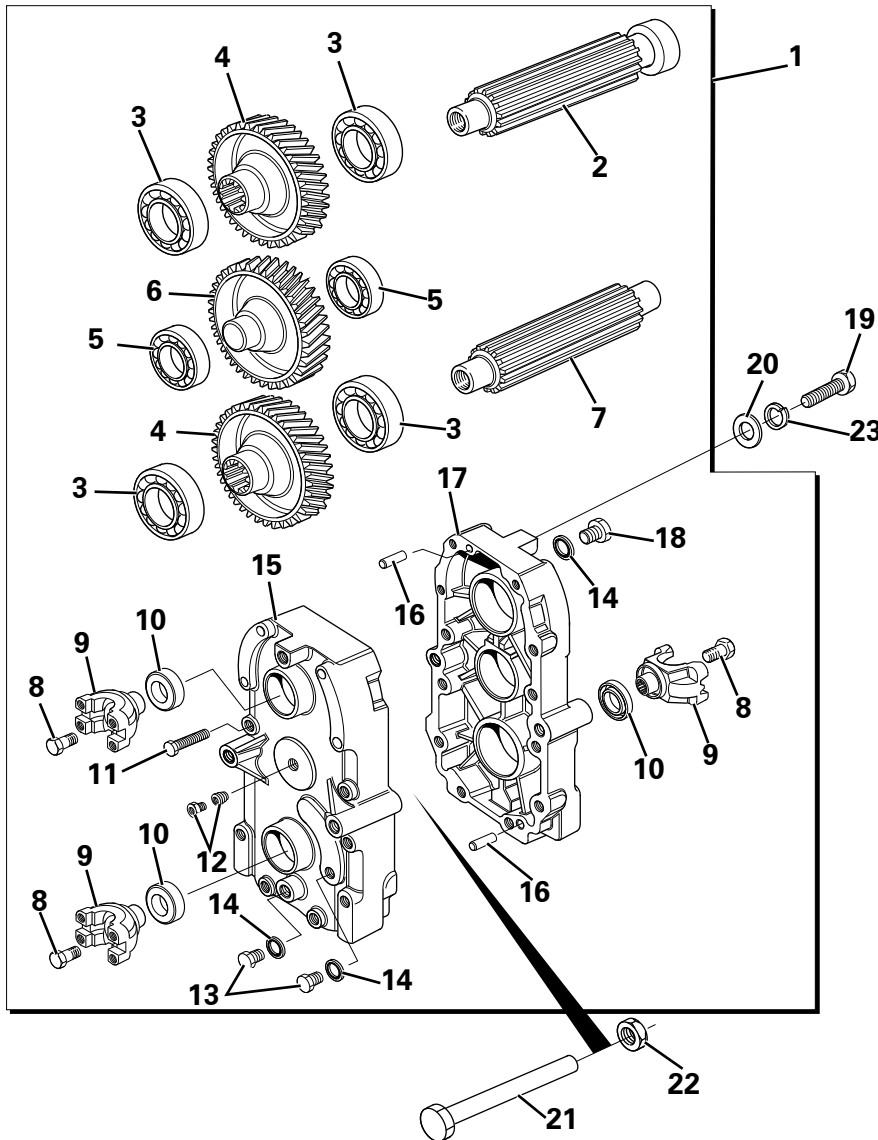

TRANSFER BOX ASSEMBLY

Item	Part No.	Description	Qty	U/M
1	T17483	TRANSFER CASE ASSEMBLY	1.0	EA
2	T52443	INPUT SHAFT	1.0	EA
3	T50471	BALL BEARING	4.0	EA
4	T50470	GEAR	2.0	EA
5	T50526	BEARING TAPER ROLLER	2.0	EA
6	T50527	IDLER GEAR	1.0	EA
7	T52442	OUTPUT SHAFT	1.0	EA
8	T52168	BOLT	3.0	EA
9	T50399	YOKE FLANGE COUPLING	3.0	EA
10	T50398	TRIPLE LIP SEAL	3.0	EA
11	T52092	BOLT HEX.HEAD	12.0	EA
12	T50343	PLUG	1.0	EA
13	T1948	PLUG	2.0	EA
14	T2613	SEAL	3.0	EA
15	T51940	CASE (FRONT)	1.0	EA
16	T50339	DOWEL	2.0	EA
17	T51941	CASE (REAR)	1.0	EA
18	T50473	PLUG - BREATHER	1.0	EA
19	T102360	BOLT	1.0	EA
20	T100867	PLAIN WASHER	1.0	EA
21	T17488	BOLT	2.0	EA
22	T14910	PHILIDAS NUT	2.0	EA
23	T100387	SPRING WASHER	1.0	EA