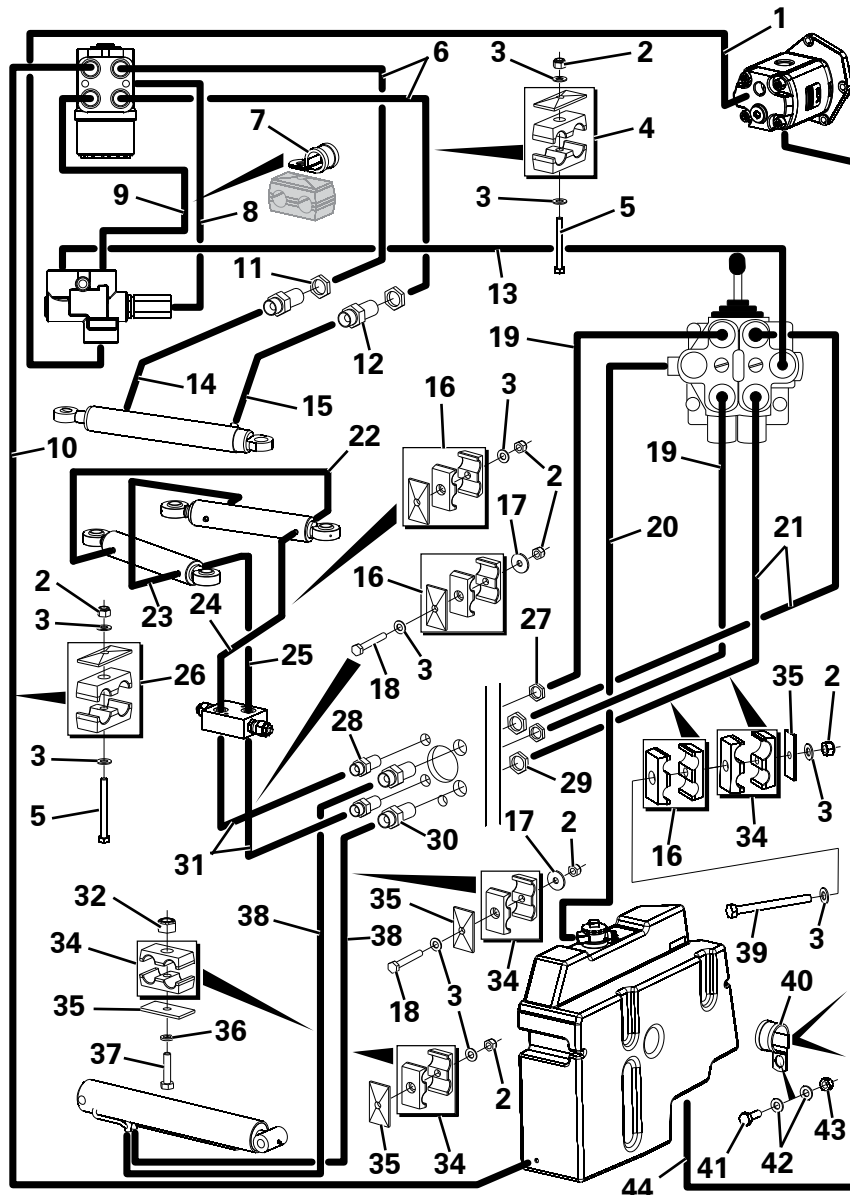

HYDRAULIC CIRCUIT

Item	Part No.	Description	Qty	U/M
1	T102584	HYD HOSE	1.0	EA
2	T13457	NYLOC NUT	8.0	EA
3	T12973	WASHER	12.0	EA
4	T20412	PIPE CLAMP	1.0	EA
5	T102422	BOLT	2.0	EA
6	T102589	HYD HOSE	2.0	EA
7	T11452	P CLIP	1.0	EA
8	T102587	HYD HOSE	1.0	EA
9	T102586	HYD HOSE	1.0	EA
10	T102588	HYD HOSE	1.0	EA
11	T52553	LOCKNUT	2.0	EA
12	T13523	ADAPTOR	2.0	EA
13	T102585	HYD HOSE	1.0	EA
* 14	T103534	HOSE	1.0	EA
15	T100183	HOSE	1.0	EA
16	T100565	PIPE CLAMP	4.0	EA
17	T9345	HEAVY DUTY WASHER	2.0	EA
18	T15326	BOLT	2.0	EA
19	T100182	HOSE	2.0	EA
20	T100180	HOSE	1.0	EA
21	T100181	HOSE	2.0	EA
22	T100190	HOSE	1.0	EA