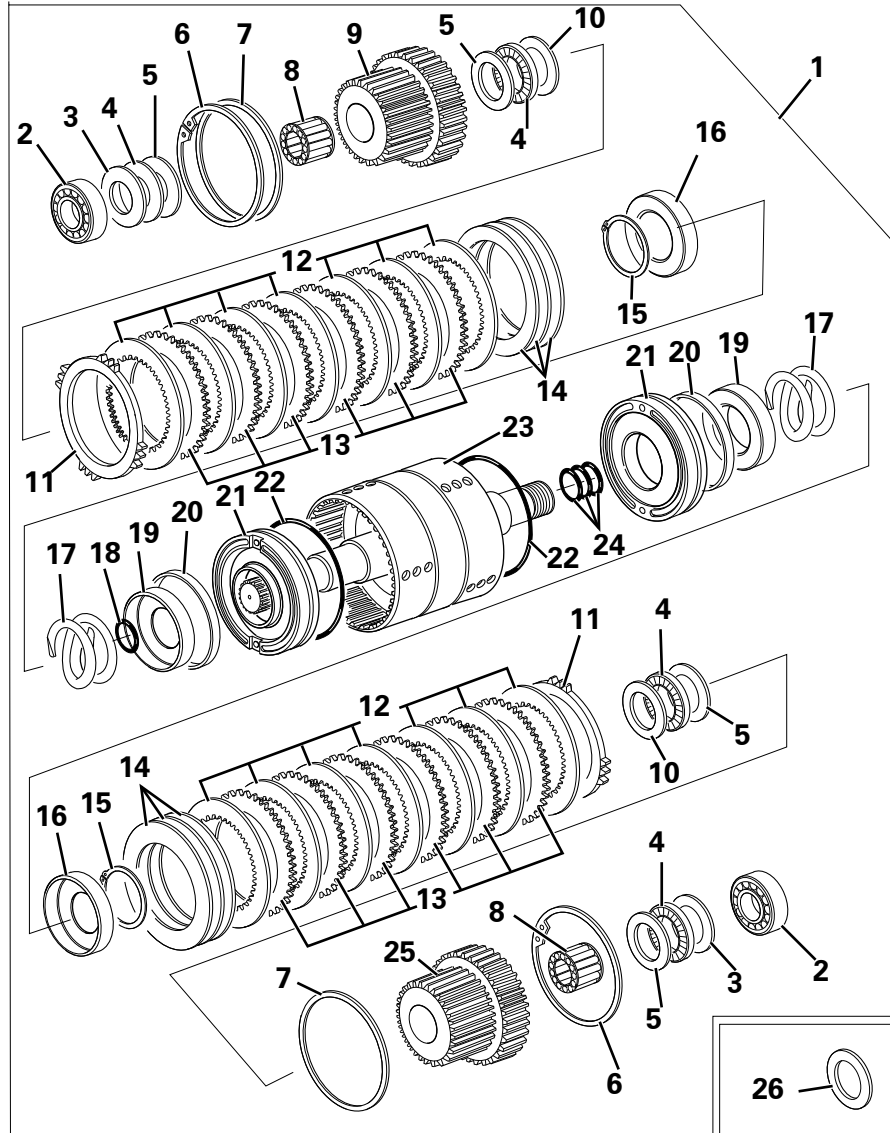

TRANSMISSION REVERSE UNIT

Item	Part No.	Description	Qty	U/M
1	T53956	REVERSER ASSY	1.0	EA
2	T51683	TAPER ROLLER BEARING	2.0	EA
3	T2514	THRUST WASHER	2.0	EA
4	T2513	THRUST BEARING	4.0	EA
5	T50319	THRUST WASHER	4.0	EA
6	T1709	CIRCLIP	2.0	EA
7	T50317	SHIM	A/R	EA
8	T2510	BEARING	2.0	EA
9	T1716	GEAR & PLATE ASSY	1.0	EA
10	T52152	THRUST WASHER	2.0	EA
11	T50318	PRESSURE PLATE	2.0	EA
12	T2503	FRICTION PLATE	12.0	EA
13	T1720	COUNTER PLATE	12.0	EA
14	T51951	DISC SPRING	6.0	EA
15	T52217	CIRCLIP	2.0	EA
16	T1723	SPRING RETAINER	2.0	EA
17	T1711	SPRING	2.0	EA
18	T1725	'O' RING	2.0	EA
19	T1722	OIL BAFFLE	2.0	EA
20	T50316	LINER	2.0	EA
21	T53957	PISTON	2.0	EA
22	T2498	O RING	2.0	EA
23	T52513	CLUTCH HOUSING	1.0	EA
24	T2516	SEAL RING	4.0	EA
25	T1715	GEAR & PLATE ASSY	1.0	EA
26	T51690	SHIM KIT	1.0	EA