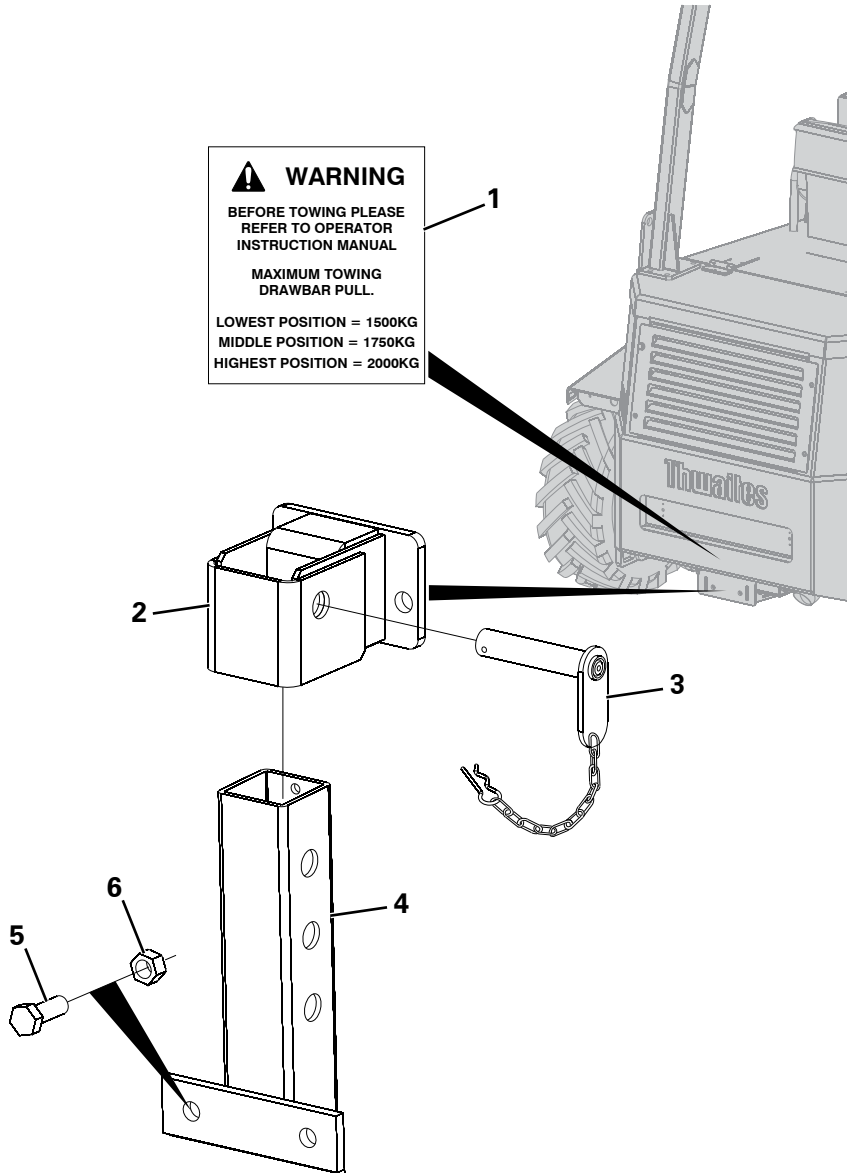

ADJUSTABLE TOW BRACKET

Item	Part No.	Description	Qty	U/M
1	T51944	ADJ TOW HITCH TRANSFER	1.0	EA
2	T100418	ADJ TOWING (FIXED) BRKT	1.0	EA
3	T19559	ADJ TOW BRKT RETAINING	1.0	EA
4	T100419	ADJ TOWING (MOVABLE) BRKT	1.0	EA
5	T11316	SET SCREW	2.0	EA
6	T14910	STOVER NUT	2.0	EA

WARNING
BEFORE TOWING PLEASE REFER TO OPERATOR INSTRUCTION MANUAL
MAXIMUM TOWING DRAWBAR PULL.
LOWEST POSITION = 1500KG
MIDDLE POSITION = 1750KG
HIGHEST POSITION = 2000KG