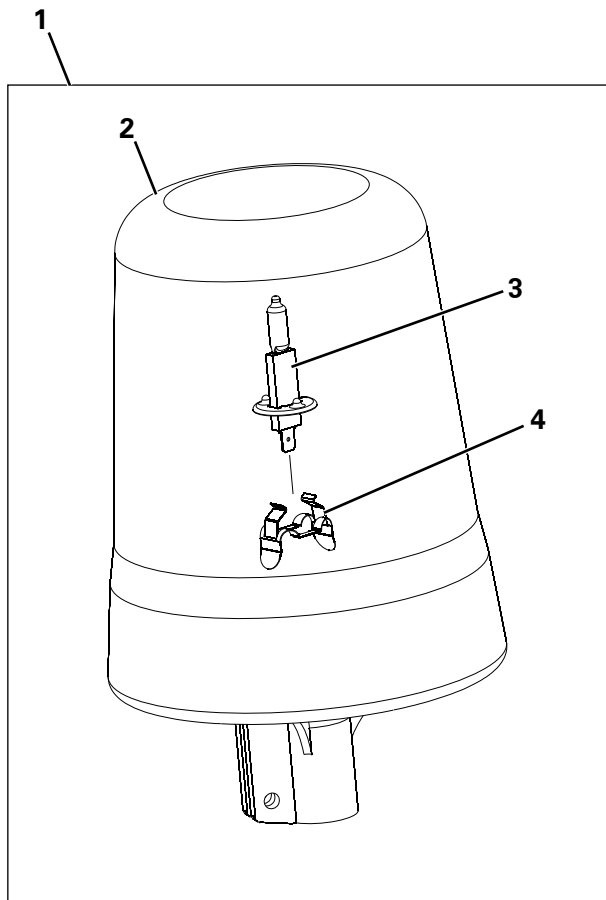

XENON BEACON

Item	Part No.	Description	Qty	U/M
1	T100308	XENON BEACON	1.0	EA

LED BEACON

Item	Part No.	Description	Qty	U/M
1	T104112	LED BEACON	1.0	EA

ROTATING BEACON

Item	Part No.	Description	Qty	U/M
1	T100133	ROTATING BEACON	1.0	EA
2	T52523	LENS	1.0	EA
3	T52522	BULB	1.0	EA
4	T52521	BULB CLIP	1.0	EA