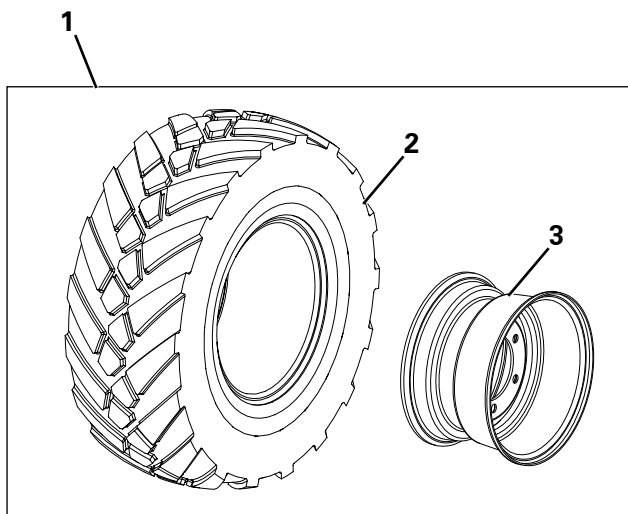

MPT WHEEL & TYRE ASSEMBLY

Item	Part No.	Description	Qty	U/M
1	T104011	WHEEL ASSEMBLY	4.0	EA
2	T54144	TYRE	1.0	EA
3	T102372	WHEEL RIM	1.0	EA