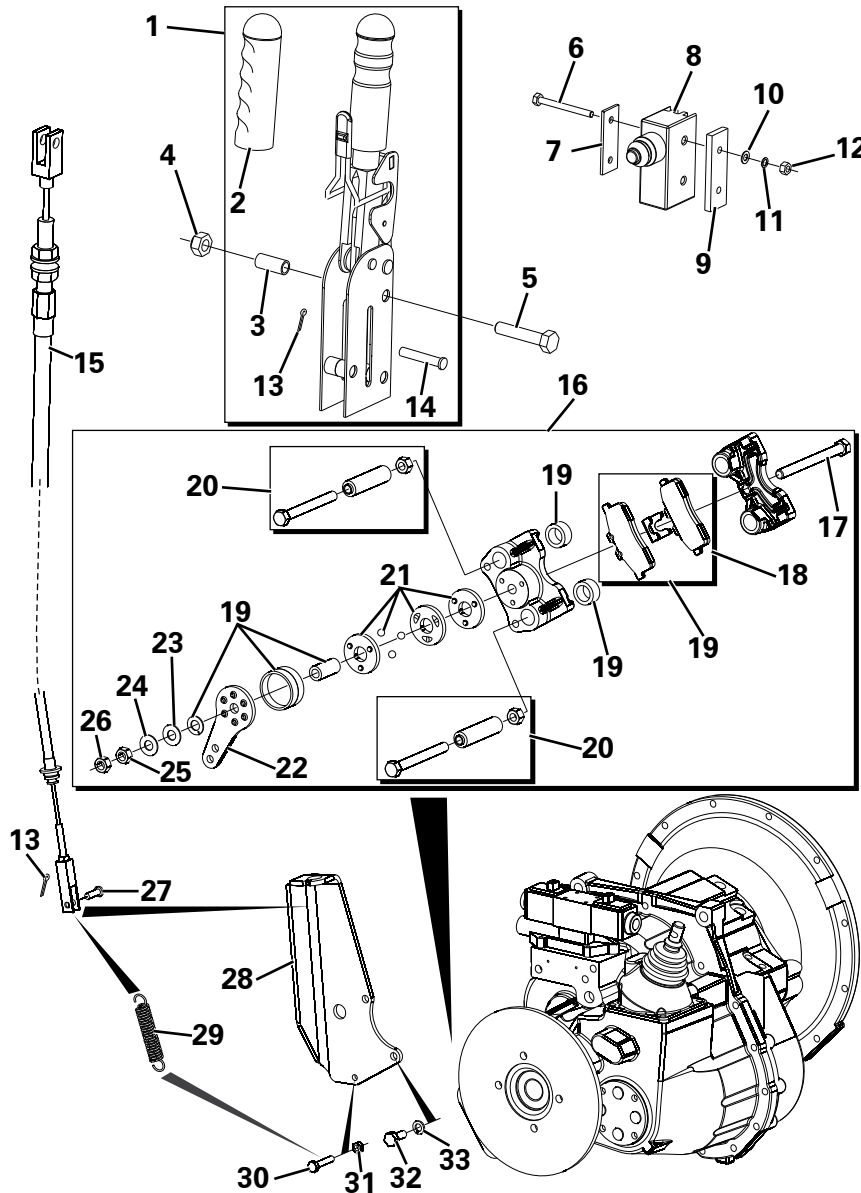

TRANSFER BOX ASSEMBLY

Item	Part No.	Description	Qty	U/M
1	T17483	TRANSFER CASE ASSEMBLY	1.0	EA
2	T52443	INPUT SHAFT	1.0	EA
3	T50471	BALL BEARING	4.0	EA
4	T50470	GEAR	2.0	EA
5	T50526	BEARING TAPER ROLLER	2.0	EA
6	T50527	IDLER GEAR	1.0	EA
7	T52442	OUTPUT SHAFT	1.0	EA
8	T52168	BOLT	3.0	EA
9	T50399	YOKE FLANGE COUPLING	3.0	EA
10	T50398	TRIPLE LIP SEAL	3.0	EA
11	T52092	BOLT HEX.HEAD	12.0	EA
12	T50343	PLUG	1.0	EA
13	T1948	PLUG	2.0	EA
14	T2613	SEAL	3.0	EA
15	T51940	CASE (FRONT)	1.0	EA
16	T50339	DOWEL	2.0	EA
17	T51941	CASE (REAR)	1.0	EA
18	T50473	PLUG - BREATHER	1.0	EA
19	T102360	BOLT	1.0	EA
20	T100867	PLAIN WASHER	1.0	EA
21	T17488	BOLT	2.0	EA
22	T14910	PHILIDAS NUT	2.0	EA
23	T100387	SPRING WASHER	1.0	EA