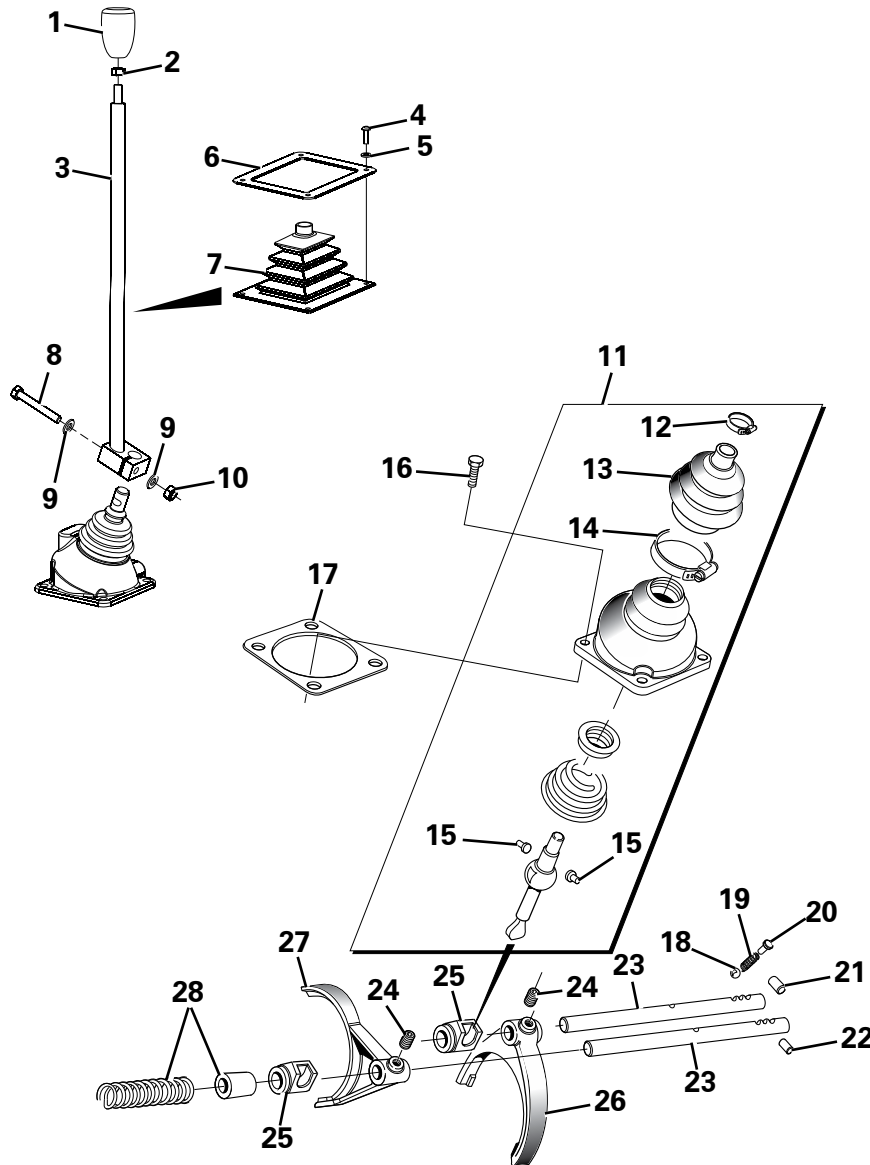

TRANSMISSION - GEAR CHANGE

Item	Part No.	Description	Qty	U/M
1	T3694	BLACK MOULDED KNOB	1.0	EA
2	T12509	NUT	1.0	EA
3	T100219	GEAR CHANGE LEVER	1.0	EA
4	T16492	PHILIPS PAN HEAD SCREW	4.0	EA
5	T15830	HD WASHER	4.0	EA
6	T100456	LEVER GAITER RETAINING PLATE	1.0	EA
7	T100288	GEAR LEVER GAITER	1.0	EA
8	T17963	BOLT	1.0	EA
9	T15819	WASHER	2.0	EA
10	T13064	STOVER NUT	1.0	EA
11	T2534	GEAR LEVER ASSEMBLY	1.0	EA
12	T2533	CLIP	1.0	EA
13	T2532	GAITER	1.0	EA
14	T2531	CLIP	1.0	EA
15	T50252	GEAR LEVER RETAINING PIN	2.0	EA
16	T52142	BOLT	4.0	EA
17	T50324	GASKET	1.0	EA
18	T2520	BALL	2.0	EA
19	T50388	DETENT SPRING	2.0	EA
20	T50505	DETENT PLUG	2.0	EA
21	T2522	ROLLER	1.0	EA
22	T50343	PLUG	1.0	EA
23	T54395	SELECTOR SHAFT	2.0	EA
24	T50506	SCREW	4.0	EA
25	T50327	SELECTOR BLOCK	2.0	EA
26	T50325	SELECTOR FORK	1.0	EA
27	T50328	SELECTOR FORK	1.0	EA
28	T52199	SPRING	1.0	EA