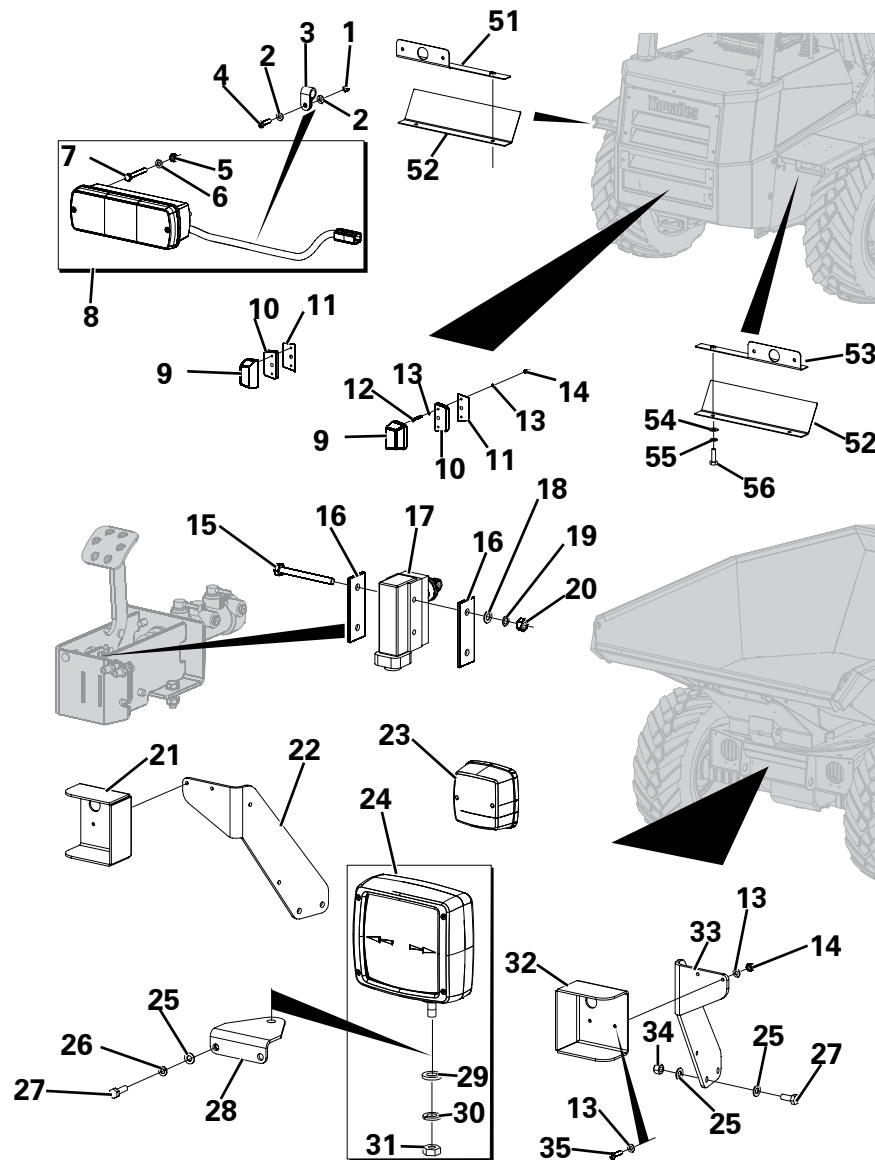

ROAD LIGHTS

Item	Part No.	Description	Qty	U/M
1	T16613	NYLOC NUT	11.0	EA
2	T16612	WASHER	8.0	EA
3	T100989	P CLIP PLASTIC	11.0	EA
4	T16611	CHEESE HEAD SCREW	4.0	EA
5	T10431	NUT	4.0	EA
6	T10418	SHAKEPROOF WASHER	4.0	EA
7	T11433	SET SCREW	4.0	EA
8	T101091	REAR LIGHT ASSEMBLY	2.0	EA
	T54294	REAR LIGHT LENS	2.0	EA
9	T16773	NUMBER PLATE LAMP	2.0	EA
10	T16774	NUMBER PLATE LIGHT PLINTH	2.0	EA
11	T16775	NUMBER PLATE LIGHT GASKET	2.0	EA
12	T16675	CHEESE HEAD SCREW	4.0	EA
13	T16956	WASHER	16.0	EA
14	T16957	NYLOC NUT	16.0	EA
15	T13321	SET SCREW	2.0	EA
16	T13289	MICRO SWITCH BACKING PLATE	2.0	EA
17	T102761	MICRO SWITCH	1.0	EA
18	T11440	WASHER	2.0	EA
19	T11439	SPRING WASHER	2.0	EA
20	T11447	NUT	2.0	EA
21	T103152	LAMP SURROUND RH	1.0	EA
22	T103146	LAMP BRACKET RH	1.0	EA
23	T13586	SIDE/INDICATOR LIGHT	2.0	EA
	T13716	SIDE/INDICATOR LENS	2.0	EA
24	T105680	HEADLAMP	2.0	EA
25	T12973	WASHER	12.0	EA
26	T12972	SPRING WASHER	4.0	EA
27	T14152	BOLT	8.0	EA
28	T103166	HEADLAMP MOUNTING BRACKET	2.0	EA
29	T19809	WASHER	2.0	EA
30	T14080	SPRING WASHER	2.0	EA
31	T14098	NUT	2.0	EA
32	T103151	LAMP SURROUND LH	1.0	EA
33	T103145	LAMP BRACKET LH	1.0	EA