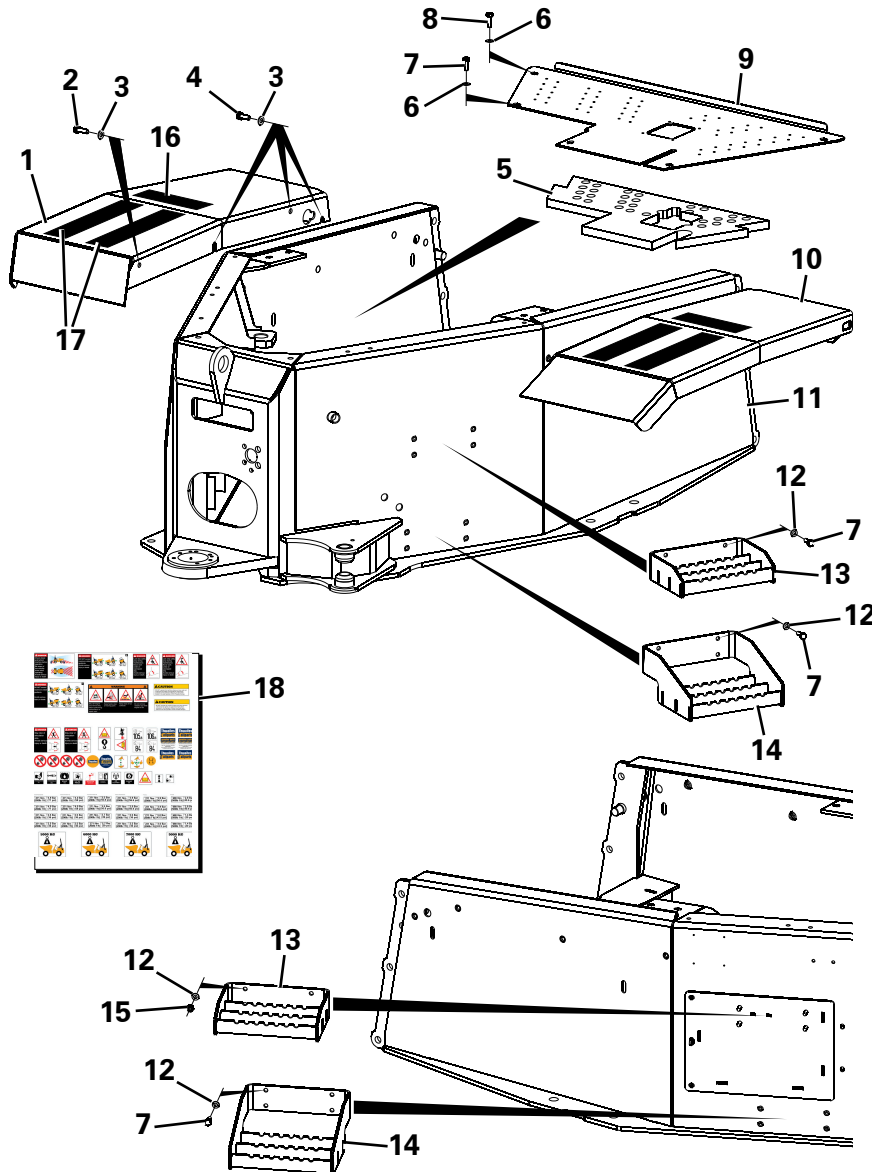

REAR COVER ASSEMBLY

Item	Part No.	Description	Qty	U/M
1	T103269	REAR COVER	1.0	EA
2	T102599	UPPER REAR GRILLE	1.0	EA
3	T14077	SET SCREW	6.0	EA
4	T14748	HEAVY DUTY WASHER	10.0	EA
5	T102575	REAR RAD GRILLE (LOWER)	1.0	EA
6	T102580	SOUND PROOFING PANEL (SMALL)	1.0	EA
7	T102581	SOUND PROOFING PANEL (LARGE)	3.0	EA
8	T100310	BOLT	6.0	EA
9	T11811	HEAVY DUTY WASHER	12.0	EA
10	T20325	STOVER NUT	6.0	EA
11	T6751	SPLIT PIN	2.0	EA
12	T6768	WASHER	2.0	EA
13	T100466	STRAP RETAINER	2.0	EA
17	T100156	TOWING PIN	1.0	EA
* 18	T103188	TOWING PIN RETAINING CABLE	1.0	EA
* 20	T103044	LINCH PIN	1.0	EA
22	T100155	TOWING JAW	1.0	EA
23	T100865	SET SCREW	2.0	EA
24	T100867	WASHER	4.0	EA
25	T14910	PHILIDAS NUT	2.0	EA
26	T102579	TOW BAR BRACKET	1.0	EA
27	T14283	PHILIDAS NUT	2.0	EA
28	T14078	SET SCREW	2.0	EA
29	T16505	SET SCREW	2.0	EA
30	T10734	HEAVY DUTY WASHER	4.0	EA
31	T13064	PHILIDAS NUT	2.0	EA
* 32	T103233	COPPER SLEEVE	2.0	EA
* 33	T103234	TOWING PIN ASSY	1.0	EA