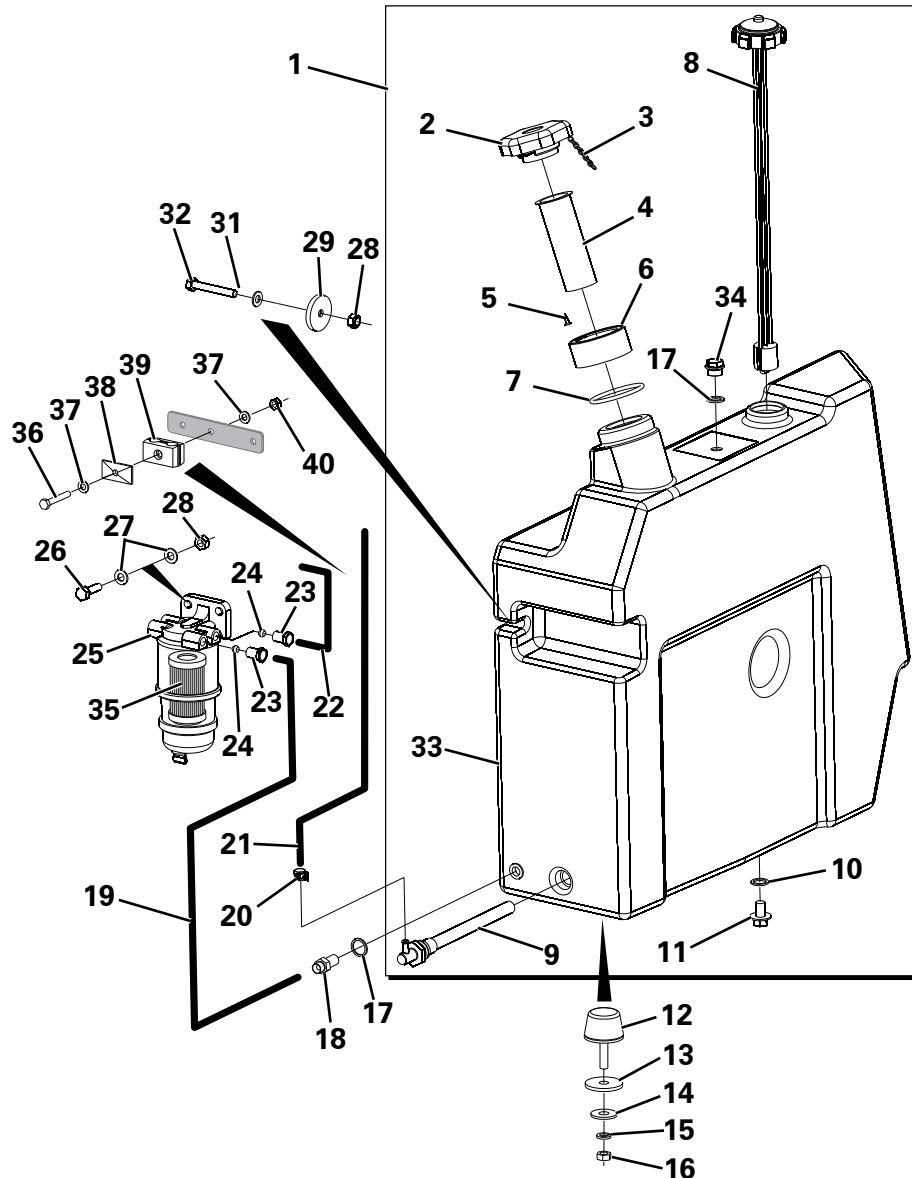

FUEL TANK ASSEMBLY

Item	Part No.	Description	Qty	U/M
1	T102031	FUEL TANK ASSY	1.0	EA
2	T52283	FUEL FILLER CAP	1.0	EA
3	T52437	FILLER CAP CHAIN	1.0	EA
4	T53839	STRAINER	1.0	EA
5	T52590	SCREW	4.0	EA
6	T52543	FILLER CAP COLLAR	1.0	EA
7	T52589	O RING	1.0	EA
8	T52281	LEVEL GAUGE	1.0	EA
9	T53205	FUEL RETURN ELBOW	1.0	EA
10	T52588	FIBRE WASHER	1.0	EA
11	T52282	DRAIN PLUG	1.0	EA
12	T100214	RUBBER BUFFER	2.0	EA
13	T8128	WASHER HEAVY DUTY	2.0	EA
14	T9345	HEAVY DUTY WASHER	2.0	EA
15	T12972	SPRING WASHER	2.0	EA
16	T9775	NUT	2.0	EA
17	T10940	DOWTY WASHER	2.0	EA
18	T12118	ADAPTOR	1.0	EA