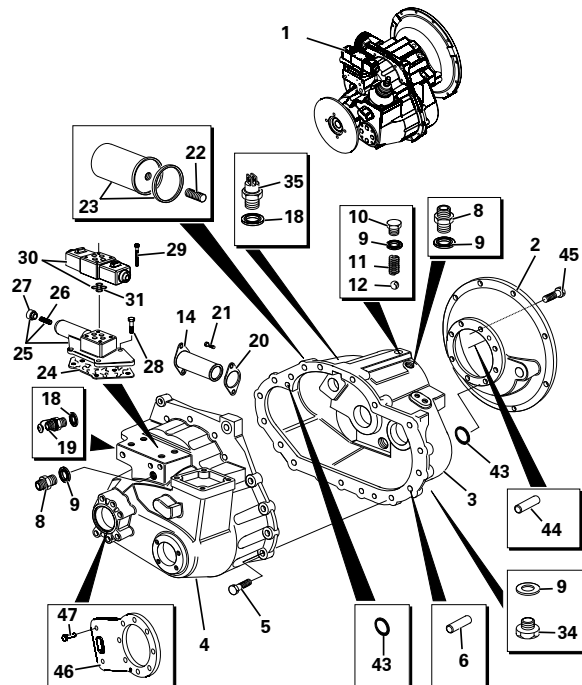

MODIFIED AND ADDITIONAL PARTS

Old Part No.	Qty	Description	Page	Item	Prefix	Issue	New Part No.
T100145	1.0	REAR MUDGUARD RH	2	1	02	01	T103113
T100144	1.0	REAR MUDGUARD LH	2	10	02	01	T103114
T102367	1.0	FRONT CHASSIS	7	21	02	01	T103199
MACH1162X	1.0	ACCESSORIES - LIGHT KIT POWERSWIVEL (UK)	50	-	02	01	MACH1302X
MACH1163X	1.0	ACCESSORIES - LIGHT KIT POWERSWIVEL (CONT)	50	-	02	01	MACH1303X
ADDED	1.0	BEACON STOWAGE BRKT	36	11	-	02	T102199
ADDED	2.0	SET SCREW	36	12	-	02	T16476
ADDED	4.0	WASHER	36	13	-	02	T13911
ADDED	2.0	NYLOC NUT	36	14	-	02	T16481
T102462	1.0	GEARBOX	28	1	03	03	T103201

TRANSMISSION - EXTERNAL

Item	Part No.	Description	Qty	U/M
1	T102462	GEARBOX	1.0	EA
2	T52642	FLYWHEEL HOUSING	1.0	EA
3	T52088	FRONT CASING	1.0	EA
4	T52405	CASE	1.0	EA
5	T51691	SET SCREW	18.0	EA
6	T50339	DOWEL	2.0	EA
8	T1928	ADAPTOR	2.0	EA
9	T2613	SEAL	5.0	EA
10	T2612	PLUG	1.0	EA
11	T2611	SPRING	1.0	EA
12	T2610	BALL	2.0	EA
14	T2608	SUCTION STRAINER	1.0	EA
18	T2604	SEAL	2.0	EA
19	T50511	PRESSURE POINT	1.0	EA
20	T2602	GASKET	1.0	EA
21	T50344	BOLT	2.0	EA
22	T51630	FILTER ADAPTOR	1.0	EA
23	T52450	TRANSMISSION OIL FILTER	1.0	EA
24	T2599	GASKET	1.0	EA
25	T2598	ADAPTOR BLOCK ASSEMBLY	1.0	EA
26	T51607	SPRING	1.0	EA
27	T51606	PLUG	1.0	EA
28	T50345	BOLT	4.0	EA
29	T50570	CAP SCREW	4.0	EA
30	T50512	SOLENOID VALVE	1.0	EA
31	T51877	SEAL KIT	1.0	EA
34	T2612	PLUG	1.0	EA
35	T50349	OIL PRESSURE SWITCH	1.0	EA
43	T1931	'O' RING	2.0	EA
44	T2615	DOWEL	2.0	EA
45	T50593	SCREW	12.0	EA
46	T102381	CALIPER MTG PLATE	1.0	EA
47	T2256	BOLT	7.0	EA