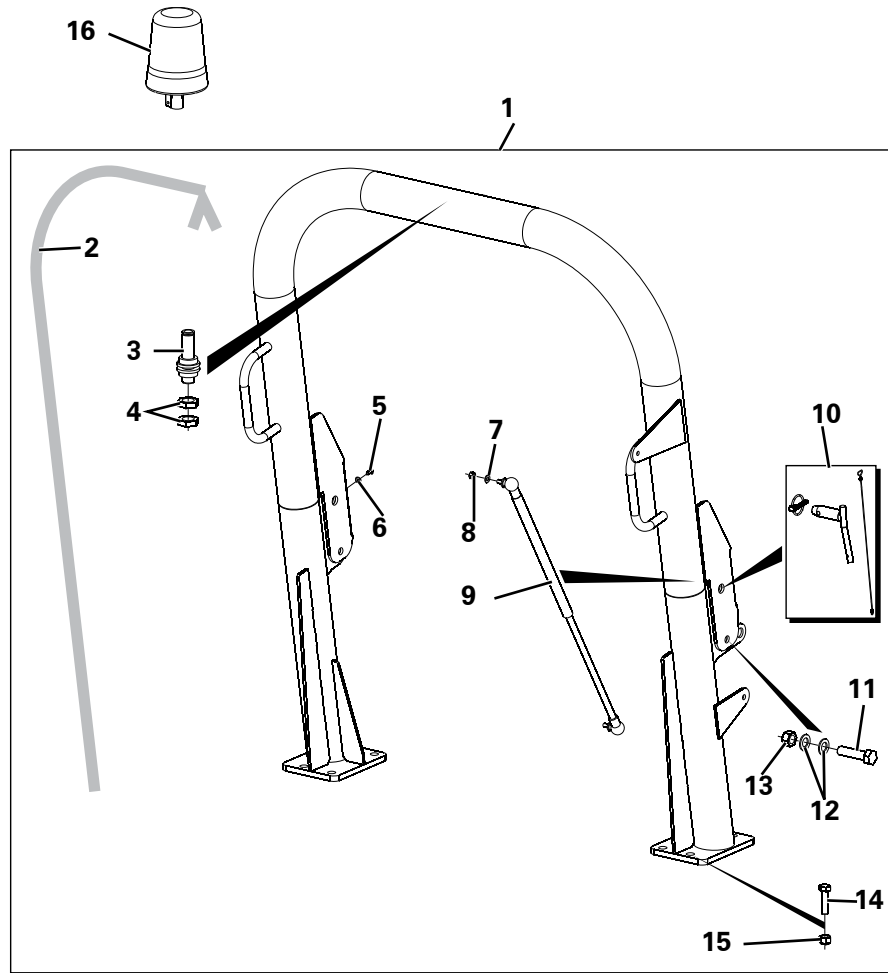

ROPS FRAME ASSEMBLY

Item	Part No.	Description	Qty	U/M
1	T103022	ROPS FRAME	1.0	EA
2	T103116	HARNES	1.0	EA
3	T100134	BEACON STEM	1.0	EA
4	T101154	LOCK NUT	2.0	EA
5	T16477	SET SCREW	2.0	EA
6	T13911	WASHER	2.0	EA
7	T13362	SPRING WASHER	2.0	EA
8	T12509	NUT	2.0	EA
9	T100225	GAS SPRING	1.0	EA
10	T53876	ROPS PIN ASSEMBLY	2.0	EA
11	T53960	BOLT	2.0	EA
12	T53962	WASHER	4.0	EA
13	T53961	NYLOC NUT	2.0	EA
14	T15571	BOLT	8.0	EA
15	T14910	STOVER NUT	8.0	EA
16	T100133	ROTATING BEACON	1.0	EA