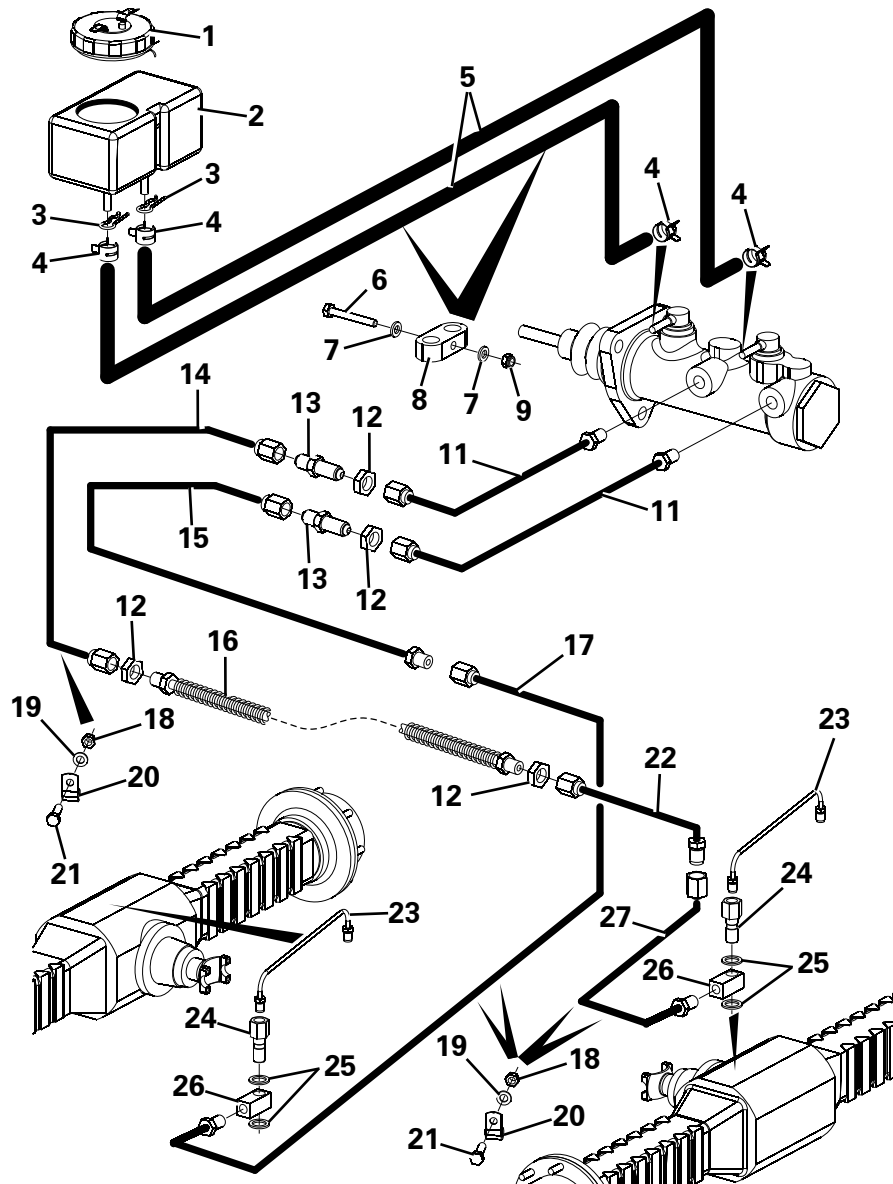

BRAKE CIRCUIT

Item	Part No.	Description	Qty	U/M
1	T51682	RESERVOIR CAP	1.0	EA
2	T17916	BRAKE M/CYL.RESERVOIR	1.0	EA
3	T52646	RESERVOIR 'P' CLIP	2.0	EA
4	T100691	HOSE CLIP	4.0	EA
5	T19604	M/CYL-RES.HOSE	2.0	EA
6	T17155	BOLT	2.0	EA
7	T13911	WASHER	4.0	EA
8	T101039	PIPE CLAMP	2.0	EA
9	T16481	NYLOC NUT	2.0	EA
10	T100693	BRAKE PIPE	1.0	EA
11	T100692	BRAKE PIPE	1.0	EA
12	T8942	LOCK NUT	4.0	EA
13	T100697	BRAKE B/H UNION	2.0	EA
14	T100695	BRAKE PIPE	1.0	EA
15	T100694	BRAKE PIPE	1.0	EA
16	T100335	FLEXIBLE BRAKEHOSE	1.0	EA
17	T102515	BRAKE PIPE (REAR)	1.0	EA
18	T16613	NYLOC NUT	5.0	EA
19	T16612	WASHER	5.0	EA
20	T11452	P CLIP	5.0	EA
21	T16610	CHEESE HEAD SCREW	5.0	EA
22	T100369	BRAKE PIPE (FRONT)	1.0	EA
23	T102473	BRAKE PIPE CROSSOVER	2.0	EA
24	T102514	BRAKE TEE BANJO BOLT	2.0	EA
25	T15176	DOWTY WASHER	4.0	EA
26	T102513	BRAKE PIPE TEE	2.0	EA
27	T102570	FRONT BRAKE PIPE P/SW	1.0	EA