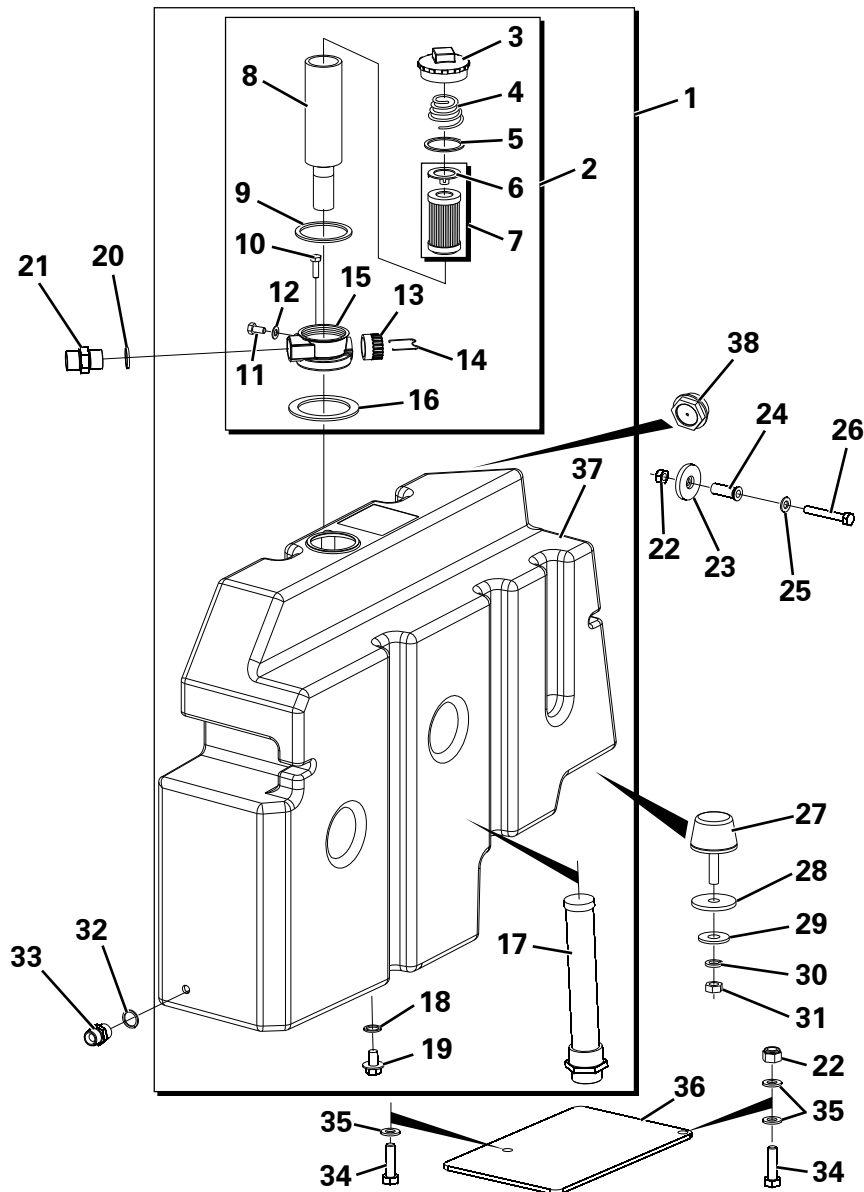

HYDRAULIC TANK ASSEMBLY

Item	Part No.	Description	Qty	U/M
* 1	T104211	HYDRAULIC TANK	1.0	EA
* 2	T54169	RETURN FILTER	1.0	EA
3	T52624	CAP	1.0	EA
4	T52625	SPRING	1.0	EA
5	T52626	SEAL	1.0	EA
6	T52627	FILTER CLIP	1.0	EA
7	T52286	HYDRAULIC ELEMENT	1.0	EA
* 8	T54183	LOWER CASING	1.0	EA
9	T52629	SEAL	1.0	EA
* 10	T52441	BOLT	1.0	EA
11	T52630	PLUG	1.0	EA
12	T52631	WASHER	1.0	EA
13	T52632	BREATHER CAP	1.0	EA
14	T52633	CLIP	1.0	EA
15	T52634	HEAD ASSEMBLY	1.0	EA
16	T52635	SEAL	1.0	EA
17	T102020	SUCTION STRAINER	1.0	EA
18	T52588	FIBRE WASHER	1.0	EA
19	T52282	DRAIN PLUG	1.0	EA