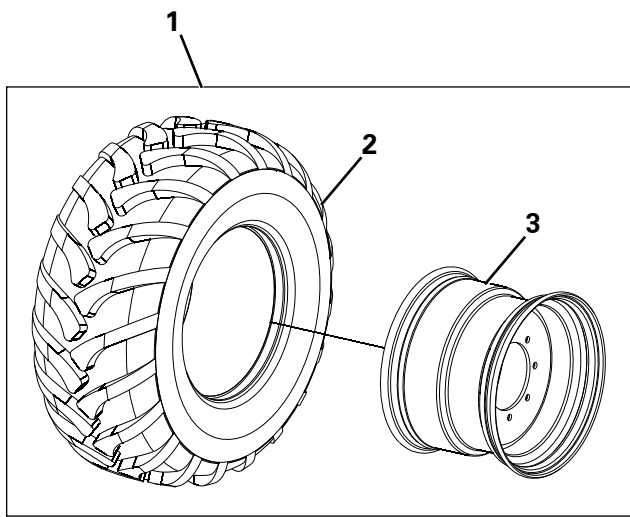

WHEEL ASSEMBLY (HI FLOAT)

Item	Part No.	Description	Qty	U/M
1	T102595	WHEEL ASSY HI-FLOAT	4.0	EA
2	T101494	TYRE	1.0	EA
3	T101481	WHEEL RIM	1.0	EA
4	T102364	CLAMP PLATE	4.0	EA
5	T102597	BOLT	8.0	EA