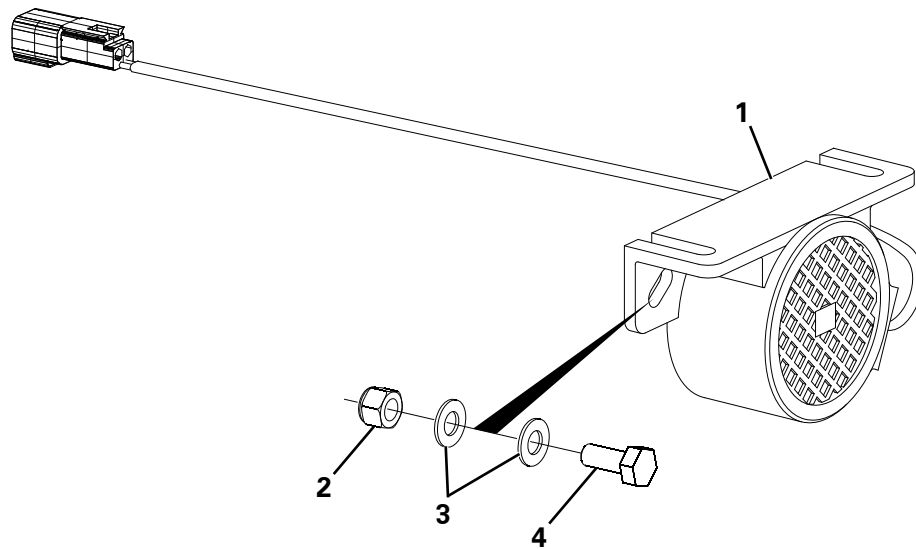

BROADBAND SOUND REVERSE ALARM

Item	Part No.	Description	Qty	U/M
1	T103520	BROADBAND SOUND REVERSE ALARM	1.0	EA
2	T13457	NYLOC NUT	2.0	EA
3	T12973	WASHER	4.0	EA
4	T7465	SET SCREW	2.0	EA