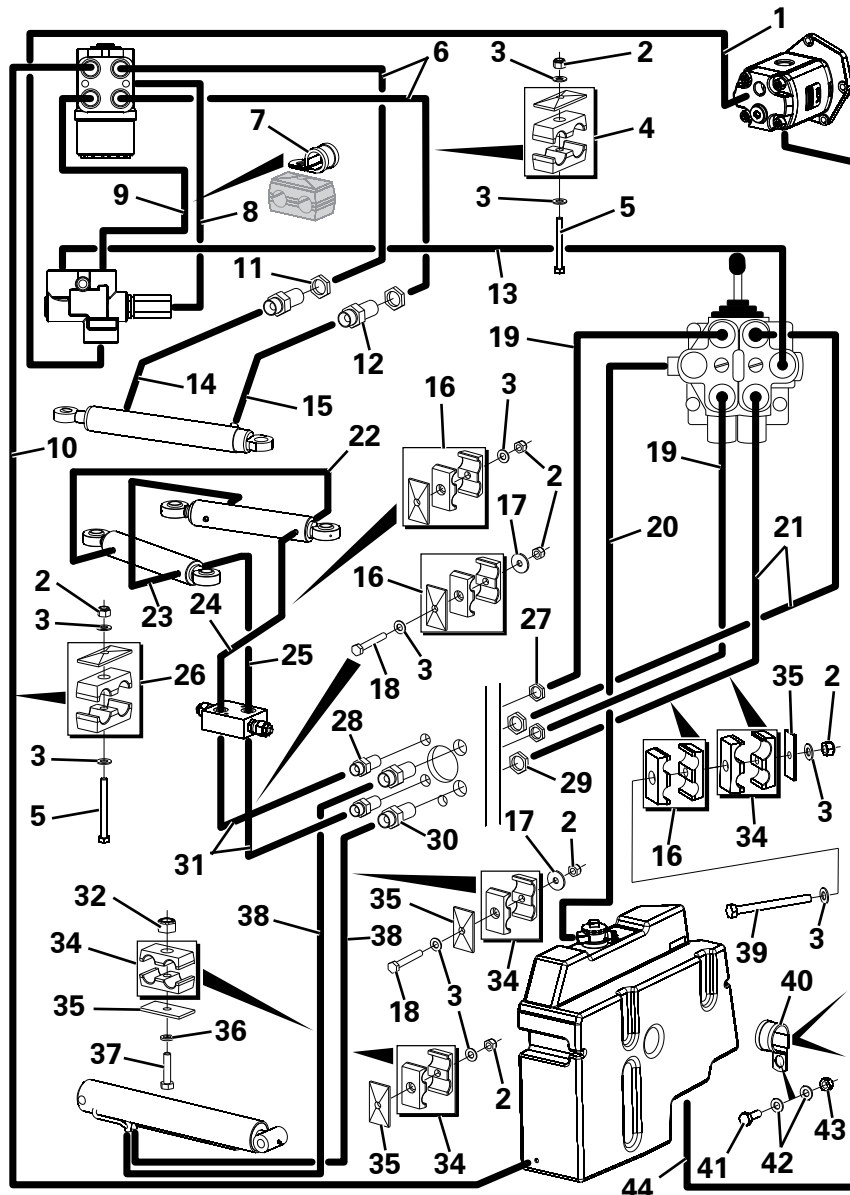

HYDRAULIC CIRCUIT

Item	Part No.	Description	Qty	U/M
23	T100189	HOSE	1.0	EA
24	T100188	HOSE	1.0	EA
25	T100187	HOSE	1.0	EA
26	T101042	PIPE CLAMP	1.0	EA
27	T52551	LOCKNUT	2.0	EA
28	T12483	ADAPTOR	2.0	EA
29	T52552	LOCKNUT	2.0	EA
30	T100392	ADAPTOR	2.0	EA
31	T100186	HOSE	2.0	EA
32	T14283	PHILIDAS NUT	1.0	EA
34	T102406	CLAMP	5.0	EA
35	T102170	CLAMP COVER PLATE	5.0	EA
36	T12972	SPRING WASHER	1.0	EA
37	T100353	BOLT	1.0	EA
38	T100185	HOSE	2.0	EA
39	T16496	BOLT	2.0	EA
40	T102178	`P`CLIP	2.0	EA
41	T20618	SET SCREW	2.0	EA
42	T10734	HEAVY DUTY WASHER	4.0	EA
43	T13064	PHILIDAS NUT	2.0	EA
* 44	T103533	SUCTION HOSE	1.0	EA