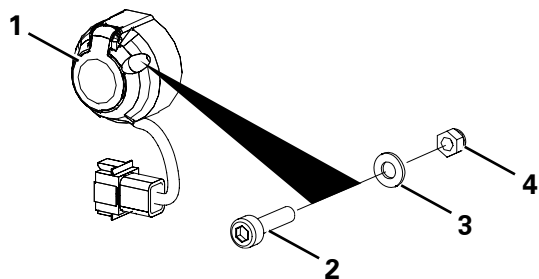

TRAILER SOCKET

Item	Part No.	Description	Qty	U/M
1	T102831	TRAILER SOCKET	1.0	EA
2	T19583	CAP HEAD SCREW	3.0	EA
3	T16612	WASHER	3.0	EA
4	T16613	NYLOC NUT	3.0	EA