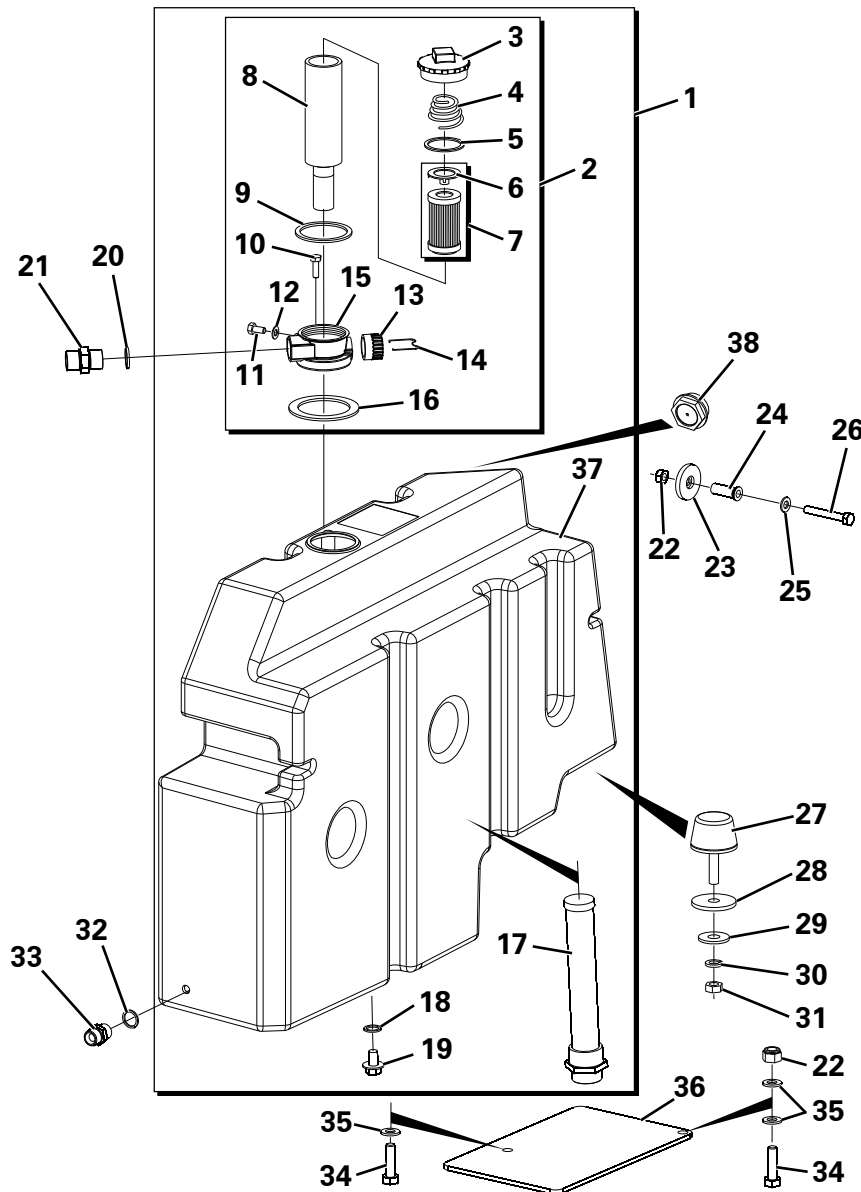

HYDRAULIC TANK ASSEMBLY

Item	Part No.	Description	Qty	U/M
20	T5594	DOWTY WASHER	1.0	EA
21	T8014	ADAPTOR	1.0	EA
22	T13064	PHILIDAS NUT	3.0	EA
23	T100323	RUBBER BACKED WASHER	2.0	EA
24	T100372	TANK SPACER	2.0	EA
25	T10734	HEAVY DUTY WASHER	2.0	EA
26	T17963	BOLT	2.0	EA
27	T100214	RUBBER BUFFER	2.0	EA
28	T8128	HEAVY DUTY WASHER	2.0	EA
29	T9345	HEAVY DUTY WASHER	2.0	EA
30	T12972	SPRING WASHER	2.0	EA
31	T9775	NUT	2.0	EA
32	T5596	DOWTY WASHER	1.0	EA
33	T13936	ADAPTOR	1.0	EA
34	T16505	SET SCREW	2.0	EA
35	T15819	WASHER	3.0	EA
36	T101023	TANK GUARD	1.0	EA
* 37	T54211	HYDRAULIC TANK (PLASTIC)	1.0	EA
* 38	T101085	LEVEL INDICATOR	1.0	EA