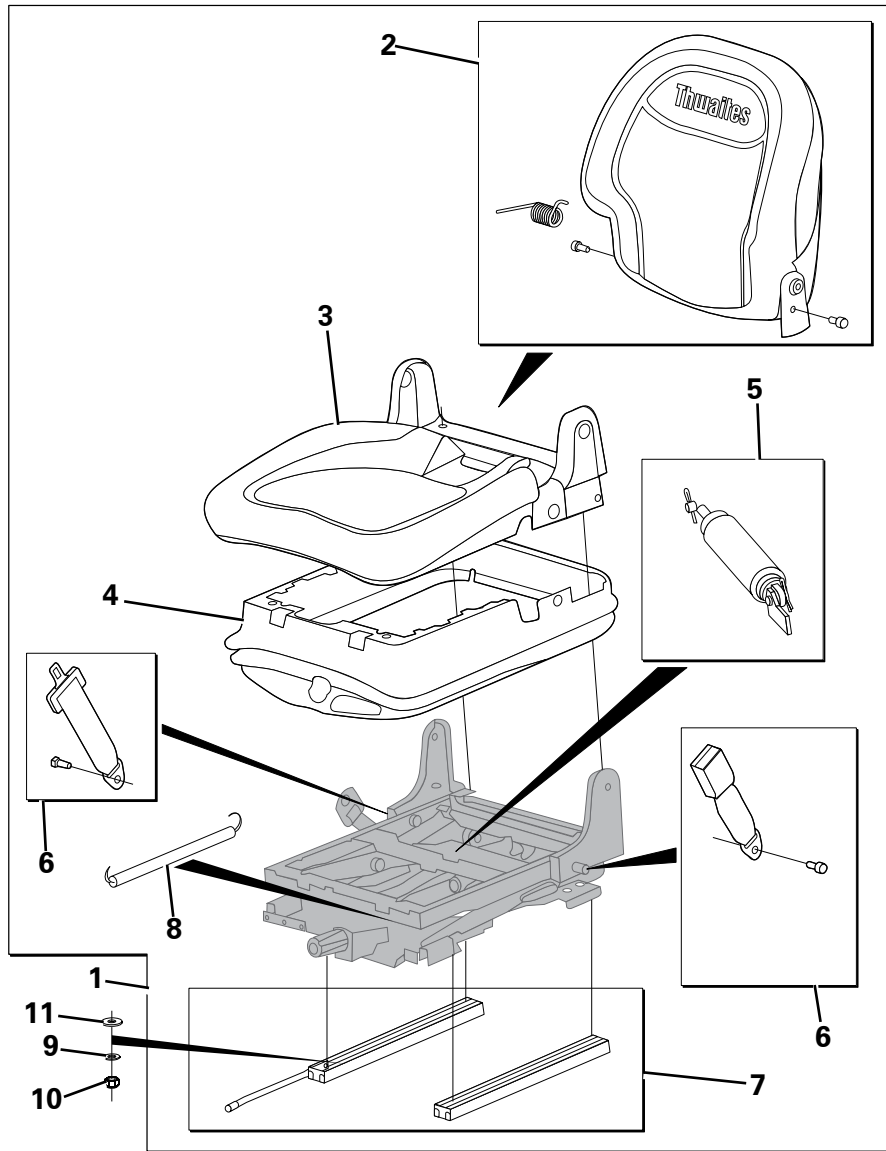

SEAT ASSEMBLY

Item	Part No.	Description	Qty	U/M
1	T102628	SEAT	1.0	EA
2	T53830	BACK CUSHION KIT	1.0	EA
3	T53831	SEAT CUSHION KIT	1.0	EA
4	T53845	BOOT	1.0	EA
5	T53832	DAMPER KIT	1.0	EA
*	T54307	SEATBELT KIT	1.0	EA
7	T53829	SLIDE RAIL ADJUSTER KIT	1.0	EA
8	T53886	TRANSFER ROD	1.0	EA
9	T12973	PLAIN WASHER	4.0	EA
10	T13457	NYLOC NUT	4.0	EA
11	T9345	HEAVY DUTY WASHER	4.0	EA