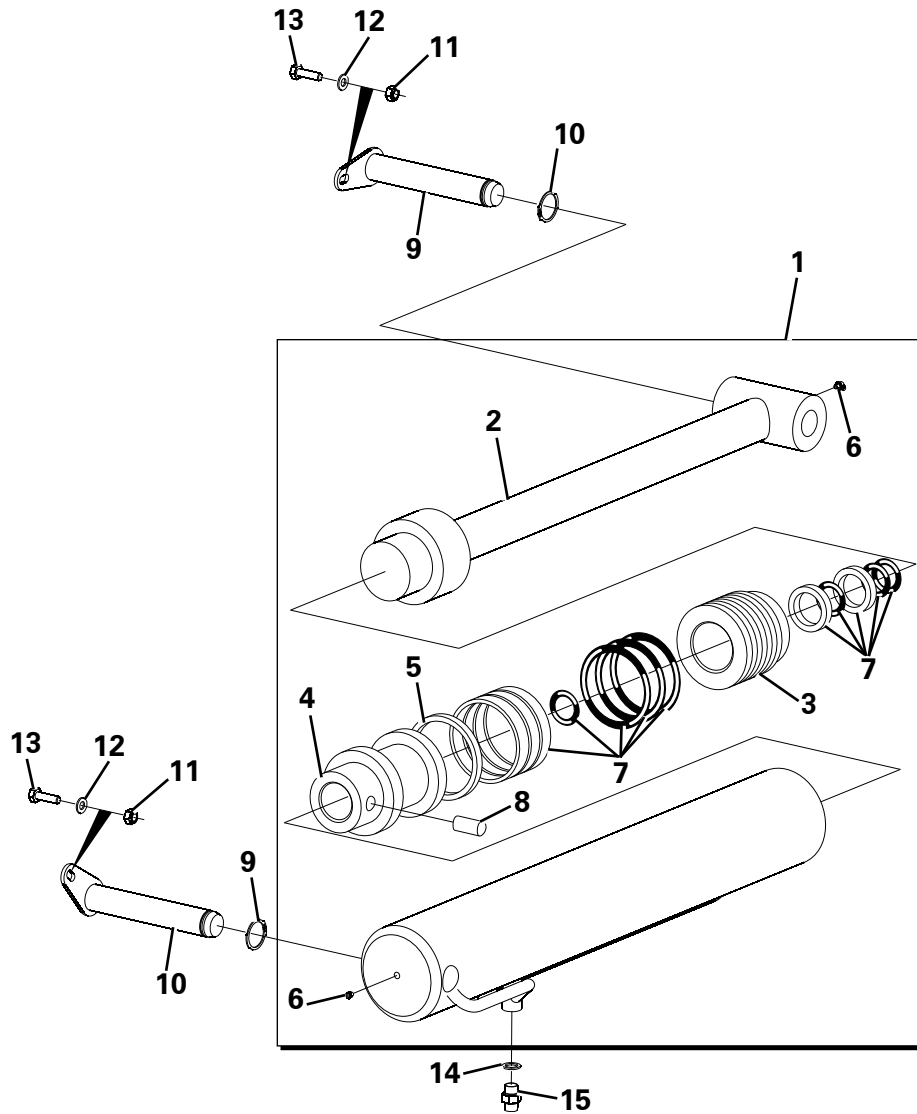

TIPPING RAM ASSEMBLY

Item	Part No.	Description	Qty	U/M
1	T102049	TIPPING RAM	1.0	EA
2	T53455	ROD ASSY	1.0	EA
3	T53458	GLAND	1.0	EA
4	T53459	PISTON HEAD	1.0	EA
5	T53456	SPACER	1.0	EA
6	T53445	GREASE NIPPLE	2.0	EA
7	T53457	SEAL KIT	1.0	EA
8	T53954	SET SCREW	1.0	EA
9	T100098	CIRCLIP	2.0	EA
10	T100089	TIPPING RAM PIN	2.0	EA
11	T13064	PHILIDAS NUT	2.0	EA
12	T10734	HEAVY DUTY WASHER	2.0	EA
13	T16505	SET SCREW	2.0	EA
14	T5637	DOWTY WASHER	2.0	EA
15	T13606	ADAPTOR	2.0	EA