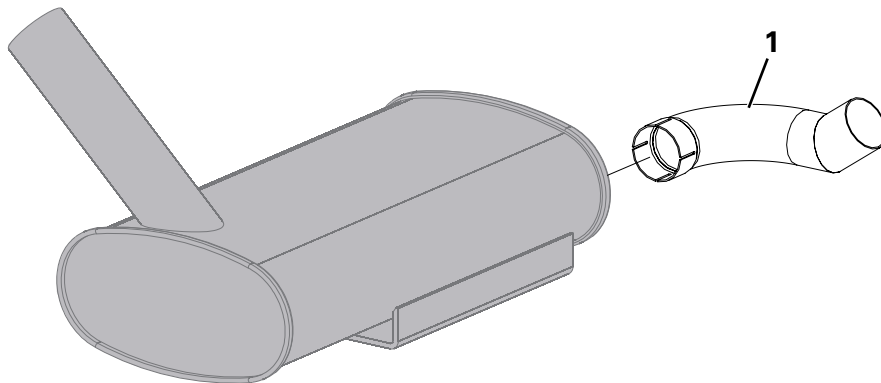

EXHAUST EXTENSION

Item	Part No.	Description	Qty	U/M
1	T102674	TAIL PIPE	1.0	EA