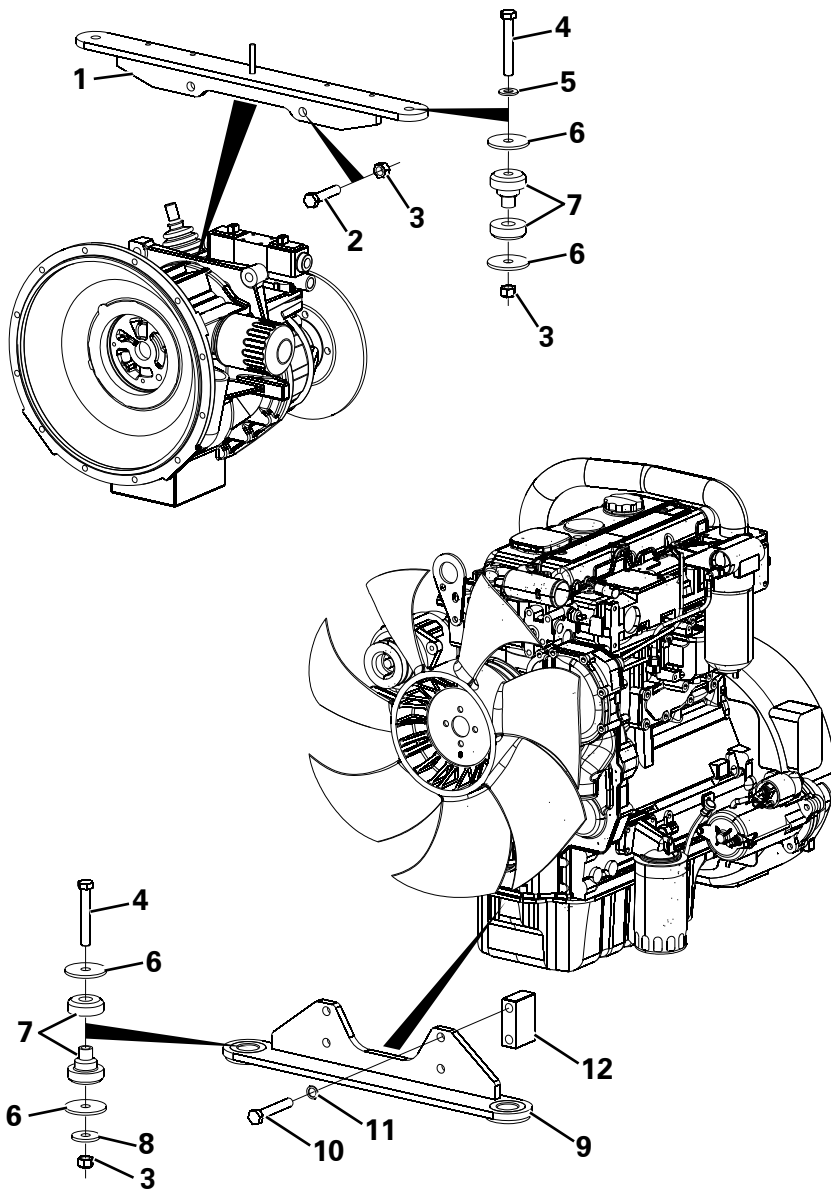

ENGINE AND GEARBOX MOUNTINGS

Item	Part No.	Description	Qty	U/M
1	T100114	GEARBOX MOUNTING	1.0	EA
2	T14908	BOLT	2.0	EA
3	T14910	PHILIDAS NUT	6.0	EA
4	T20615	BOLT	4.0	EA
5	T100867	WASHER	2.0	EA
6	T100303	PAD SPACER	8.0	EA
* 7	T104145	ENGINE MOUNTING	4.0	EA
8	T100815	HEAVY DUTY WASHER	2.0	EA
9	T101805	ENGINE MOUNTING	1.0	EA
10	T100352	BOLT	4.0	EA
11	T20699	SCHNORR WASHER	4.0	EA
12	T101806	SPACER BLOCK	2.0	EA