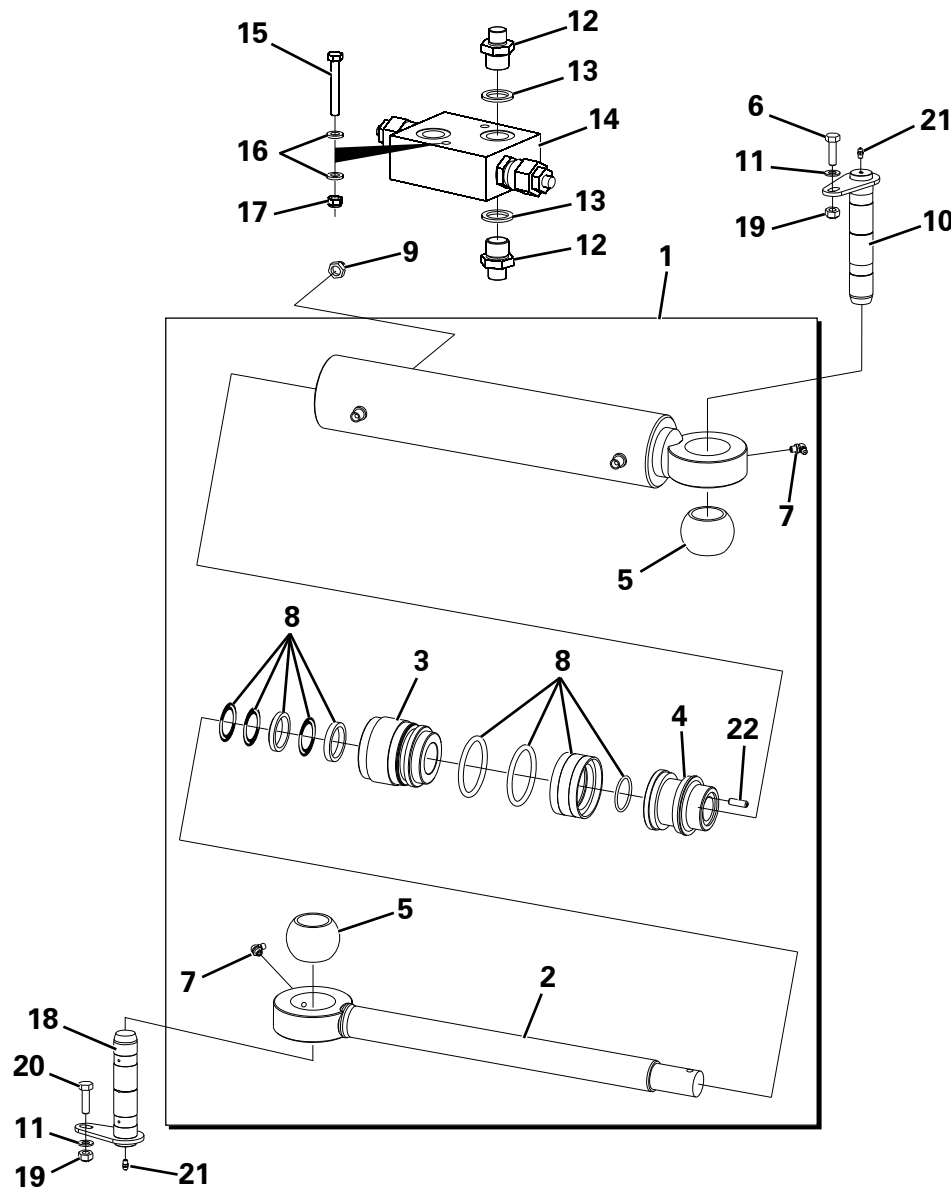

SLEW RAM ASSEMBLY

Item	Part No.	Description	Qty	U/M	
1	T102048	SLEW RAM	2.0	EA	
2	T53383	ROD ASSY	1.0	EA	
3	T53385	GLAND	1.0	EA	
4	T53386	PISTON HEAD	1.0	EA	
5	T53379	SPHERICAL BEARING	2.0	EA	
*	6	T12761	BOLT	2.0	EA
7	T53406	GREASE NIPPLE	2.0	EA	
8	T53384	SEAL KIT	1.0	EA	
9	T17556	BLANKING CAP	2.0	EA	
* 10	T104058	SLEW PIN	2.0	EA	
* 11	T10734	WASHER	4.0	EA	
12	T12118	ADAPTOR	4.0	EA	
13	T5637	DOWTY WASHER	4.0	EA	
14	T17882	DUEL CROSS LINE RELIEF VALVE	1.0	EA	
15	T100388	BOLT	2.0	EA	
16	T13911	WASHER	4.0	EA	
17	T16481	NYLOC NUT	2.0	EA	
* 18	T100361	PIVOT PIN	2.0	EA	
* 19	T13064	NUT	4.0	EA	
* 20	T16505	BOLT	2.0	EA	
* 21	T16586	GREASE NIPPLE	4.0	EA	
22	T54179	SET SCREW	1.0	EA