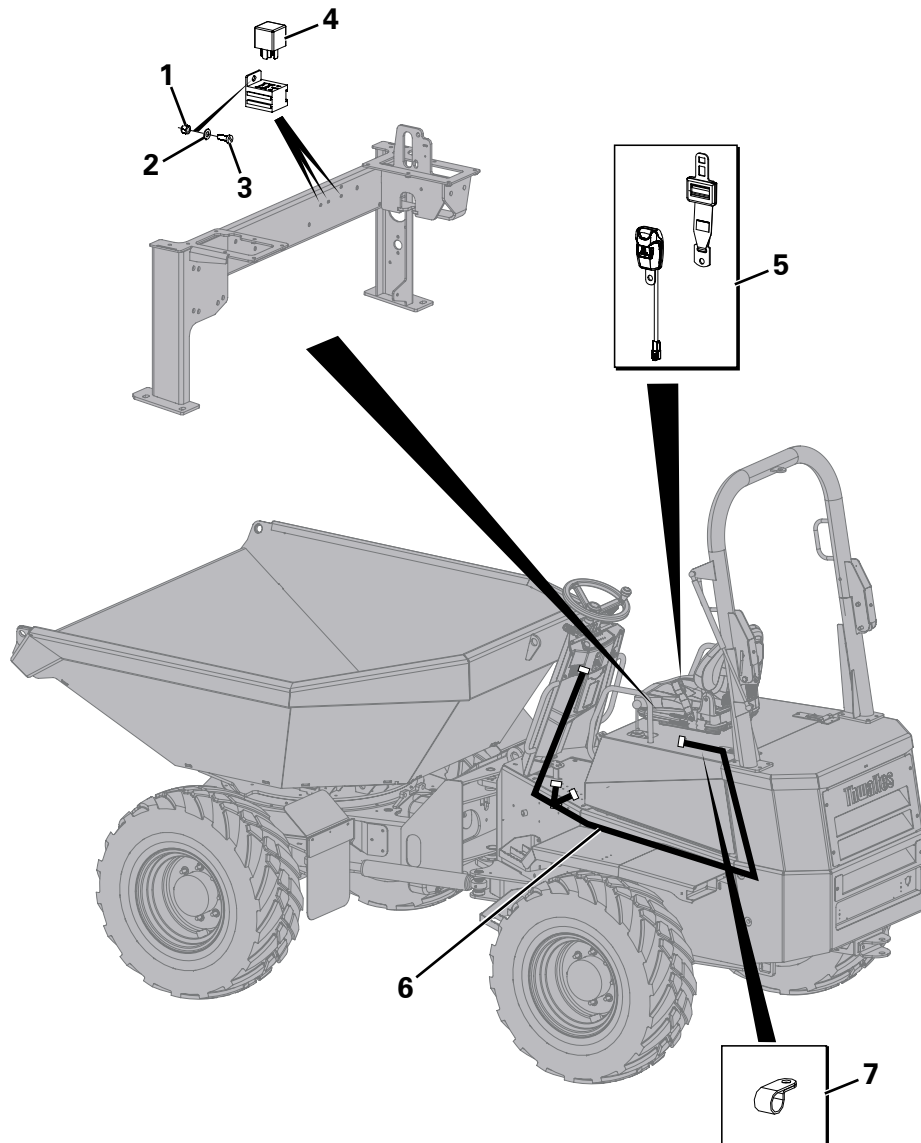

SEATBELT MOTION INHIBIT

Item	Part No.	Description	Qty	U/M
1	T16613	NYLOC NUT	3.0	EA
2	T16612	WASHER	3.0	EA
3	T16611	CHEESE HEAD SCREW	3.0	EA
4	T101129	RELAY	2.0	EA
5	T104477	SEATBELT	1.0	EA
6	T102377	MOTION INHIBIT HARNESS - POWERSHUTTLE	1.0	EA
	T104177	MOTION INHIBIT HARNESS - POWERSHIFT	1.0	EA
7	T9078	P CLIP	2.0	EA