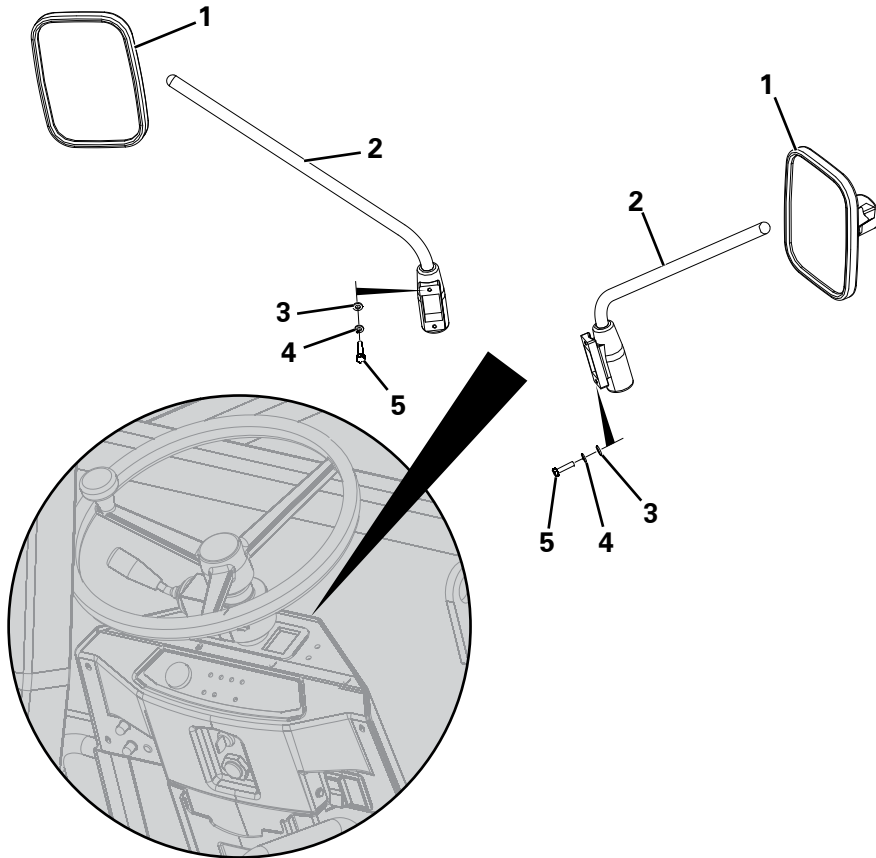

ROAD MIRRORS

Item	Part No.	Description	Qty	U/M
1	T102839	MIRROR HEAD	2.0	EA
2	T102838	ARM FOR WING MIRROR	2.0	EA
3	T6668	HEAVY DUTY WASHER	4.0	EA
4	T14837	SPRING WASHER	4.0	EA
5	T10917	SET SCREW	4.0	EA