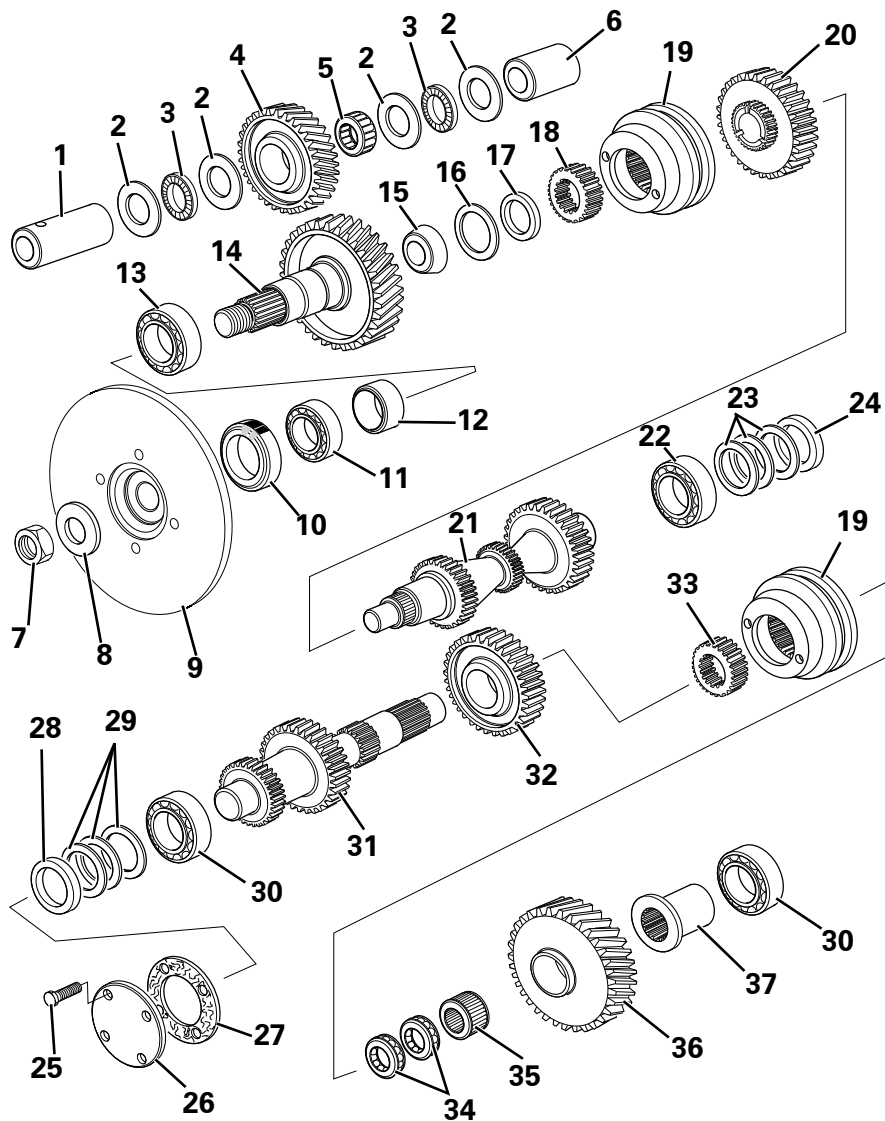

TRANSMISSION INTERNAL

Item	Part No.	Description	Qty	U/M
25	T50517	BOLT	4.0	EA
26	T52202	END COVER	1.0	EA
27	T51947	GASKET	1.0	EA
28	T51689	SPACER	1.0	EA
29	T51690	SHIM KIT	1.0	EA
30	T51688	TAPER ROLLER BEARING	2.0	EA
31	T54229	LAYSHAFT	1.0	EA
32	T54230	GEAR	1.0	EA
33	T2545	SLEEVE	1.0	EA
34	T2543	BEARING	2.0	EA
35	T2542	BEARING	1.0	EA
36	T2544	GEAR	1.0	EA
37	T2541	SPACER	1.0	EA