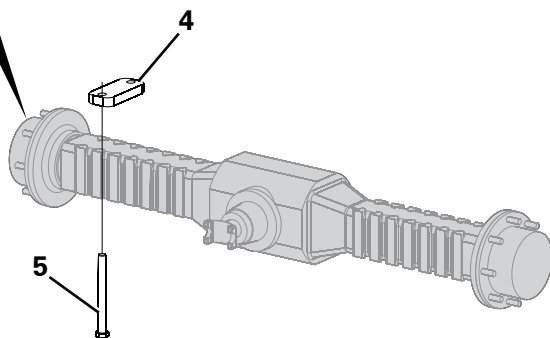

WHEEL ASSEMBLY (HI FLOAT) NOKIAN

Item	Part No.	Description	Qty	U/M
1	T102544	WHEEL ASSY HI-FLOAT	4.0	EA
2	T102543	TYRE	1.0	EA
3	T101481	WHEEL RIM	1.0	EA
4	T102364	CLAMP PLATE	4.0	EA
5	T102597	BOLT	8.0	EA