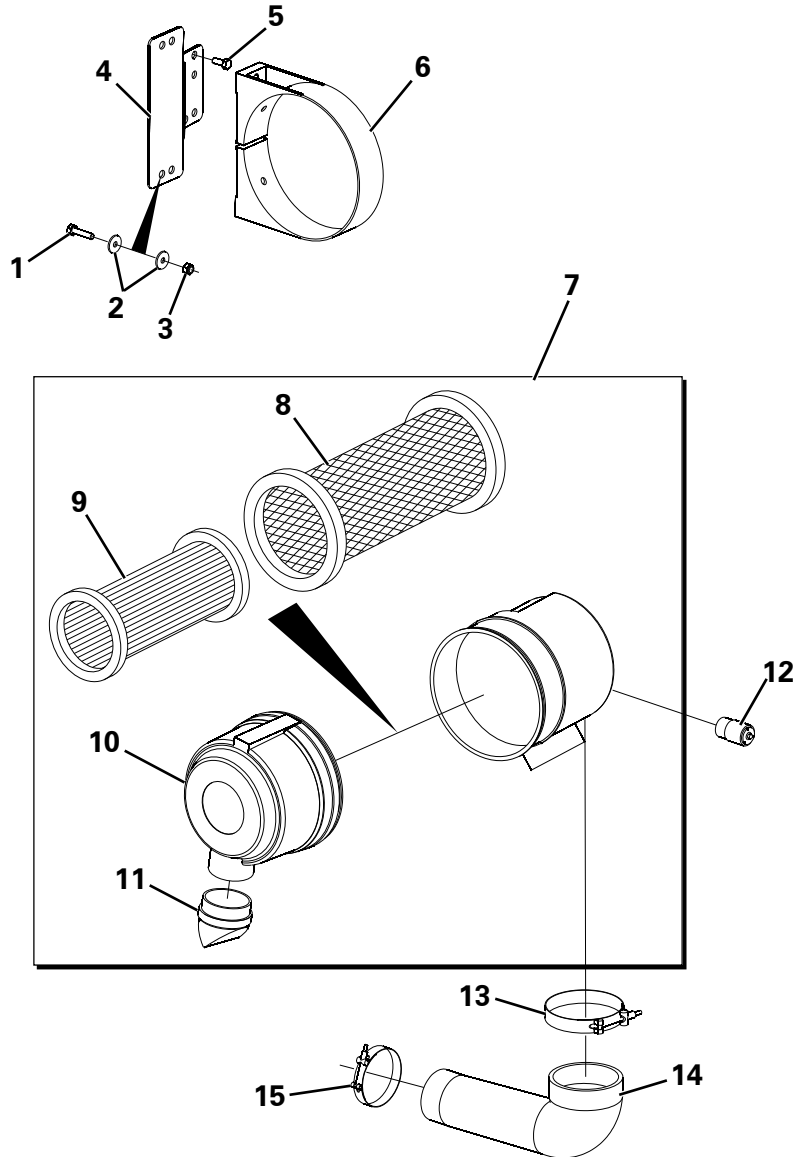

AIR CLEANER ASSEMBLY

Item	Part No.	Description	Qty	U/M
1	T14277	BOLT	2.0	EA
2	T9345	HEAVY DUTY WASHER	4.0	EA
3	T13457	NYLOC NUT	2.0	EA
4	T101845	AIR CLEANER MTG BRACKET	1.0	EA
5	T7465	SET SCREW	2.0	EA
6	T100008	BRACKET AIR CLEANER MTG	1.0	EA
7	T100007	AIR CLEANER	1.0	EA
8	T52556	OUTER AIR ELEMENT	1.0	EA
9	T52557	INNER AIR ELEMENT	1.0	EA
10	T52558	DUST BOWL	1.0	EA
11	T52559	VAC VALVE	1.0	EA
12	T102183	RESTRICTION INDICATOR	1.0	EA
13	T52554	T BOLT CLAMP	1.0	EA
14	T102022	MOULDED RUBBER ELBOW	1.0	EA
15	T102182	T BOLT CLAMP	1.0	EA