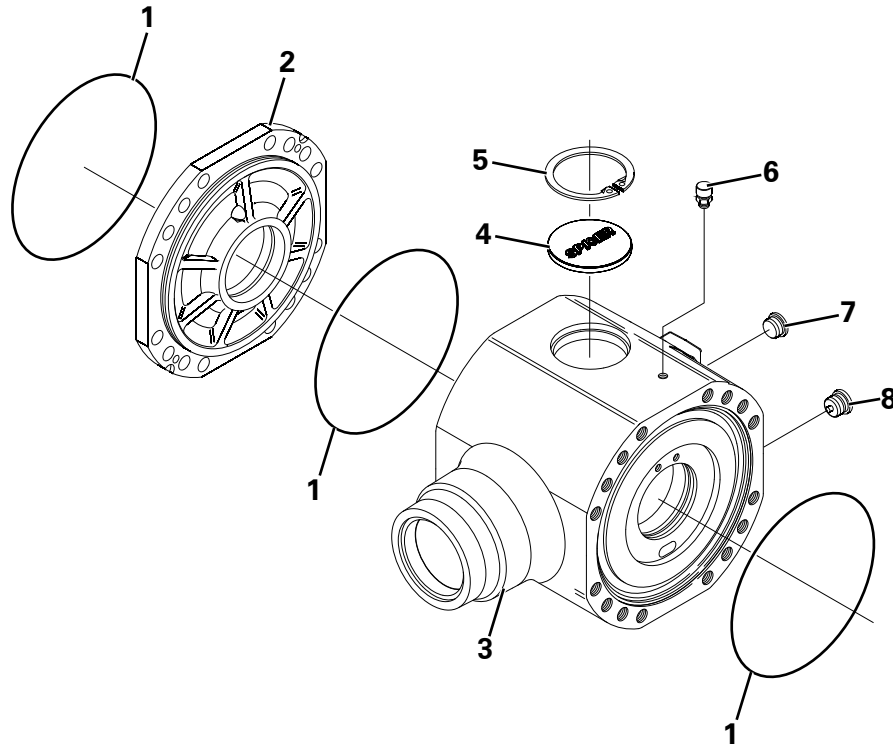

AXLE - CENTRAL HOUSING

Item	Part No.	Description	Qty	U/M
1	T53528	'O' RING	3.0	EA
2	T53660	INTERMEDIATE COVER	1.0	EA
3	T53662	HOUSING	1.0	EA
4	T53709	PLUG	1.0	EA
5	T53543	CIRCLIP	1.0	EA
6	T53661	VENT	1.0	EA
7	T53663	PLUG	1.0	EA
8	T53664	MAGNET PLUG	1.0	EA