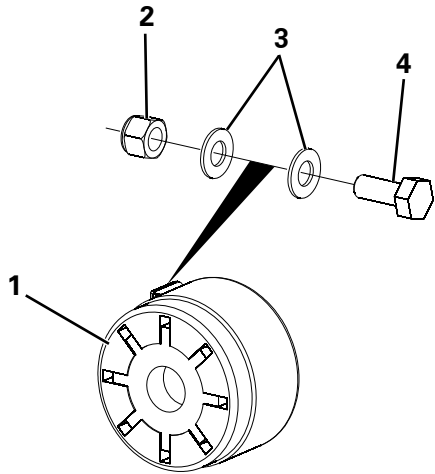

REVERSE ALARM

Item	Part No.	Description	Qty	U/M
1	T101887	REVERSE ALARM	1.0	EA
2	T13457	NYLOC NUT	1.0	EA
3	T12973	WASHER	2.0	EA
4	T7465	SET SCREW	1.0	EA