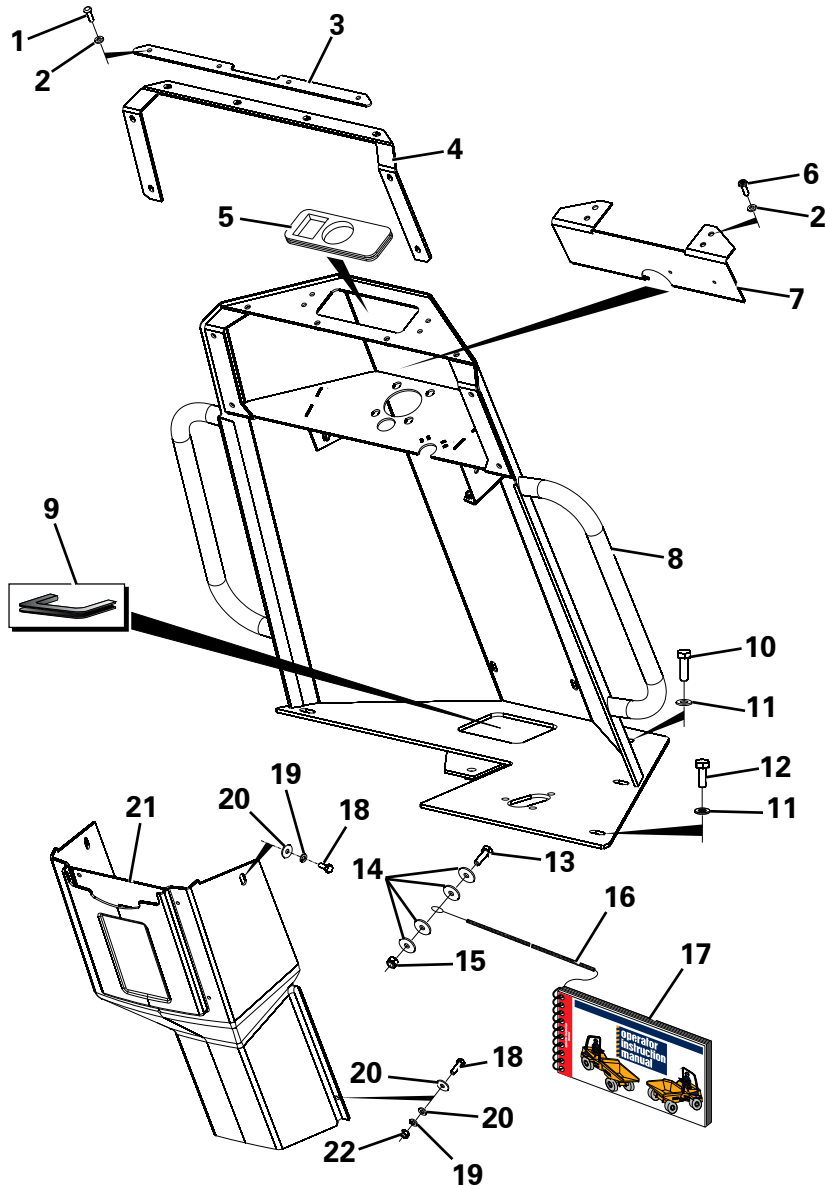

LEG GUARD ASSEMBLY

Item	Part No.	Description	Qty	U/M
1	T100315	DOME HEAD SCREW	4.0	EA
2	T13911	WASHER	8.0	EA
3	T100506	CLAMPING STRIP	1.0	EA
4	T100320	SEALING GASKET	1.0	EA
5	T100355	STEERING COLUMN GROMMET	1.0	EA
6	T16492	PAN HEAD SCREW	4.0	EA
7	T100540	SPLASH GUARD	1.0	EA
8	T100080	LEG GUARD ASSY	1.0	EA
9	T52795	E J TRIM	1.0	EA
10	T16500	SET SCREW	2.0	EA
11	T10734	HEAVY DUTY WASHER	5.0	EA
12	T20618	SET SCREW	3.0	EA
13	T12694	SET SCREW	1.0	EA
14	T9345	HEAVY DUTY WASHER	4.0	EA
15	T13457	NYLOC NUT	1.0	EA
16	T100699	RETAINING CABLE	1.0	EA
17	T103220	OPERATOR BOOK	1.0	EA
18	T16477	SET SCREW	4.0	EA
19	T14837	SPRING WASHER	4.0	EA
20	T15830	HEAVY DUTY WASHER	6.0	EA
21	T100159	INNER LEG GUARD	1.0	EA
22	T10431	NUT	2.0	EA