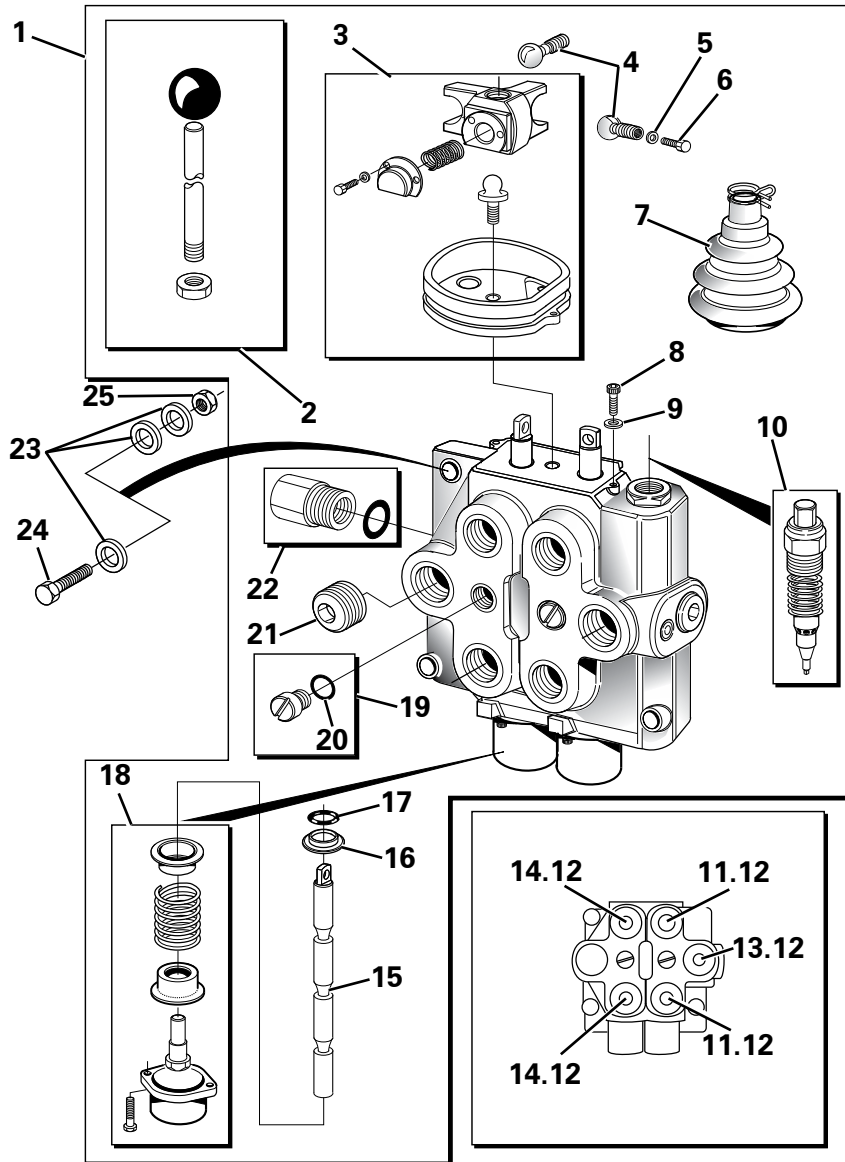

DASH PANEL ASSEMBLY

Item	Part No.	Description	Qty	U/M
1	T100315	DOME HEAD SCREW	4.0	EA
2	T13911	WASHER	4.0	EA
3	T102851	DASHPANEL ASSY	1.0	EA
4	T52302	HORN PUSH	1.0	EA
5	T52308	CONSOLE DECAL	1.0	EA
6	T102847	DASH PANEL	1.0	EA
7	T102845	CIRCUIT BREAKER 18AMP	2.0	EA
8	T102846	CIRCUIT BREAKER SPLASHGUARD	2.0	EA
9	T52448	MOUNTING PANEL GASKET	1.0	EA
10	T52446	SWITCH MOUNTING PANEL	2.0	EA
11	T52304	SWITCH BLANK SEAL	2.0	EA
12	T52303	SWITCH BLANK	1.0	EA
13	T52445	BEACON SWITCH	1.0	EA
14	T102044	PANEL HARNESS	1.0	EA
15	T102451	IGNITION SWITCH	1.0	EA
16	T50479	STARTER SWITCH KEY	1.0	EA
18	T100902	BUZZER	1.0	EA
19	T101135	SCREW	4.0	EA
20	T101128	LED MODULE	1.0	EA
21	T52447	BLANKING GROMMET	4.0	EA
22	T101134	SCREW	4.0	EA
23	T101129	RELAY	2.0	EA
24	T102061	BLANKING GROMMET	2.0	EA
25	T102459	IGNITION SWITCH BACKING PLATE	1.0	EA
26	T102065	DIODE PACK SINGLE	1.0	EA

STEERING ASSEMBLY

Item	Part No.	Description	Qty	U/M
1	T100496	STEERING WHEEL & CAP	1.0	EA
2	T53958	SPINNER KNOB	1.0	EA
3	T53959	CENTRE CAP	1.0	EA
4	T53853	NUT	1.0	EA
5	T6765	WASHER	1.0	EA
6	T19611	COLUMN SWITCH CLAMP	1.0	EA
7	T19583	SOCKET HEAD CAP SCREW	2.0	EA
8	T100019	COLUMN SWITCH	1.0	EA
9	T100387	SPRING WASHER	1.0	EA
* 10	T105067	STEERING COLUMN	1.0	EA
11	T20618	SET SCREW	4.0	EA
12	T13362	SPRING WASHER	4.0	EA
13	T15819	WASHER	4.0	EA
14	T102574	STEERING ORBITROL	1.0	EA
	T54170	SEAL KIT	1.0	EA
15	T10940	DOWTY WASHER	2.0	EA
16	T10847	ADAPTOR	2.0	EA
17	T5596	DOWTY WASHER	7.0	EA
18	T13936	ADAPTOR	5.0	EA
19	T100465	ADAPTOR	2.0	EA
20	T19429	LOAD SENSING VALVE	1.0	EA
* 22	T12973	WASHER	4.0	EA
24	T53413	GAITER	1.0	EA
* 25	T17157	BOLT	1.0	EA
* 26	T12972	SPRING WASHER	1.0	EA
* 27	T9345	HEAVY DUTY WASHER	1.0	EA
* 28	T14277	BOLT	2.0	EA
* 29	T13457	NYLOC NUT	2.0	EA
* 30	T104983	PRIORITY VALVE PLATE	1.0	EA