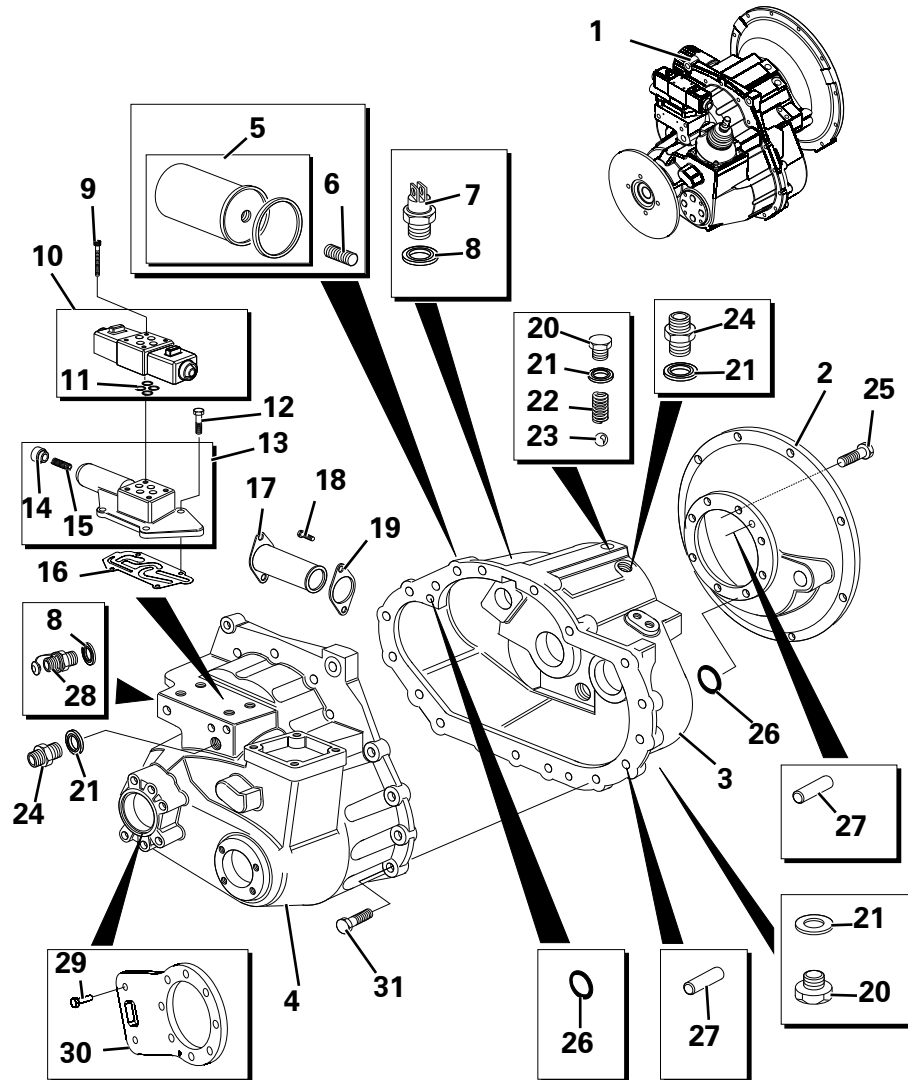

TRANSMISSION - EXTERNAL

Item	Part No.	Description	Qty	U/M
* 1	T103201	GEARBOX	1.0	EA
2	T52642	FLYWHEEL HOUSING	1.0	EA
3	T54394	FRONT CASING	1.0	EA
4	T53436	CASE	1.0	EA
5	T52450	TRANSMISSION OIL FILTER	1.0	EA
6	T51630	FILTER ADAPTOR	1.0	EA
7	T50349	OIL PRESSURE SWITCH	1.0	EA
8	T2604	SEAL	2.0	EA
9	T50570	CAP SCREW	4.0	EA
10	T50512	SOLENOID VALVE	1.0	EA
11	T51877	SEAL KIT	1.0	EA
12	T50345	BOLT	4.0	EA
13	T54114	ADAPTOR BLOCK ASSEMBLY	1.0	EA
14	T51606	PLUG	1.0	EA
15	T51607	SPRING	1.0	EA
16	T2599	GASKET	1.0	EA
17	T2608	SUCTION STRAINER	1.0	EA
18	T50344	BOLT	2.0	EA
19	T2602	GASKET	1.0	EA
20	T2612	PLUG	3.0	EA
21	T2613	SEAL	5.0	EA
22	T2611	SPRING	1.0	EA
23	T2610	BALL	2.0	EA
24	T1928	ADAPTOR	2.0	EA
25	T50593	SCREW	12.0	EA
26	T53025	'O' RING	2.0	EA
27	T50339	DOWEL	4.0	EA
28	T50511	PRESSURE POINT	1.0	EA
29	T2256	BOLT	7.0	EA
30	T102381	CALIPER MTG PLATE	1.0	EA
31	T51691	SET SCREW	18.0	EA