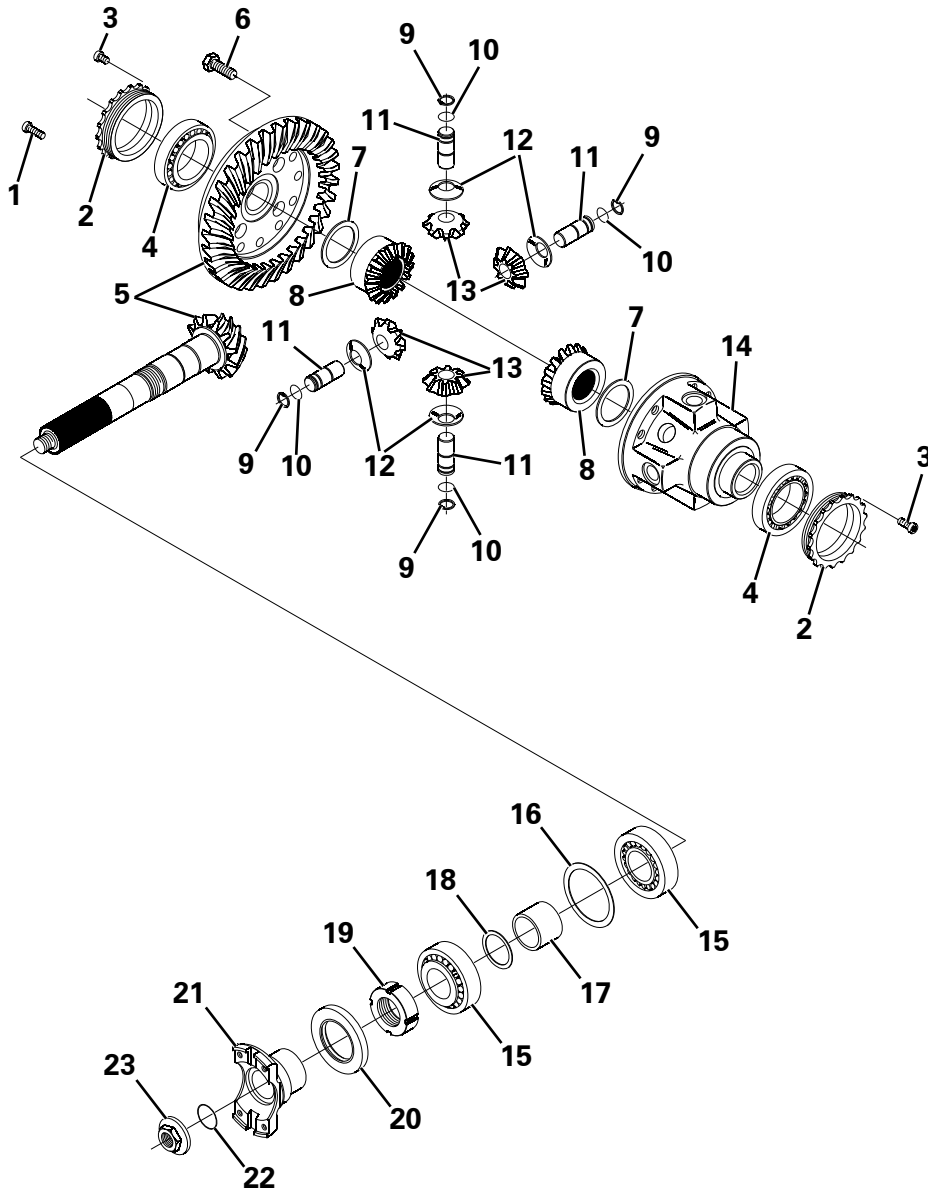

AXLE - DIFFERENTIAL

Item	Part No.	Description	Qty	U/M
1	T53602	CYLINDER BOLT	4.0	EA
2	T53672	RING NUT	2.0	EA
3	T53607	CYLINDER BOLT	2.0	EA
4	T53557	TAPER ROLLER BEARING	2.0	EA
5	T53673	BEVEL GEAR SET	1.0	EA
6	T53617	BOLT	12.0	EA
7	T53669	FRICTION WASHER	2.0	EA
8	T53667	DIFFERENTIAL SIDE GEAR	2.0	EA
9	T53542	CIRCLIP	4.0	EA
10	T53547	CIRCLIP	4.0	EA
11	T53668	PIN	4.0	EA
12	T53670	FRICTION WASHER	4.0	EA
13	T53666	DIFFERENTIAL PINION	4.0	EA
14	T53665	DIFFERENTIAL CARRIER	1.0	EA
15	T53559	TAPER ROLLER BEARING	2.0	EA
16	T53576	SHIM	A/R	EA
	T53577	SHIM	A/R	EA
	T53582	SHIM	A/R	EA
	T53583	SHIM	A/R	EA
17	T53671	SPACER	1.0	EA
18	T53584	SHIM	A/R	EA
	T53585	SHIM	A/R	EA
	T53586	SHIM	A/R	EA
	T53587	SHIM	A/R	EA
19	T53775	RING NUT	1.0	EA
20	T53522	SEAL	1.0	EA
21	T53676	FLANGE	1.0	EA
22	T53536	'O' RING	1.0	EA
23	T53763	NUT	1.0	EA