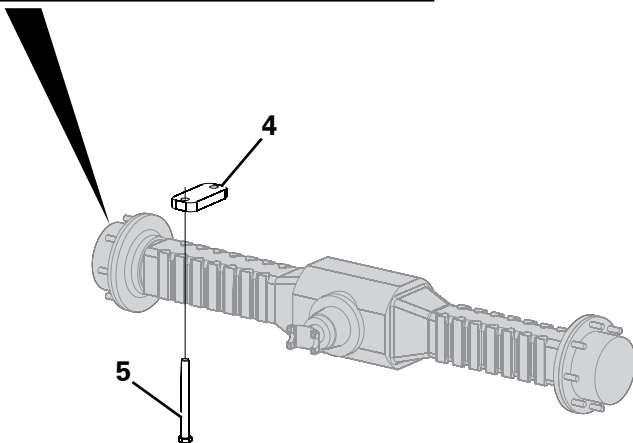

WHEEL ASSEMBLY (HI FLOAT)

Item	Part No.	Description	Qty	U/M
1	T102595	WHEEL ASSY HI-FLOAT	4.0	EA
2	T101494	TYRE	1.0	EA
3	T101481	WHEEL RIM	1.0	EA
4	T102364	CLAMP PLATE	4.0	EA
5	T102597	BOLT	8.0	EA

WHEEL ASSEMBLY (HI FLOAT) NOKIAN