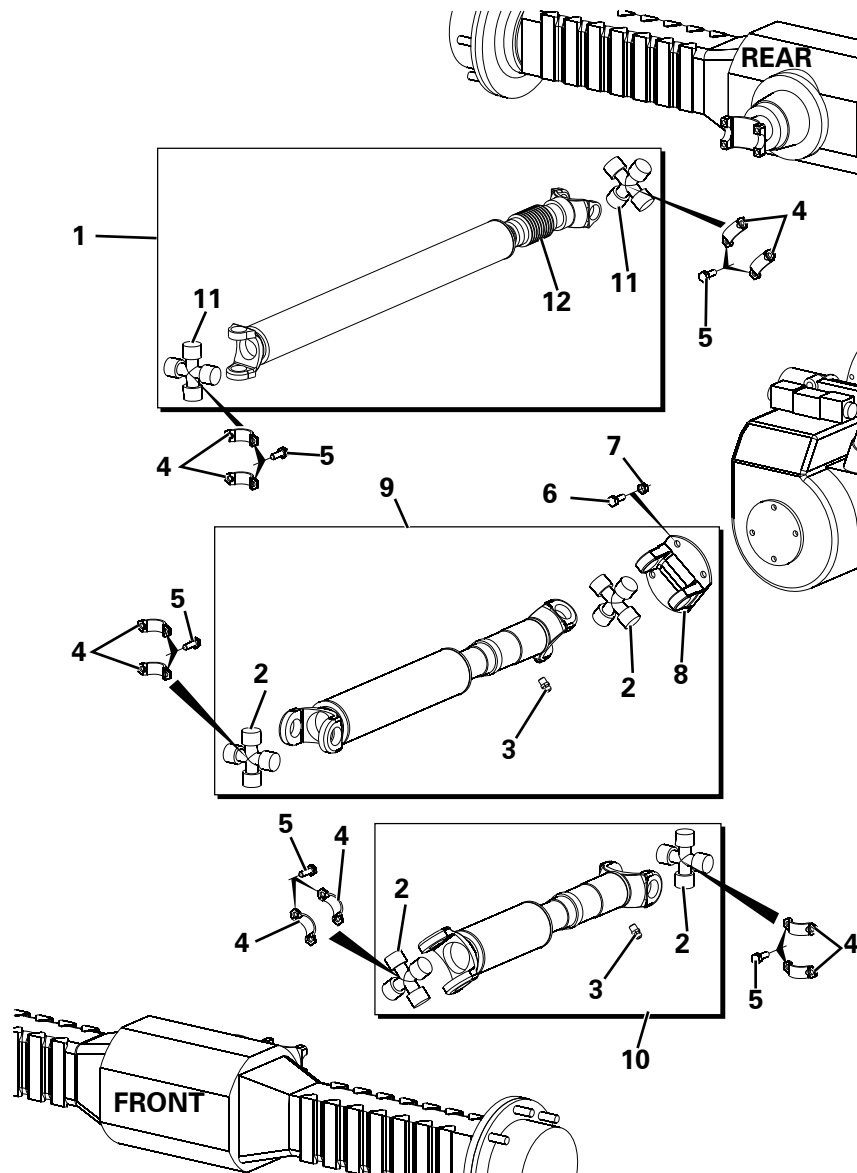

PROPSHAFTS

Item	Part No.	Description	Qty	U/M
* 1	T104164	PROPSHAFT REAR	1.0	EA
* 2	T50475	U/J KIT	4.0	EA
* 3	T13454	GREASE NIPPLE	2.0	EA
4	T14130	JOINT STRAP	10.0	EA
5	T14131	CLAMP BOLT	20.0	EA
6	T11313	PROPSHAFT BOLT	4.0	EA
7	T11345	PHILIDAS NUT	4.0	EA
8	T50476	FLANGE	1.0	EA
9	T100004	PROPSHAFT TOP	1.0	EA
10	T17485	PROPSHAFT FRONT	1.0	EA
* 11	T54212	U/J KIT	2.0	EA
* 12	T54213	GAITER KIT	1.0	EA