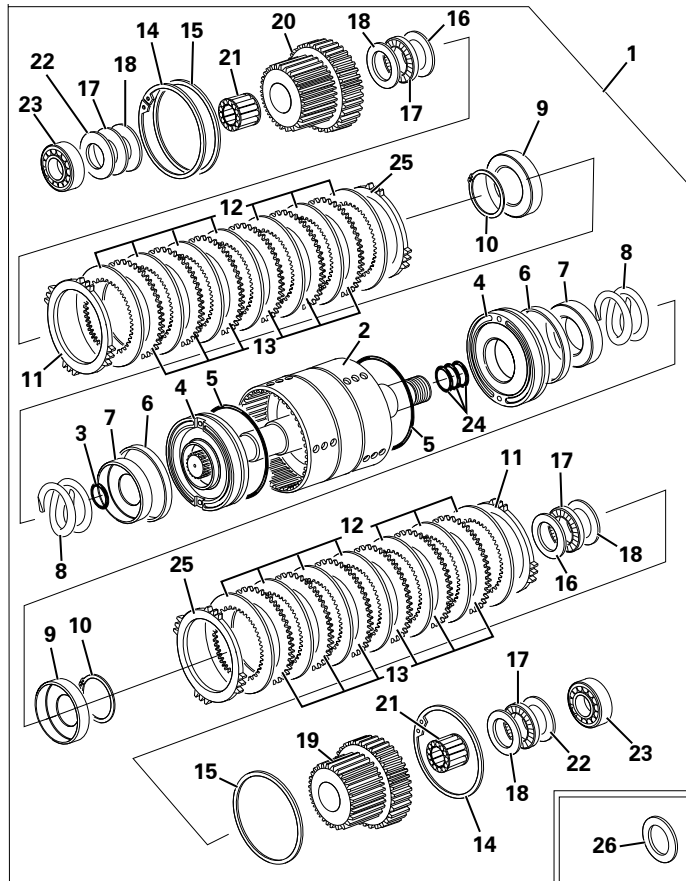

MODIFIED AND ADDITIONAL PARTS

Old Part No. Qty Description Page Item Prefix Issue New Part No.

TRANSMISSION REVERSE UNIT

Item	Part No.	Description	Qty	U/M
1	T51592	REVERSER ASSY	1.0	EA
2	T51954	CLUTCH HOUSING	1.0	EA
3	T1725	'O' RING	2.0	EA
4	T51950	PISTON	2.0	EA
5	T2498	O RING	2.0	EA
6	T50316	LINER	2.0	EA
7	T1722	OIL BAFFLE	2.0	EA
8	T1711	SPRING	2.0	EA
9	T1723	SPRING RETAINER	2.0	EA
10	T1710	CIRCLIP	2.0	EA
11	T50318	PRESSURE PLATE	2.0	EA
12	T2503	FRICITION PLATE	12.0	EA
13	T1720	COUNTER PLATE	10.0	EA
14	T1709	CIRCLIP	2.0	EA
15	T50317	SHIM	A/R	EA
16	T52152	THRUST WASHER	2.0	EA
17	T2513	THRUST BEARING	4.0	EA
18	T2512	THRUST WASHER	4.0	EA
19	T1715	GEAR & PLATE ASSY	1.0	EA
20	T1716	GEAR & PLATE ASSY	1.0	EA
21	T2510	BEARING	2.0	EA
22	T2514	THRUST WASHER	2.0	EA
23	T51683	TAPER ROLLER BEARING	2.0	EA
24	T2516	SEAL RING	4.0	EA
25	T52252	PRESSURE PLATE	2.0	EA
26	T51685	SHIM KIT	1.0	EA