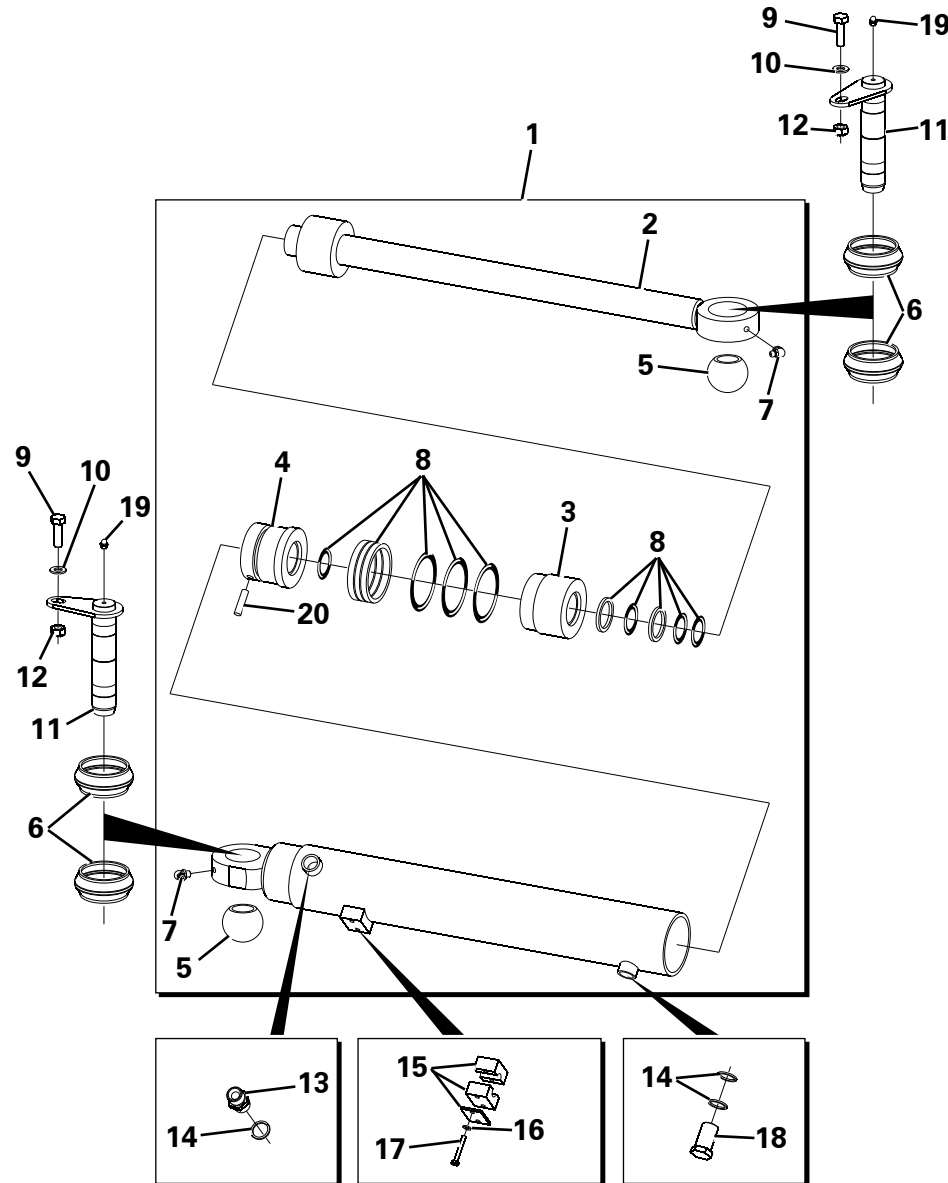

STEERING RAM ASSEMBLY

Item	Part No.	Description	Qty	U/M
1	T102135	STEERING RAM	1.0	EA
2	T53460	ROD ASSY	1.0	EA
3	T53449	GLAND	1.0	EA
4	T53450	PISTON HEAD	1.0	EA
5	T53447	SPHERICAL BEARING	2.0	EA
6	T101038	RAM DUST SEAL	4.0	EA
7	T53406	GREASE NIPPLE	2.0	EA
8	T53448	SEAL KIT	1.0	EA
9	T16505	SET SCREW	2.0	EA
10	T10734	HEAVY DUTY WASHER	2.0	EA
11	T100361	PIVOT PIN	2.0	EA
12	T13064	PHILIDAS NUT	2.0	EA
13	T13936	ADAPTOR	1.0	EA
14	T5596	DOWTY WASHER	3.0	EA
* 15	T101040	PIPE CLAMP	1.0	EA
16	T10418	SHAKEPROOF WASHER	2.0	EA
17	T17155	BOLT	2.0	EA
18	T52641	BANJO BOLT	1.0	EA
19	T16586	GREASE NIPPLE	2.0	EA
20	T54413	SET SCREW	1.0	EA