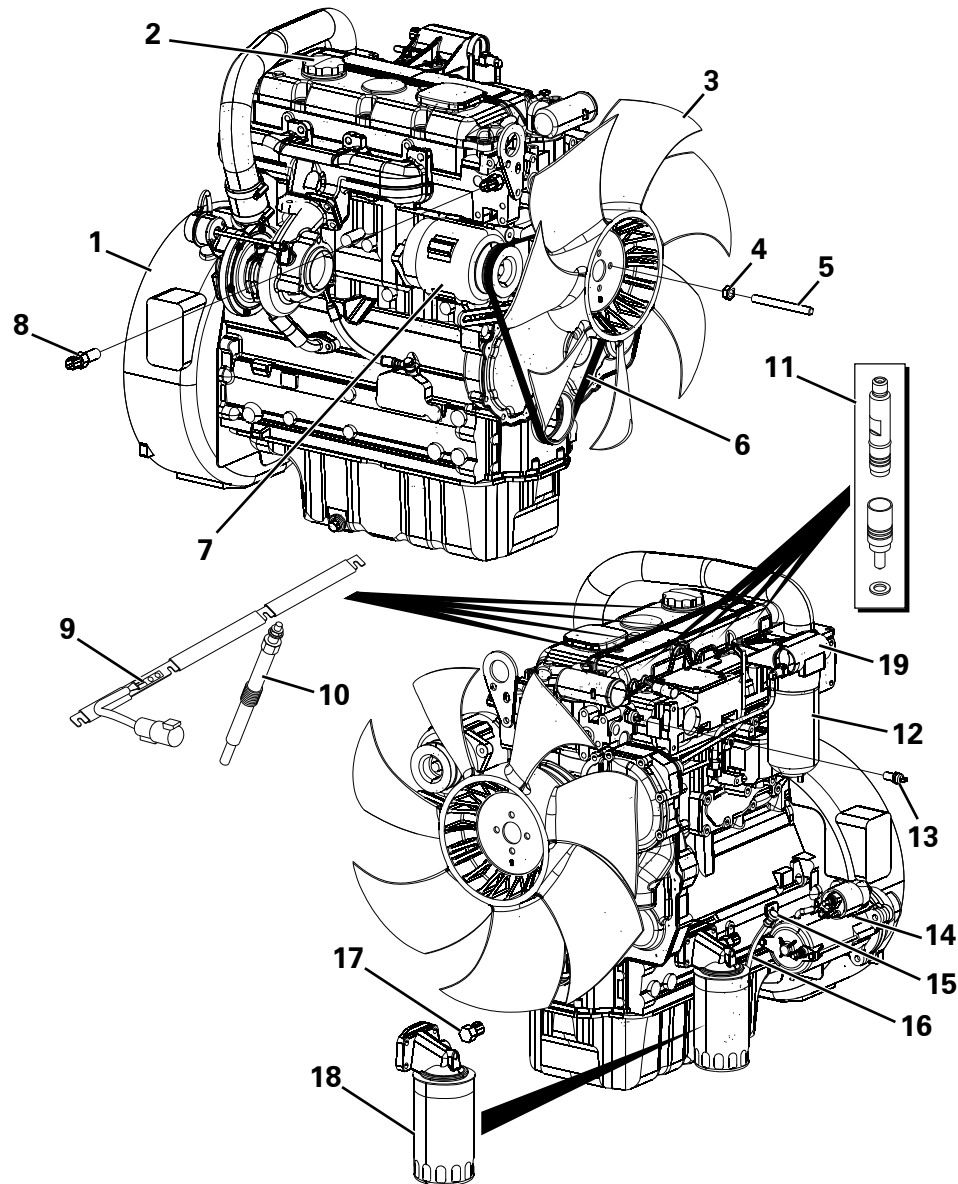

ENGINE & ACCESSORIES

Item	Part No.	Description	Qty	U/M
* 1	T104370	ENGINE	1.0	EA
2	T52575	OIL FILLER CAP	1.0	EA
3	T53423	FAN	1.0	EA
4	T52569	NUT	4.0	EA
5	T53424	STUD	4.0	EA
6	T53419	FANBELT	1.0	EA
7	T53425	ALTERNATOR	1.0	EA
8	T53429	WATER TEMPERATURE SENDER	1.0	EA
9	T53966	BAR	1.0	EA
10	T53426	GLOW PLUG	1.0	EA
11	T53850	ATOMISER	4.0	EA
12	T53279	FUEL FILTER	1.0	EA
13	T53418	SENDER	1.0	EA
14	T53890	STARTER MOTOR	1.0	EA
15	T53420	DIPSTICK	1.0	EA
16	T53421	DIPSTICK TUBE	1.0	EA
17	T53428	OIL PRESSURE SWITCH	1.0	EA
18	T53422	OIL FILTER	1.0	EA
19	T54293	LIFT PUMP	1.0	EA