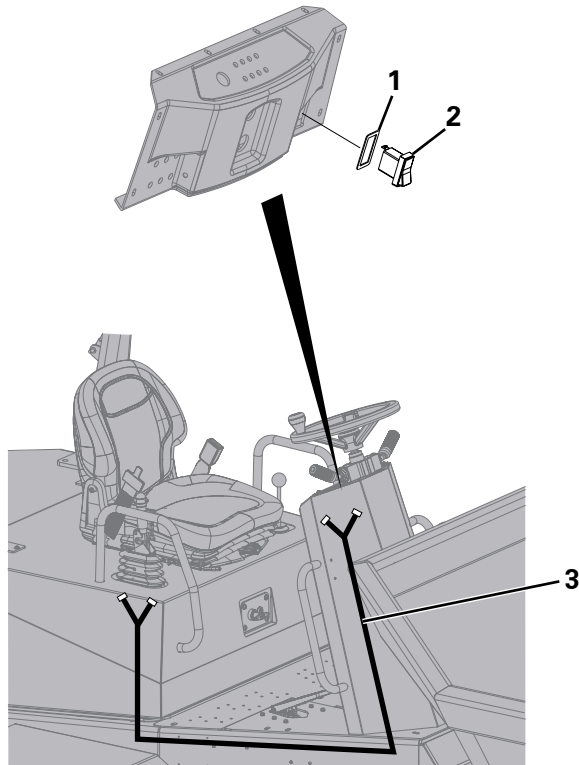

SAFETY DECALS (CON)

Item	Part No.	Description	Qty	U/M
1	T102536	SAFETY DECALS 5-10T (CONT)	1	EA

HANDBRAKE TEST SWITCH

Item	Part No.	Description	Qty	U/M
1	T52304	SWITCH BLANK SEAL	1.0	EA
2	T104531	BRAKE TEST SWITCH	1.0	EA
3	T104308	HANDBRAKE SWITCH HARNESS (SHUTTLE)	1.0	EA
4	T104579	DECAL - HOW TO TEST THE HANDBRAKE	1.0	EA