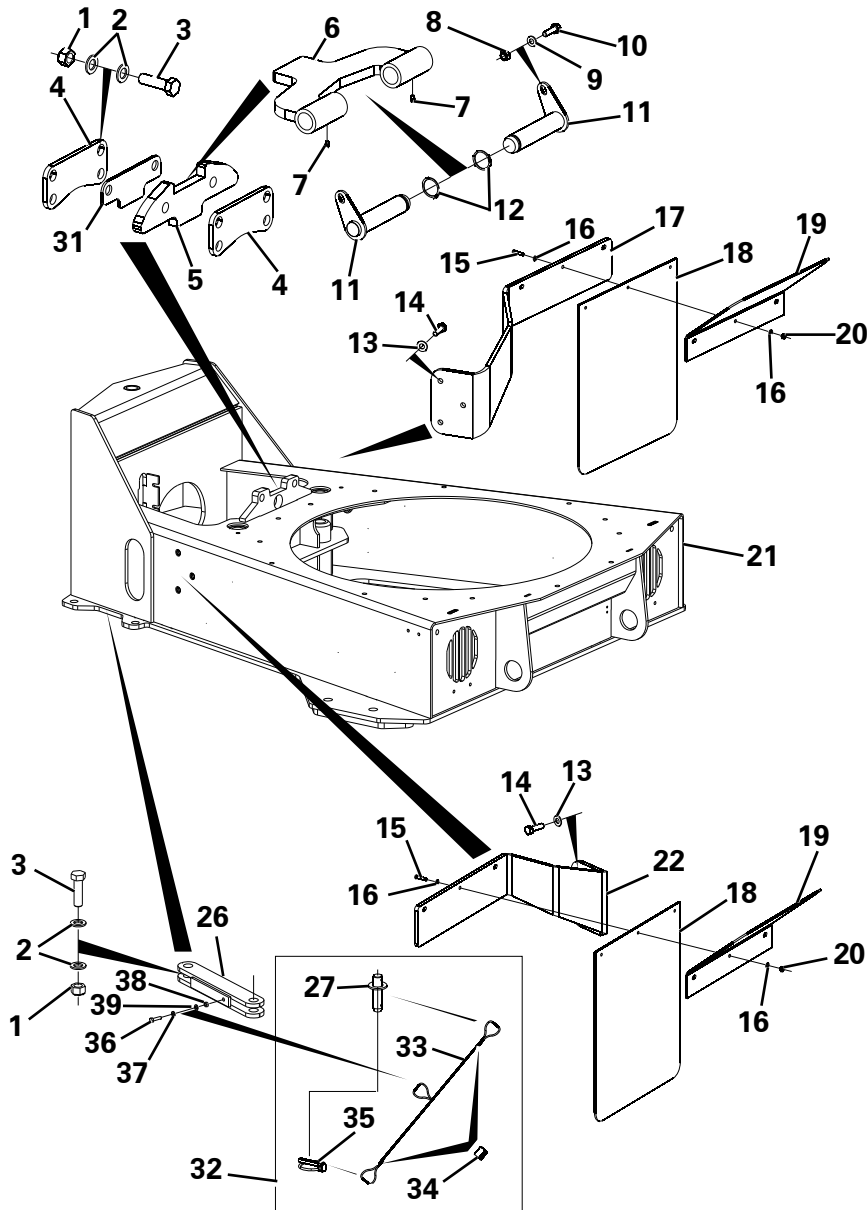

FRONT CHASSIS ASSEMBLY

Item	Part No.	Description	Qty	U/M
* 1	T20325	STOVER NUT	5.0	EA
2	T17306	WASHER	10.0	EA
3	T100310	BOLT	5.0	EA
4	T100449	CLAMP PLATE	2.0	EA
5	T100451	CAM PLATE	1.0	EA
6	T100455	LATCH PLATE ASSY	1.0	EA
7	T16586	GREASE NIPPLE	2.0	EA
8	T13064	PHILIDAS NUT	2.0	EA
9	T10734	HEAVY DUTY WASHER	2.0	EA
10	T16505	SET SCREW	2.0	EA
11	T100088	PIVOT PIN	2.0	EA
12	T100098	CIRCLIP	2.0	EA
13	T14748	HEAVY DUTY WASHER	6.0	EA
14	T14078	SET SCREW	6.0	EA
* 15	T18162	SOCKET DOME HEAD SCREW	6.0	EA
16	T15830	HEAVY DUTY WASHER	12.0	EA
17	T100139	MUDFLAP SUPPORT BRKT L/H	1.0	EA
18	T100027	MUDFLAP RUBBER	2.0	EA
19	T100305	MUDGUARD	2.0	EA
20	T13910	PHILIDAS NUT	6.0	EA
* 21	T104057	FRONT CHASSIS	1.0	EA
22	T100140	MUDFLAP SUPPORT BRKT R/H	1.0	EA
* 26	T103510	CHASSIS LOCK BAR	1.0	EA
* 27	T103508	CHASSIS LOCK PIN	1.0	EA
31	T102837	LATCH PLATE SPACER	1.0	EA
* 32	T103531	CHASSIS LOCK PIN ASSY	1.0	EA
* 33	T103436	PIN RETAINING CABLE	1.0	EA
* 34	T103233	COPPER SLEEVE	2.0	EA
* 35	T103044	LYNCH PIN	1.0	EA
* 36	T10917	SET SCREW	1.0	EA
* 37	T15830	HEAVY DUTY WASHER	1.0	EA
* 38	T16481	NYLOC NUT	1.0	EA
* 39	T13911	WASHER	1.0	EA