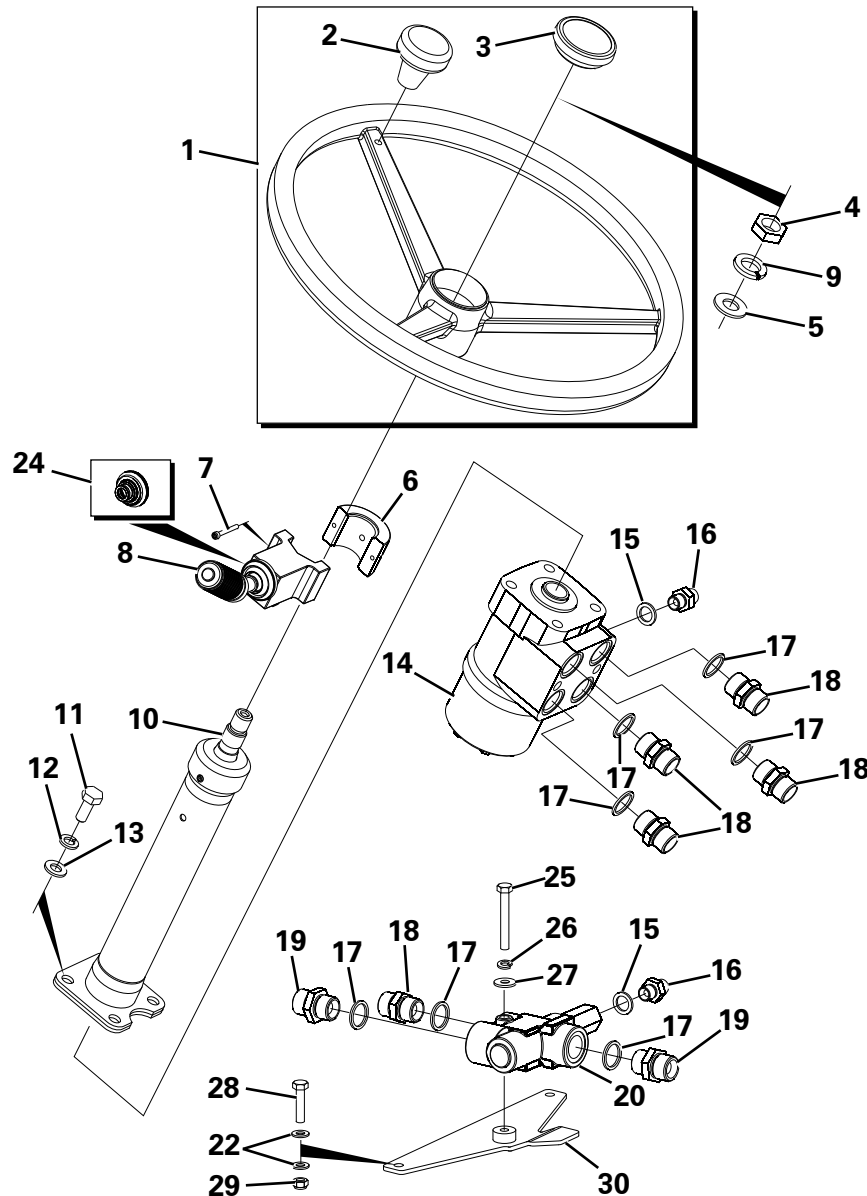

STEERING ASSEMBLY

Item	Part No.	Description	Qty	U/M
1	T100496	STEERING WHEEL & CAP	1.0	EA
2	T53958	SPINNER KNOB	1.0	EA
3	T53959	CENTRE CAP	1.0	EA
4	T53853	NUT	1.0	EA
5	T6765	WASHER	1.0	EA
6	T19611	COLUMN SWITCH CLAMP	1.0	EA
7	T19583	SOCKET HEAD CAP SCREW	2.0	EA
8	T100019	COLUMN SWITCH	1.0	EA
9	T100387	SPRING WASHER	1.0	EA
* 10	T105067	STEERING COLUMN	1.0	EA
11	T20618	SET SCREW	4.0	EA
12	T13362	SPRING WASHER	4.0	EA
13	T15819	WASHER	4.0	EA
14	T102574	STEERING ORBITROL	1.0	EA
	T54170	SEAL KIT	1.0	EA
15	T10940	DOWTY WASHER	2.0	EA
16	T10847	ADAPTOR	2.0	EA
17	T5596	DOWTY WASHER	7.0	EA
18	T13936	ADAPTOR	5.0	EA
19	T100465	ADAPTOR	2.0	EA
20	T19429	LOAD SENSING VALVE	1.0	EA
* 22	T12973	WASHER	4.0	EA
24	T53413	GAITER	1.0	EA
* 25	T17157	BOLT	1.0	EA
* 26	T12972	SPRING WASHER	1.0	EA
* 27	T9345	HEAVY DUTY WASHER	1.0	EA
* 28	T14277	BOLT	2.0	EA
* 29	T13457	NYLOC NUT	2.0	EA
* 30	T104983	PRIORITY VALVE PLATE	1.0	EA