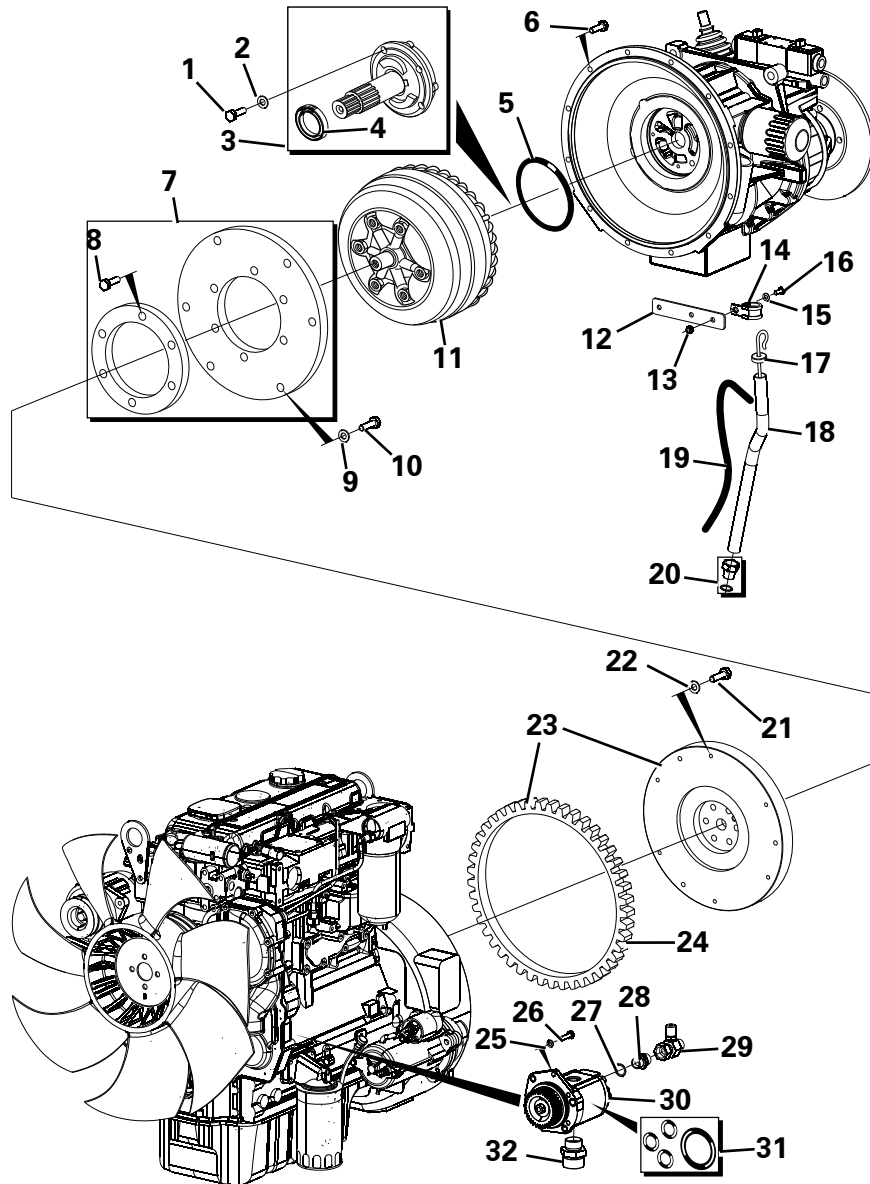

TRANSMISSION DRIVE & HYD PUMP

Item	Part No.	Description	Qty	U/M
1	T1960	BOLT	4.0	EA
2	T1959	SEALING WASHER	4.0	EA
3	T2586	OIL PUMP	1.0	EA
4	T52232	OIL SEAL	1.0	EA
5	T2584	RING-SEAL	1.0	EA
6	T16505	SET SCREW	12.0	EA
7	T2631	DRIVE PLATE KIT	1.0	EA
8	T50523	SET SCREW	6.0	EA
9	T50524	WASHER	6.0	EA
10	T50352	BOLT	6.0	EA
11	T2632	TORQUE CONVERTER	1.0	EA
* 12	T104182	FUEL HOSE SUPPORT BRACKET	1.0	EA
13	T13457	NYLOC NUT	1.0	EA
14	T9914	P CLIP	1.0	EA
15	T12973	WASHER	1.0	EA
16	T7465	SET SCREW	1.0	EA
17	T13333	GEARBOX DIPSTICK	1.0	EA
18	T100412	GEARBOX FILLER TUBE	1.0	EA
19	T100791	BREATHER TUBE	1.0	EA
20	T2619	NUT C/W SEAL	1.0	EA
21	T50360	BOLT	10.0	EA
22	T52638	WASHER	10.0	EA
23	T53851	FLYWHEEL ASSEMBLY	1.0	EA
24	T52636	STARTER RING	1.0	EA
25	T12972	SPRING WASHER	3.0	EA
26	T14152	BOLT	3.0	EA
27	T5596	DOWTY WASHER	1.0	EA
28	T100465	ADAPTOR	1.0	EA
29	T100516	HYDRAULIC TEST POINT	1.0	EA
30	T102024	GEAR PUMP	1.0	EA
31	T53434	SEAL KIT	1.0	EA
32	T102090	PUMP INLET ADAPTOR	1.0	EA