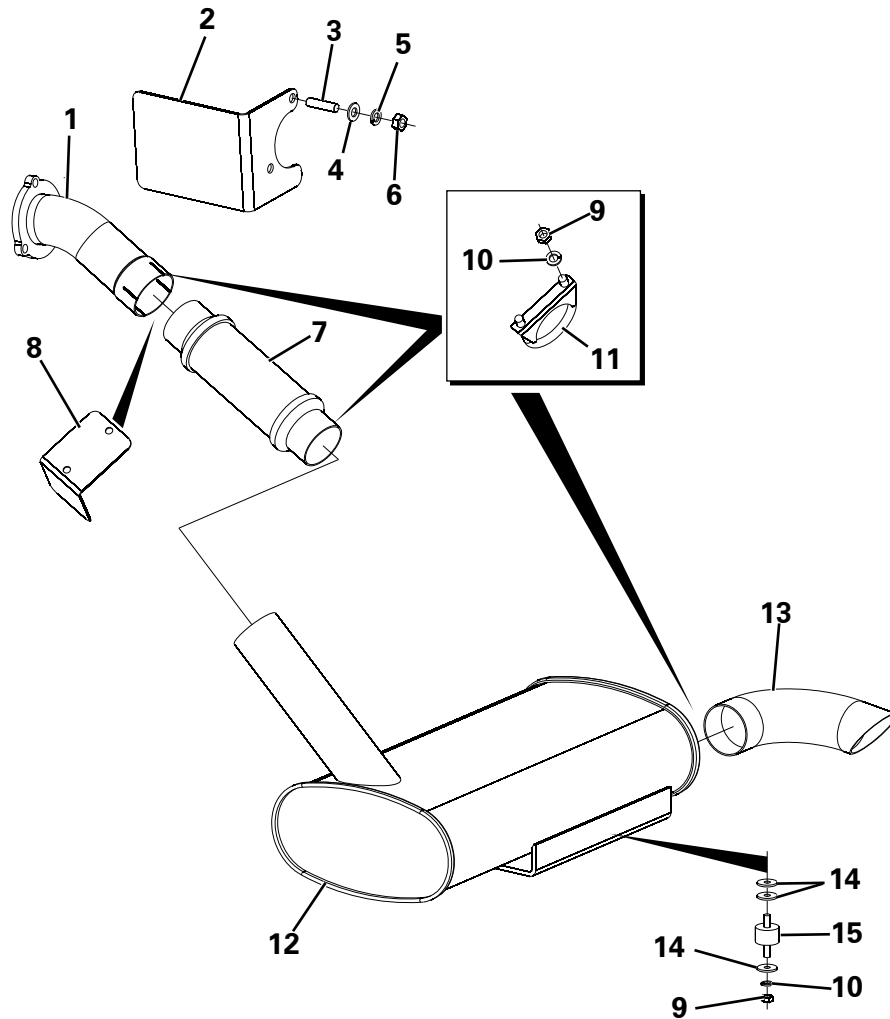

EXHAUST SYSTEM - TURBO

Item	Part No.	Description	Qty	U/M
1	T101920	EXHAUST PIPE TURBO	1.0	EA
2	T102060	TURBO GUARD	1.0	EA
3	T102180	STUD TURBO EXHAUST	3.0	EA
4	T10734	HEAVY DUTY WASHER	3.0	EA
5	T13362	SPRING WASHER	3.0	EA
6	T12509	NUT	3.0	EA
7	T100275	EXHAUST FLEXIBLE PIPE	1.0	EA
8	T102174	EXHAUST HEAT SHIELD	1.0	EA
9	T9775	NUT	9.0	EA
10	T12972	SPRING WASHER	9.0	EA
11	T15482	EXHAUST CLAMP	3.0	EA
12	T102843	EXHAUST SILENCER	1.0	EA
13	T100057	EXHAUST TAILPIPE	1.0	EA
14	T9345	HEAVY DUTY WASHER	9.0	EA
15	T100796	RUBBER BUFFER	3.0	EA