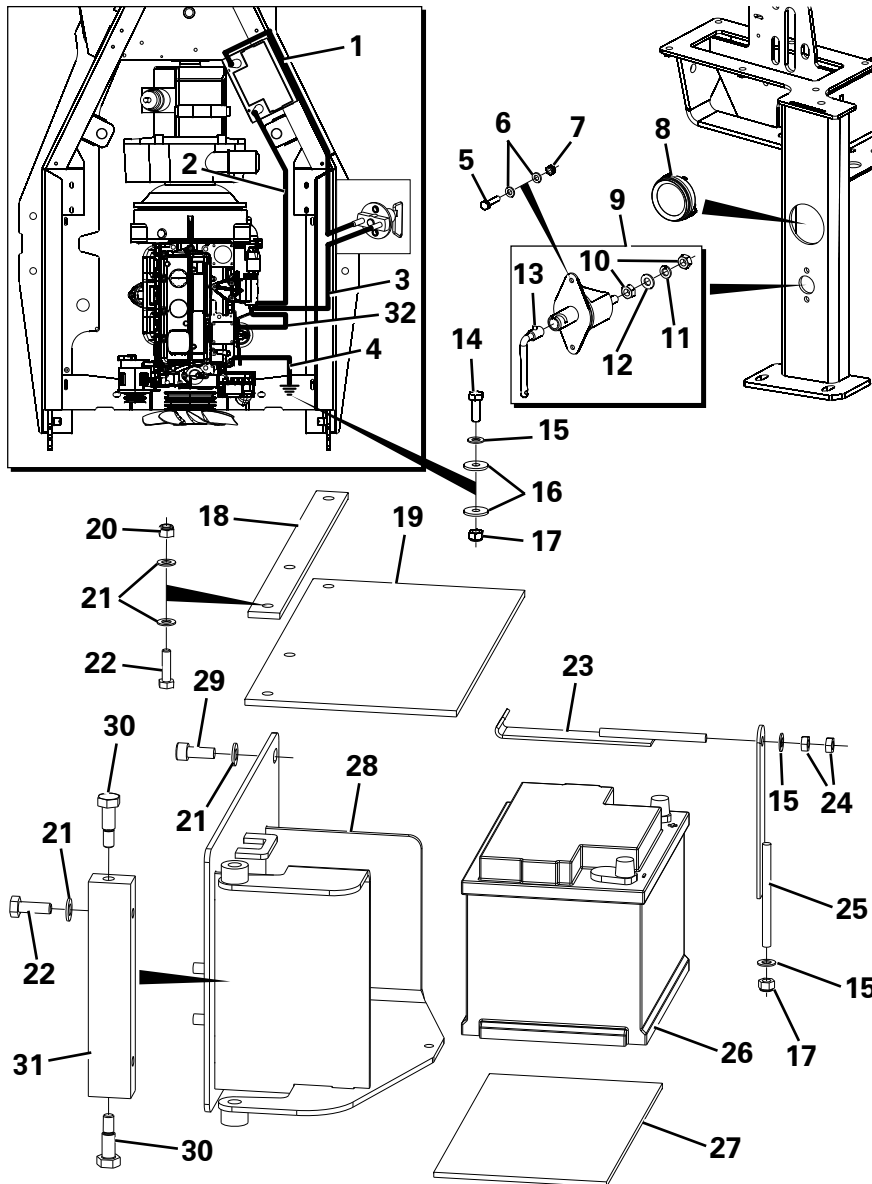

BATTERY BOX ASSEMBLY

Item	Part No.	Description	Qty	U/M	
1	T102980	BATTERY NEGATIVE CABLE	1.0	EA	
2	T102982	BATTERY POSITIVE CABLE	1.0	EA	
3	T102981	ISOLATOR CABLE	1.0	EA	
4	T102057	CHASSIS EARTH CABLE	1.0	EA	
5	T16477	SET SCREW	2.0	EA	
6	T13911	WASHER	4.0	EA	
7	T16481	NYLOC NUT	2.0	EA	
8	T16538	HOURMETER	1.0	EA	
*	9	T105181	BATTERY ISOLATOR SWITCH	1.0	EA
10	T12509	PLAIN NUT	4.0	EA	
11	T13362	SPRING WASHER	2.0	EA	
12	T15819	WASHER	2.0	EA	
13	T53849	SPARE KEY	1.0	EA	
14	T12694	SET SCREW	1.0	EA	
15	T12973	WASHER	3.0	EA	
16	T9345	HEAVY DUTY WASHER	2.0	EA	
17	T13457	NYLOC NUT	2.0	EA	
18	T100394	BATTERY COVER RETAINER	1.0	EA	
19	T100393	RUBBER BATTERY COVER	1.0	EA	
20	T13064	PHILIDAS NUT	3.0	EA	
21	T10734	HEAVY DUTY WASHER	7.0	EA	
22	T20618	SET SCREW	5.0	EA	
23	T100432	BATTERY STOP TOP	1.0	EA	
24	T9775	NUT	2.0	EA	
25	T100433	BATTERY CLAMP	1.0	EA	
26	T8008	BATTERY (WITH HANDLES)	1.0	EA	
27	T12874	BATTERY MAT	1.0	EA	
28	T100301	BATTERY BOX	1.0	EA	
29	T17842	SOCKET HEAD CAP SCREW	2.0	EA	
30	T100577	PIVOT PIN	2.0	EA	
31	T100576	BATTERY BOX HINGE	1.0	EA	
32	T100665	CHASSIS EARTH CABLE	1.0	EA