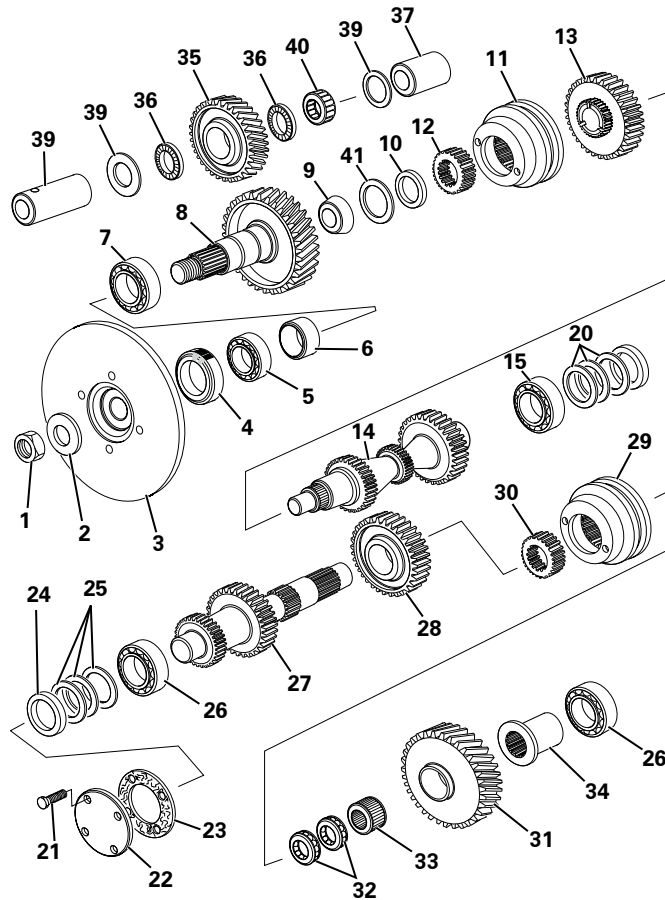

MODIFIED AND ADDITIONAL PARTS

Old Part No. Qty Description Page Item Prefix Issue New Part No.

TRANSMISSION INTERNAL

Item	Part No.	Description	Qty	U/M
1	T50662	STAKE NUT	1.0	EA
2	T2581	WASHER	1.0	EA
3	T50663	FLANGE	1.0	EA
4	T2579	OIL SEAL	1.0	EA
5	T50515	BEARING	1.0	EA
6	T51577	SPACER KIT	1.0	EA
7	T50393	BEARING	1.0	EA
8	T2575	GEAR	1.0	EA
9	T50516	PILOT BEARING	1.0	EA
10	T51692	SPACER	1.0	EA
11	T2572	SYNCHRONISER ASSEMBLY	1.0	EA
12	T2571	SLEEVE	1.0	EA
13	T2570	GEAR	1.0	EA
14	T2569	MAINSHAFT	1.0	EA
15	T2568	BEARING	1.0	EA
20	T1705	SHIM KIT	1.0	EA
21	T50517	BOLT	4.0	EA
22	T52202	END COVER	1.0	EA
23	T51947	GASKET	1.0	EA