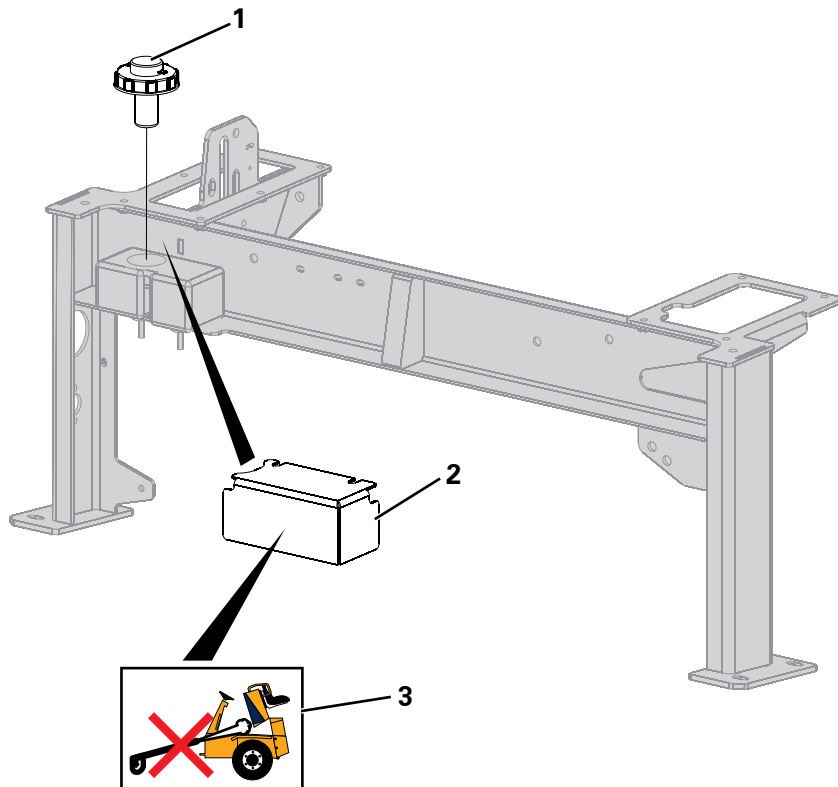

BRAKE FLUID WARNING

Item	Part No.	Description	Qty	U/M
1	T18236	BRAKE M/CYL.CAP	1.0	EA
2	T102315	COVER (BRAKE RESERVOIR)	1.0	EA
3	T102325	DECAL - PRESSURE WASHING	1.0	EA