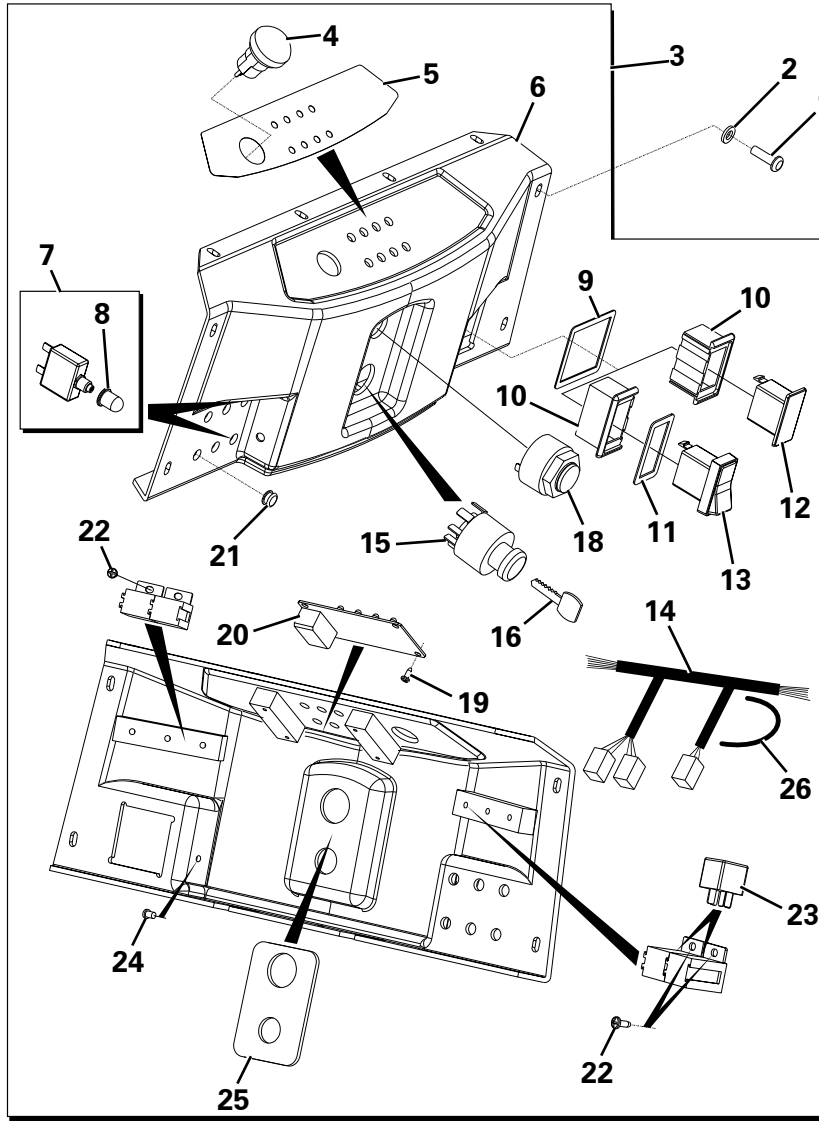

DASH PANEL ASSEMBLY

Item	Part No.	Description	Qty	U/M
1	T100315	DOME HEAD SCREW	4.0	EA
2	T13911	WASHER	4.0	EA
3	T102851	DASHPANEL ASSY	1.0	EA
4	T52302	HORN PUSH	1.0	EA
5	T52308	CONSOLE DECAL	1.0	EA
6	T102847	DASH PANEL	1.0	EA
7	T102845	CIRCUIT BREAKER 18AMP	2.0	EA
8	T102846	CIRCUIT BREAKER SPLASHGUARD	2.0	EA
9	T52448	MOUNTING PANEL GASKET	1.0	EA
10	T52446	SWITCH MOUNTING PANEL	2.0	EA
11	T52304	SWITCH BLANK SEAL	2.0	EA
12	T52303	SWITCH BLANK	1.0	EA
13	T52445	BEACON SWITCH	1.0	EA
14	T102044	PANEL HARNESS	1.0	EA
15	T102451	IGNITION SWITCH	1.0	EA
16	T50479	STARTER SWITCH KEY	1.0	EA
18	T100902	BUZZER	1.0	EA
19	T101135	SCREW	4.0	EA
20	T101128	LED MODULE	1.0	EA
21	T52447	BLANKING GROMMET	4.0	EA
22	T101134	SCREW	4.0	EA
23	T101129	RELAY	2.0	EA
24	T102061	BLANKING GROMMET	2.0	EA
25	T102459	IGNITION SWITCH BACKING PLATE	1.0	EA
26	T102065	DIODE PACK SINGLE	1.0	EA