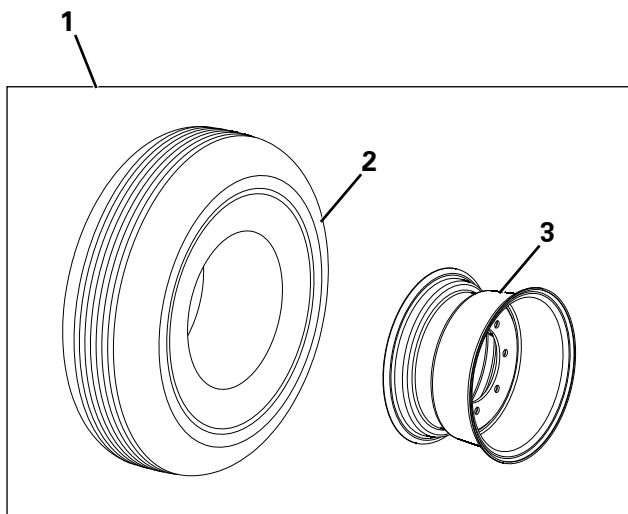

SAND TYRES

Item	Part No.	Description	Qty	U/M
1	T102594	WHEEL ASSEMBLY (SAND)	4.0	EA
2	T102235	SAND TYRE	1.0	EA
3	T102372	WHEEL RIM	1.0	EA