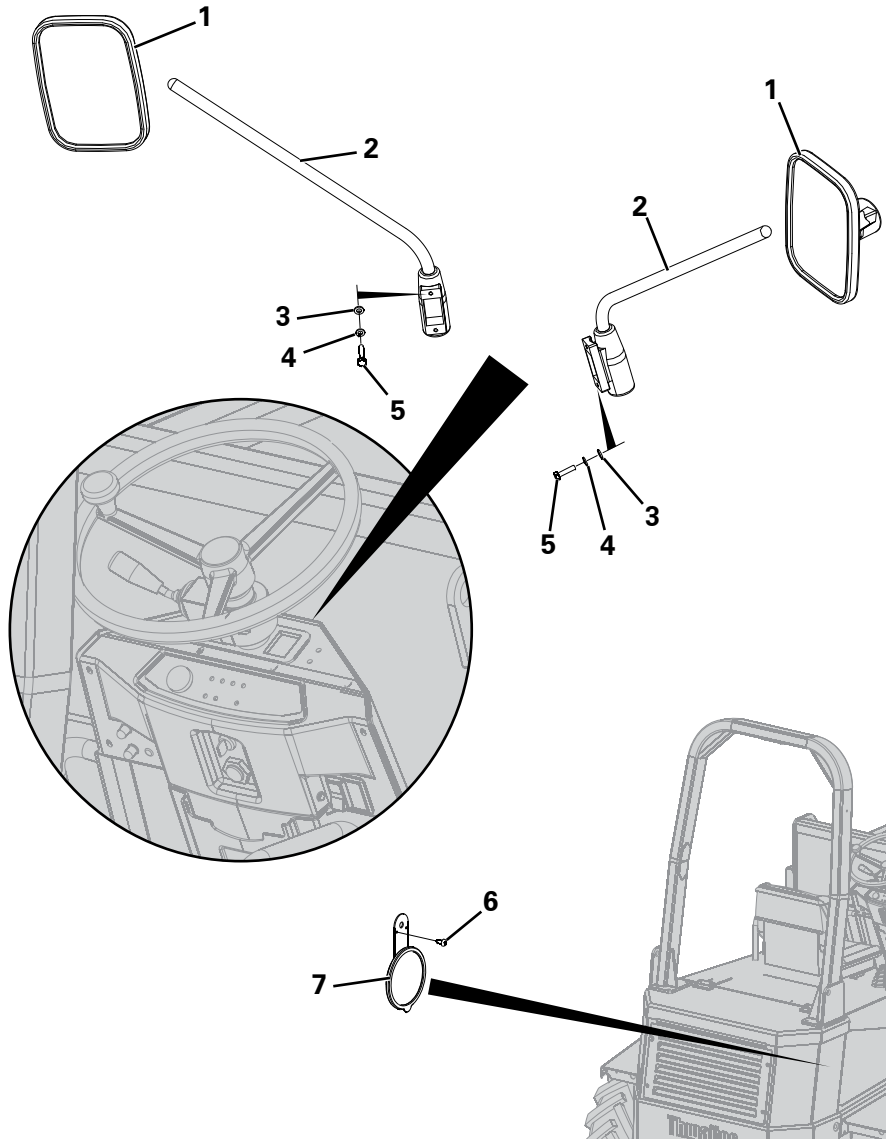

ROAD EQUIPMENT KIT

Item	Part No.	Description	Qty	U/M
1	T102839	MIRROR HEAD	2.0	EA
2	T102838	ARM FOR WING MIRROR	2.0	EA
3	T6668	HEAVY DUTY WASHER	4.0	EA
4	T14837	SPRING WASHER	4.0	EA
5	T10917	SET SCREW	4.0	EA
6	T10666	POSIDRIVE SELF TAPPER	2.0	EA
7	T9735	LICENCE HOLDER	1.0	EA