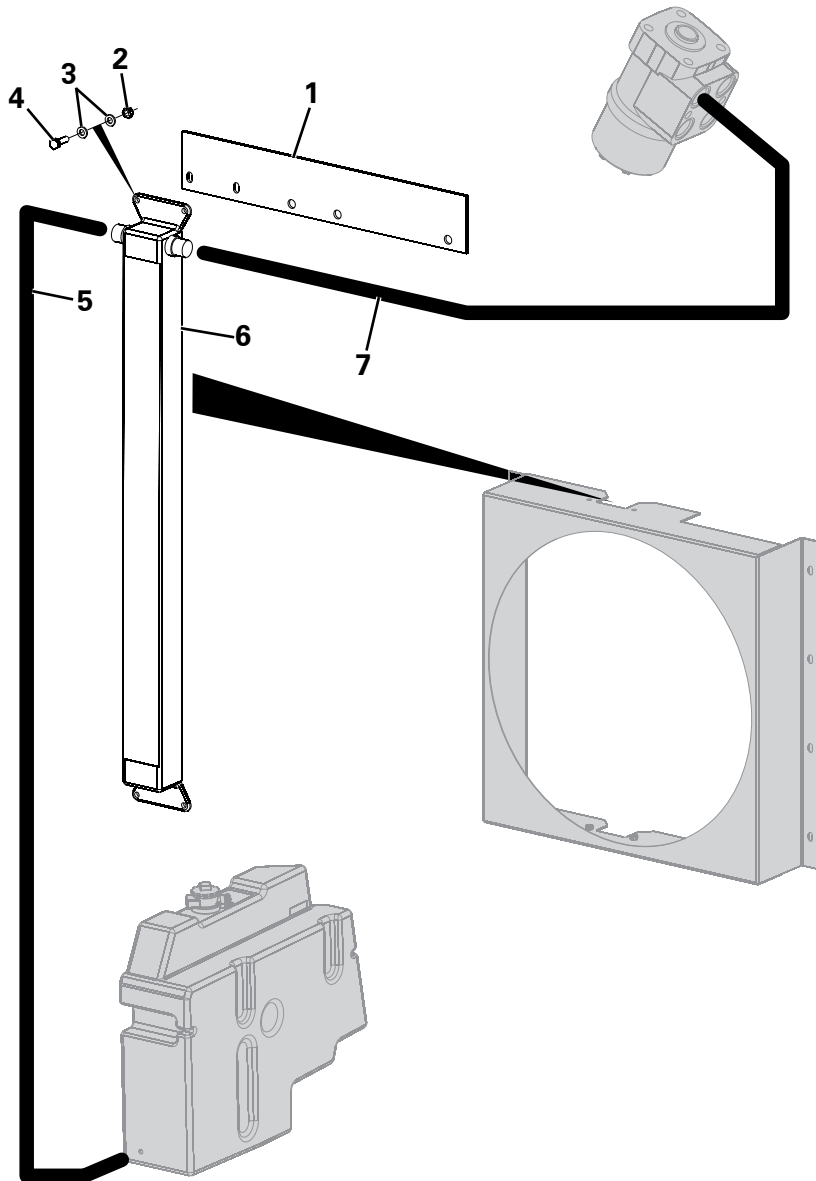

OIL COOLER KIT - IF NOT FITTED AS STANDARD

Item	Part No.	Description	Qty	U/M
1	T102670	OIL COOLER MTG	2.0	EA
2	T13457	NYLOC NUT	4.0	EA
3	T12973	WASHER	4.0	EA
4	T7465	SET SCREW	4.0	EA
5	T102672	HOSE ASSY OIL COOLER OUT	1.0	EA
6	T102669	OIL COOLER	1.0	EA
7	T102671	HOSE ASSY OIL COOLER IN	1.0	EA