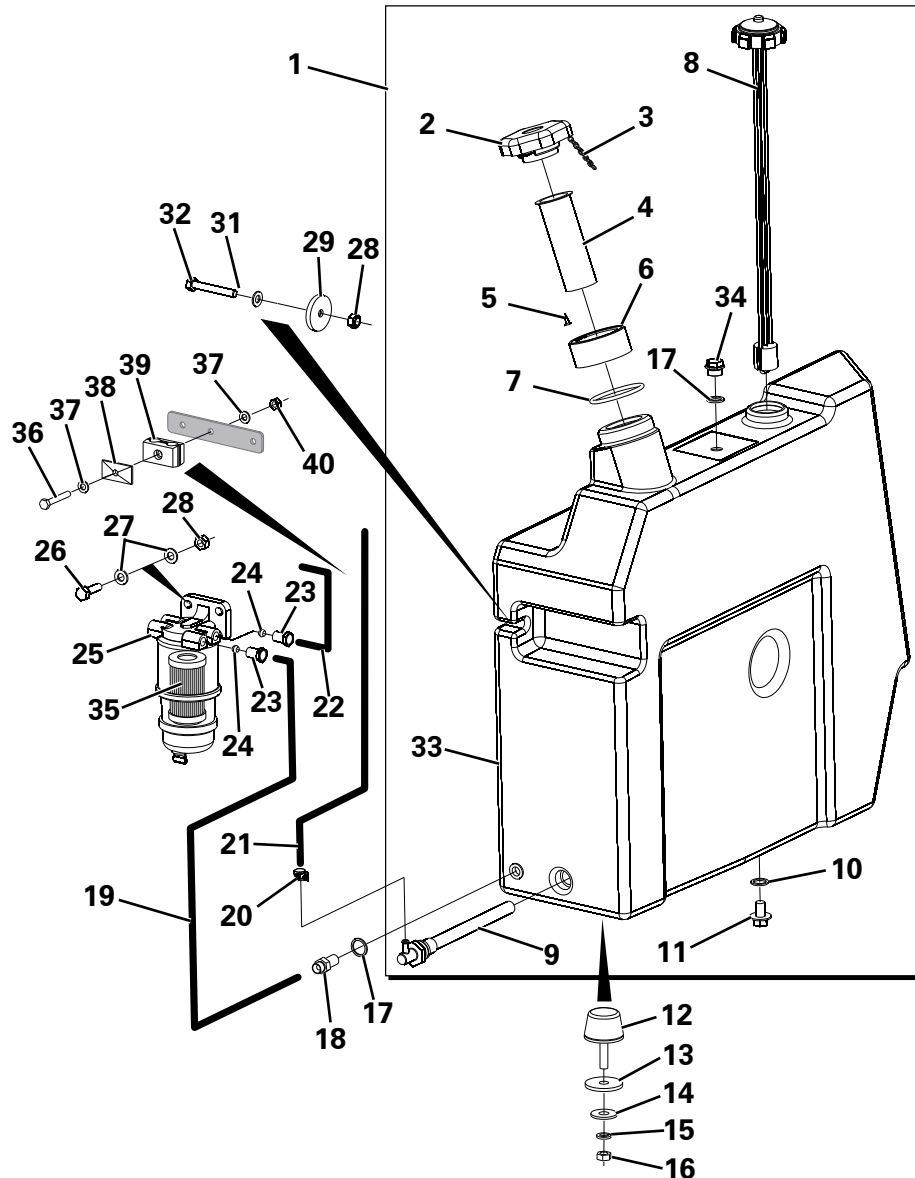

FUEL TANK ASSEMBLY

Item	Part No.	Description	Qty	U/M
* 19	T104026	FUEL HOSE	1.0	EA
20	T100421	SPRING BAND CLAMP	1.0	EA
21	T102064	FUEL HOSE	1.0	EA
* 22	T104027	FUEL HOSE	1.0	EA
23	T13827	TUBE NUT	2.0	EA
24	T14692	TUBE OLIVE	2.0	EA
25	T53414	FUEL/WATER SEPARATOR	1.0	EA
26	T16505	SET SCREW	2.0	EA
27	T15819	WASHER PLAIN	4.0	EA
28	T13064	PHILIDAS NUT	4.0	EA
29	T100323	RUBBER BACKED WASHER	2.0	EA
31	T10734	HEAVY DUTY WASHER	2.0	EA
32	T17963	BOLT	2.0	EA
33	T52280	FUEL TANK	1.0	EA
34	T7262	BLANKING PLUG	1.0	EA
35	T53965	WATER SEPARATOR FILTER	1.0	EA
* 36	T15326	BOLT	1.0	EA
* 37	T12973	WASHER	2.0	EA
* 38	T102170	CLAMP COVER PLATE	1.0	EA
* 39	T102406	CLAMP	1.0	EA
* 40	T13457	NYLOC NUT	1.0	EA