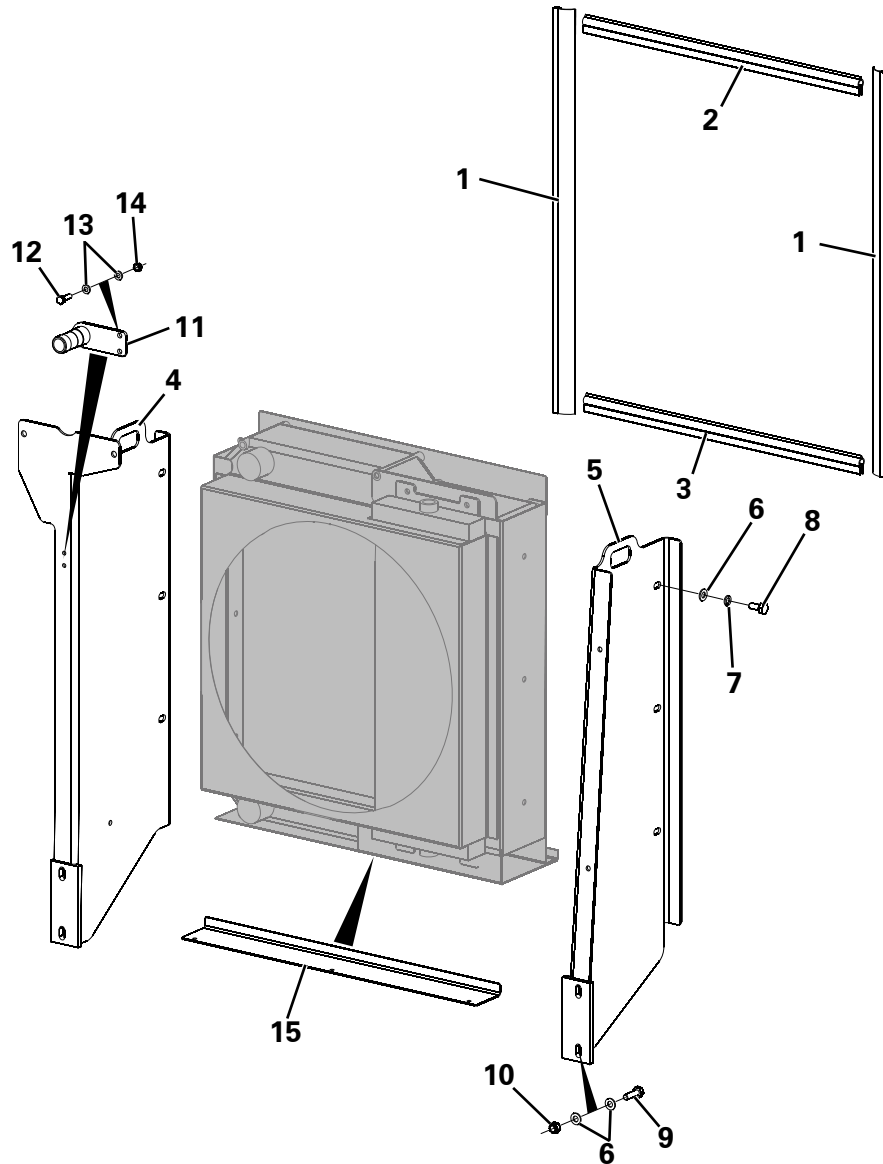

RADIATORS SEALS AND FIXINGS

Item	Part No.	Description	Qty	U/M
1	T102051	SEAL LH & RH	2.0	EA
2	T102052	TOP RADIATOR SEAL	1.0	EA
3	T100535	SEAL BOTTOM	1.0	EA
4	T101843	RADIATOR MTG RH	1.0	EA
5	T101840	RADIATOR MTG LH	1.0	EA
6	T10734	HEAVY DUTY WASHER	14.0	EA
7	T13362	SPRING WASHER	6.0	EA
8	T7466	SET SCREW	6.0	EA
9	T16505	SET SCREW	4.0	EA
10	T13064	PHILIDAS NUT	4.0	EA
* 11	T102199	BEACON STOWAGE BRACKET	1.0	EA
* 12	T16477	SET SCREW	2.0	EA
* 13	T13911	WASHER	4.0	EA
* 14	T16481	NYLOC NUT	2.0	EA
15	T102623	RADIATOR SEAL MTG PLATE	1.0	EA