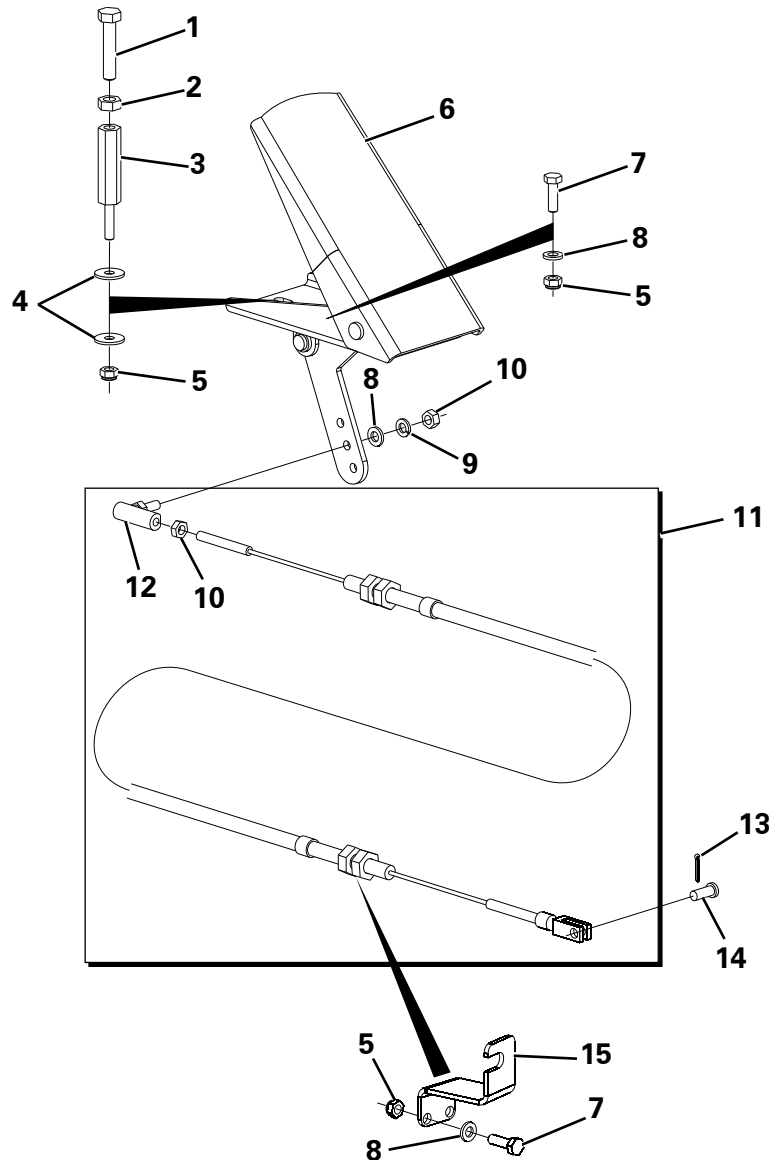

THROTTLE PEDAL ASSEMBLY

Item	Part No.	Description	Qty	U/M
1	T14277	BOLT	1.0	EA
2	T9775	NUT	1.0	EA
3	T101032	THROTTLE STOP	1.0	EA
4	T15830	HEAVY DUTY WASHER	2.0	EA
5	T16481	NYLOC NUT	5.0	EA
6	T101965	THROTTLE PEDAL	1.0	EA
7	T16477	SET SCREW	4.0	EA
8	T13911	WASHER	5.0	EA
9	T14837	SPRING WASHER	1.0	EA
10	T10431	NUT	2.0	EA
11	T101908	THROTTLE CABLE	1.0	EA
12	T16192	AMEL END	1.0	EA
13	T6744	SPLIT PIN	1.0	EA
14	T13265	CLEVIS PIN	1.0	EA
15	T101910	THROTTLE CABLE ENG BRKT	1.0	EA