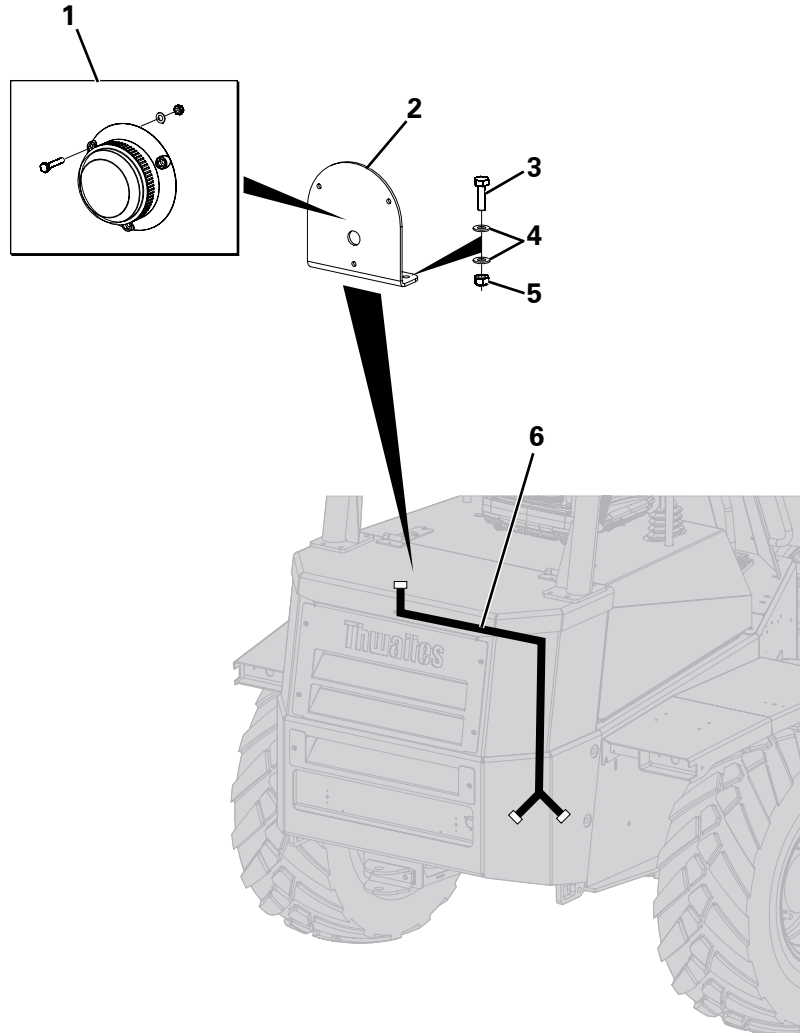

REVERSING STROBE

Item	Part No.	Description	Qty	U/M
1	T104165	REVERSING STROBE LIGHT - WHITE	1.0	EA
2	T104168	REVERSING LAMP MOUNTING PLATE	1.0	EA
3	T14152	BOLT	2.0	EA
4	T12973	WASHER	4.0	EA
5	T13157	NYLOC NUT	2.0	EA
6	T104178	REVERSING STROBE HARNESS	1.0	EA