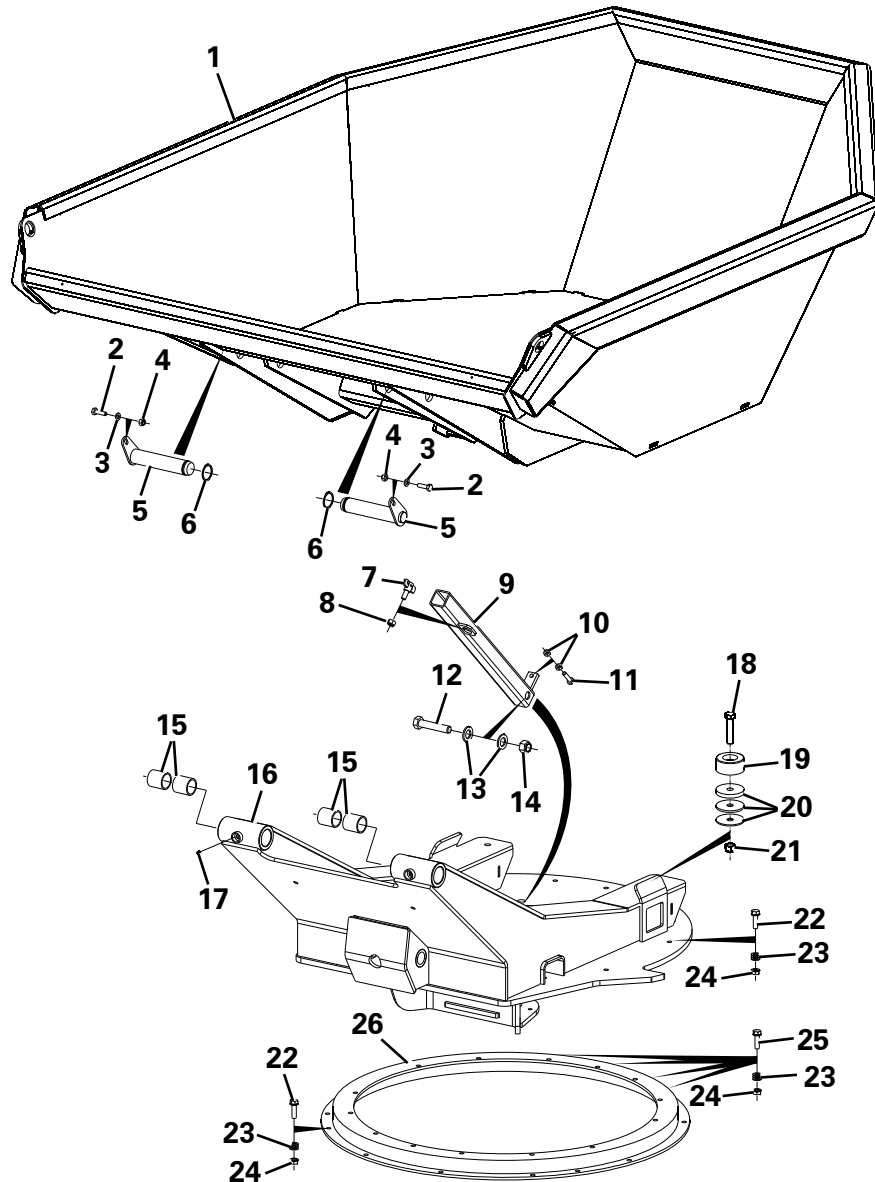

SKIP & SUB CHASSIS ASSEMBLY

Item	Part No.	Description	Qty	U/M
1	T100272	SKIP	1.0	EA
2	T16505	SET SCREW	2.0	EA
3	T10734	HEAVY DUTY WASHER	2.0	EA
4	T13064	PHILIDAS NUT	2.0	EA
5	T100087	SKIP PIVOT PIN	2.0	EA
6	T100099	CIRCLIP	2.0	EA
7	T100384	ANTI-LUCE FITTING	1.0	EA
8	T14283	PHILIDAS NUT	1.0	EA
9	T100235	SKIP PROP ASSY	1.0	EA
10	T12509	NUT	2.0	EA
* 11	T16502	BOLT	1.0	EA
12	T100404	BOLT	1.0	EA
13	T17306	WASHER	2.0	EA
* 14	T20325	STOVER NUT	1.0	EA
15	T100029	BUSH	4.0	EA
* 16	T104056	SUB-CHASSIS	1.0	EA
17	T16586	GREASE NIPPLE	2.0	EA
18	T14909	SET SCREW	2.0	EA
19	T100302	SKIP PAD	2.0	EA
20	T100578	SKIP PAD SPACER 3mm	A/R	EA
	T100303	SKIP PAD SPACER 5mm	A/R	EA
	T100386	SKIP PAD SPACER 10mm	A/R	EA
21	T14910	PHILIDAS NUT	2.0	EA
22	T9926	DURLOCK BOLT	24.0	EA
23	T7245/1	.003 SHIM	A/R	EA
	T7245/2	.005 SHIM	A/R	EA
	T7245/3	.010 SHIM	A/R	EA
	T7245/4	.020 SHIM	A/R	EA
	T7245/5	.030 SHIM	A/R	EA
24	T9928	DURLOCK NUT	28.0	EA
25	T9927	DURLOCK BOLT	4.0	EA
26	T100074	SLEW RING	1.0	EA