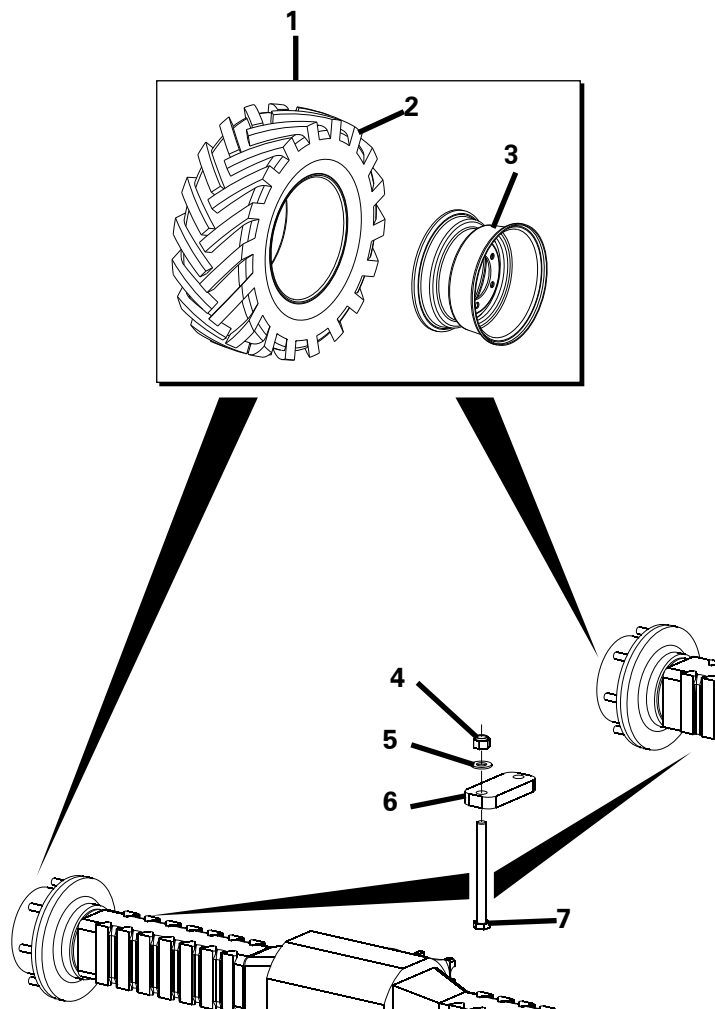

WHEEL & TYRE ASSEMBLY

Item	Part No.	Description	Qty	U/M
1	T102371	WHEEL ASSY	4.0	EA
2	T20964	TYRE	1.0	EA
3	T102372	RIM	1.0	EA
4	T20320	PHILIDAS NUT	8.0	EA
* 5	T104660	WASHER	8.0	EA
6	T102364	CLAMP PLATE	4.0	EA
7	T102436	BOLT	8.0	EA