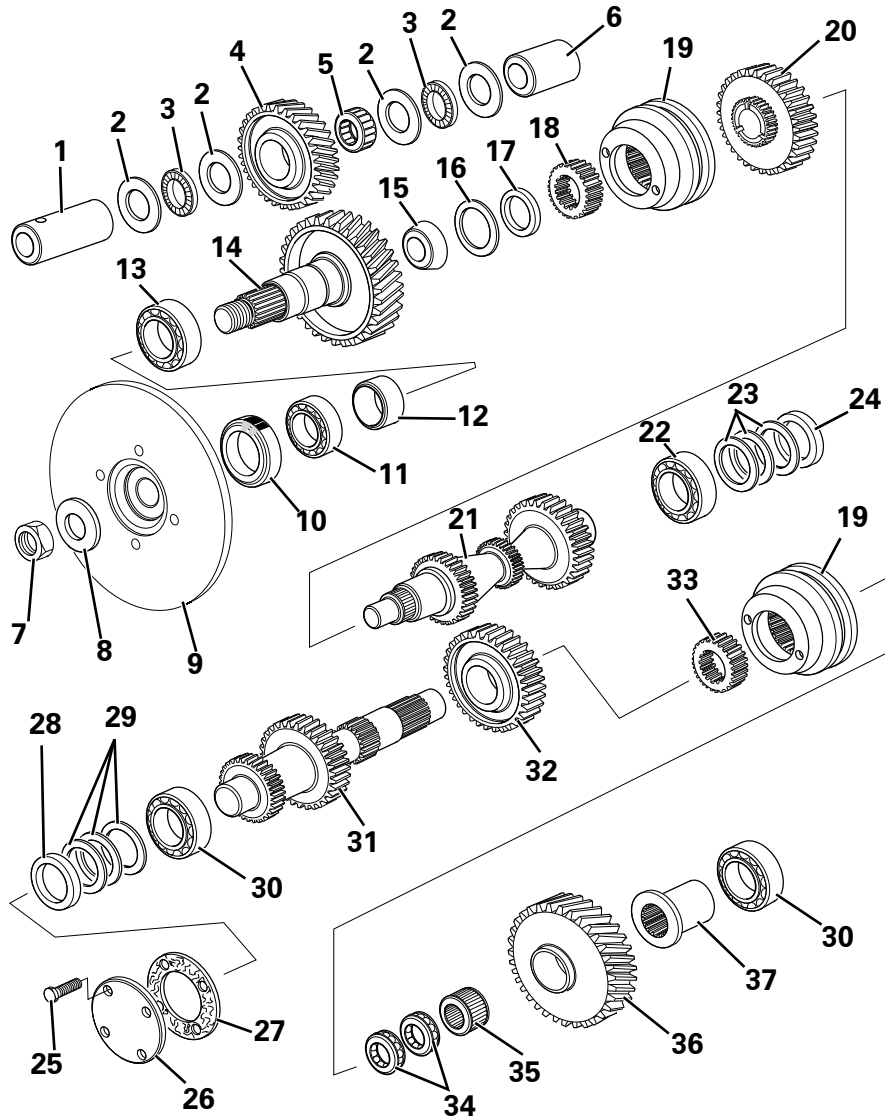

TRANSMISSION INTERNAL

Item	Part No.	Description	Qty	U/M
1	T50392	IDLER SHAFT	1.0	EA
2	T50335	WASHER	4.0	EA
3	T50333	BEARING	2.0	EA
4	T50332	IDLER GEAR	1.0	EA
5	T2535	BEARING	1.0	EA
6	T50334	SPACER	1.0	EA
7	T50662	STAKE NUT	1.0	EA
8	T2581	WASHER	1.0	EA
9	T50663	FLANGE	1.0	EA
10	T2579	OIL SEAL	1.0	EA
11	T50515	BEARING	1.0	EA
12	T52509	SPACER KIT	1.0	EA
13	T51957	BEARING	1.0	EA
14	T2575	GEAR	1.0	EA
15	T50516	PILOT BEARING	1.0	EA
16	T51693	OIL SEAL	1.0	EA
17	T51692	SPACER	1.0	EA
18	T2571	SLEEVE	1.0	EA
19	T2572	SYNCHRONISER ASSEMBLY	2.0	EA
20	T2570	GEAR	1.0	EA
21	T2569	MAINSHAFT	1.0	EA
22	T2568	BEARING	1.0	EA
23	T1705	SHIM KIT	1.0	EA
24	T1935	SPACER	1.0	EA