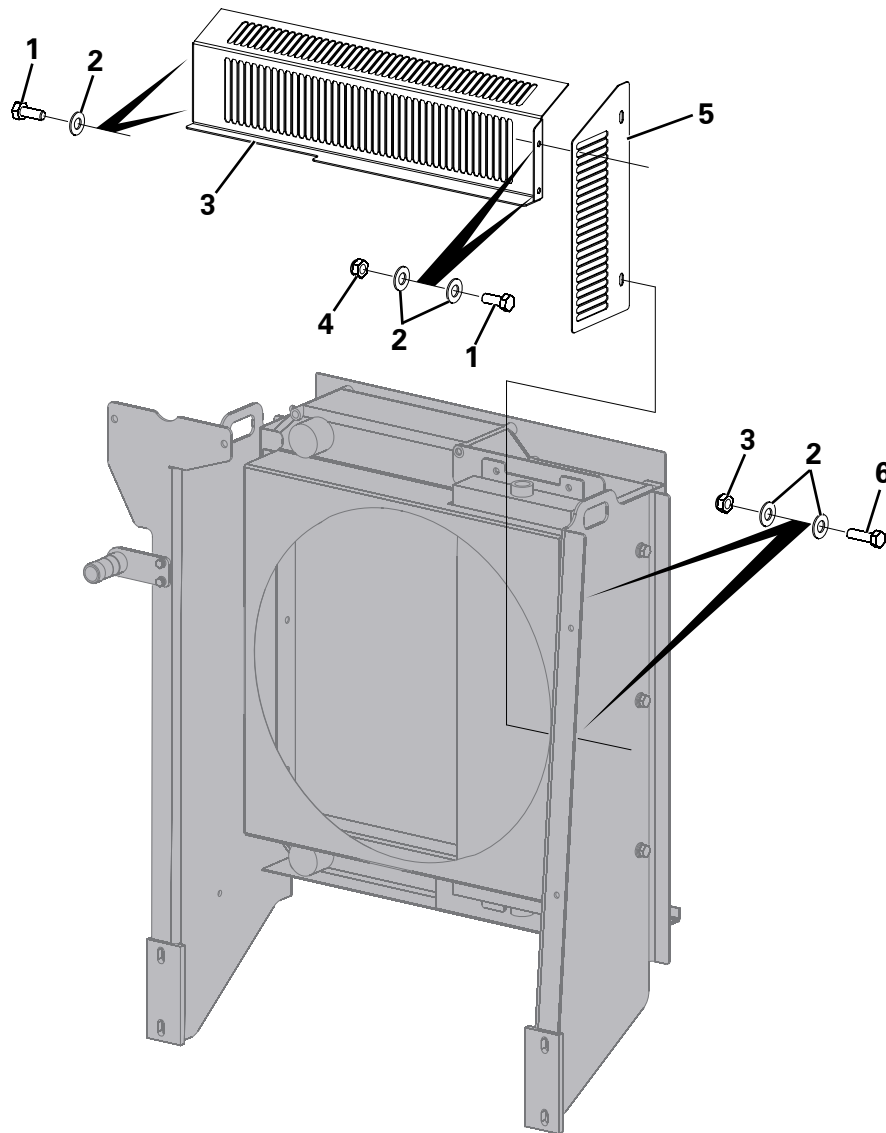

FAN GUARD

Item	Part No.	Description	Qty	U/M
1	T10917	SET SCREW	4.0	EA
2	T13911	WASHER	10.0	EA
3	T103501	FAN GUARD	1.0	EA
4	T16481	NYLOC NUT	4.0	EA
5	T103500	FAN GUARD	1.0	EA
6	T16477	SET SCREW	2.0	EA