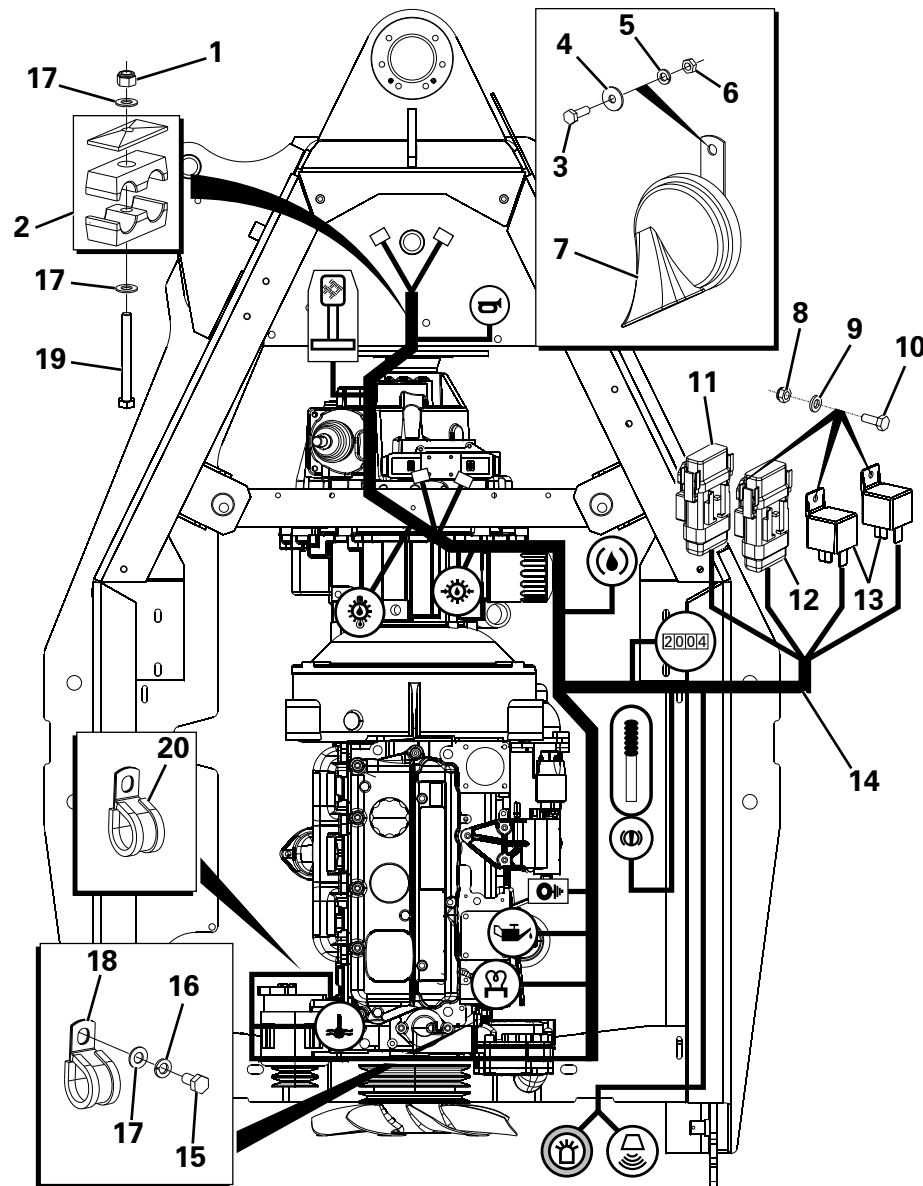

ENGINE HARNESS

Item	Part No.	Description	Qty	U/M
1	T13457	NYLOC NUT	1.0	EA
2	T101042	PIPE CLAMP	1.0	EA
3	T16477	SET SCREW	1.0	EA
4	T15830	HEAVY DUTY WASHER	1.0	EA
5	T14837	SPRING WASHER	1.0	EA
6	T10431	NUT	1.0	EA
7	T15110	HORN	1.0	EA
8	T16613	NYLOC NUT	3.0	EA
9	T16612	WASHER	3.0	EA
10	T16611	CHEESE HEAD SCREW	3.0	EA
11	T101450	MAXIFUSE 30AMP	1.0	EA
12	T102126	MAXIFUSE 50AMP	1.0	EA
13	T101993	POWER RELAY	2.0	EA
14	T102300	ENGINE HARNESS	1.0	EA
15	T7465	SET SCREW	1.0	EA
16	T12972	SPRING WASHER	1.0	EA
17	T12973	WASHER	3.0	EA
18	T9914	P CLIP	1.0	EA
19	T16666	BOLT	1.0	EA
20	T11514	P CLIP	1.0	EA