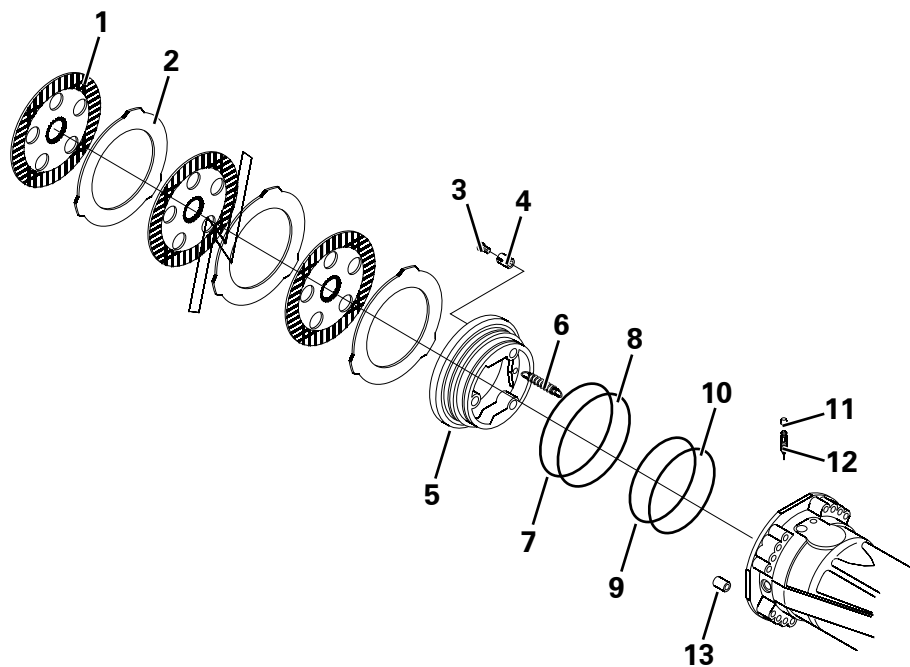

AXLE - BRAKES

Item	Part No.	Description	Qty	U/M
1	T53701	BRAKE DISC	8.0	EA
2	T53693	INTERMEDIATE BRAKE DISC	10.0	EA
3	T53700	ADJUSTING BOLT	6.0	EA
4	T53692	SPRING	6.0	EA
5	T53694	PISTON	2.0	EA
6	T53726	SPRING	6.0	EA
7	T53698	BACK UP RING	2.0	EA
8	T53696	'O' RING	2.0	EA
9	T53695	'O' RING	2.0	EA
10	T53697	BACK UP RING	2.0	EA
11	T53768	PLUG	2.0	EA
12	T53767	BLEEDING BOLT	2.0	EA
13	T53593	DOWEL	2.0	EA