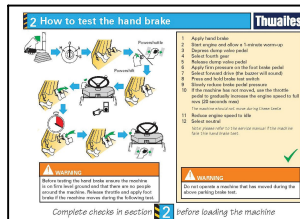

HANDBRAKE TEST SWITCH

Item	Part No.	Description	Qty	U/M
1	T52304	SWITCH BLANK SEAL	1.0	EA
2	T104531	BRAKE TEST SWITCH	1.0	EA
3	T104308	HANDBRAKE SWITCH HARNESS (SHUTTLE)	1.0	EA
4	T104579	DECAL - HOW TO TEST THE HANDBRAKE	1.0	EA